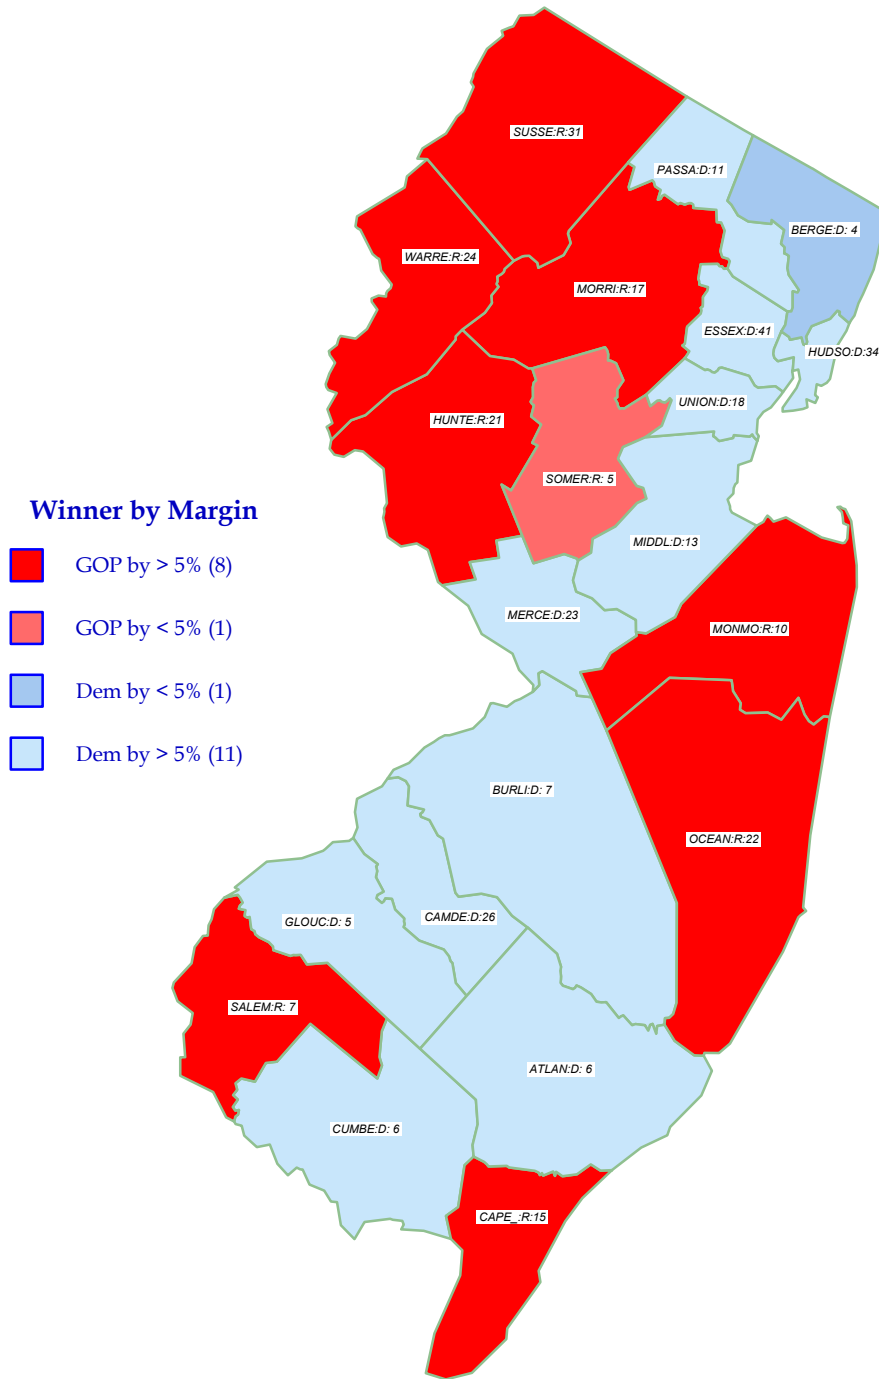

U.S. President 2004

KERRY+ (D) retains state over Bush (R)

General Election; See Vote Listing for County Detail of Results

Label in each county is Polidata
CyAbb:winner/margin (%).