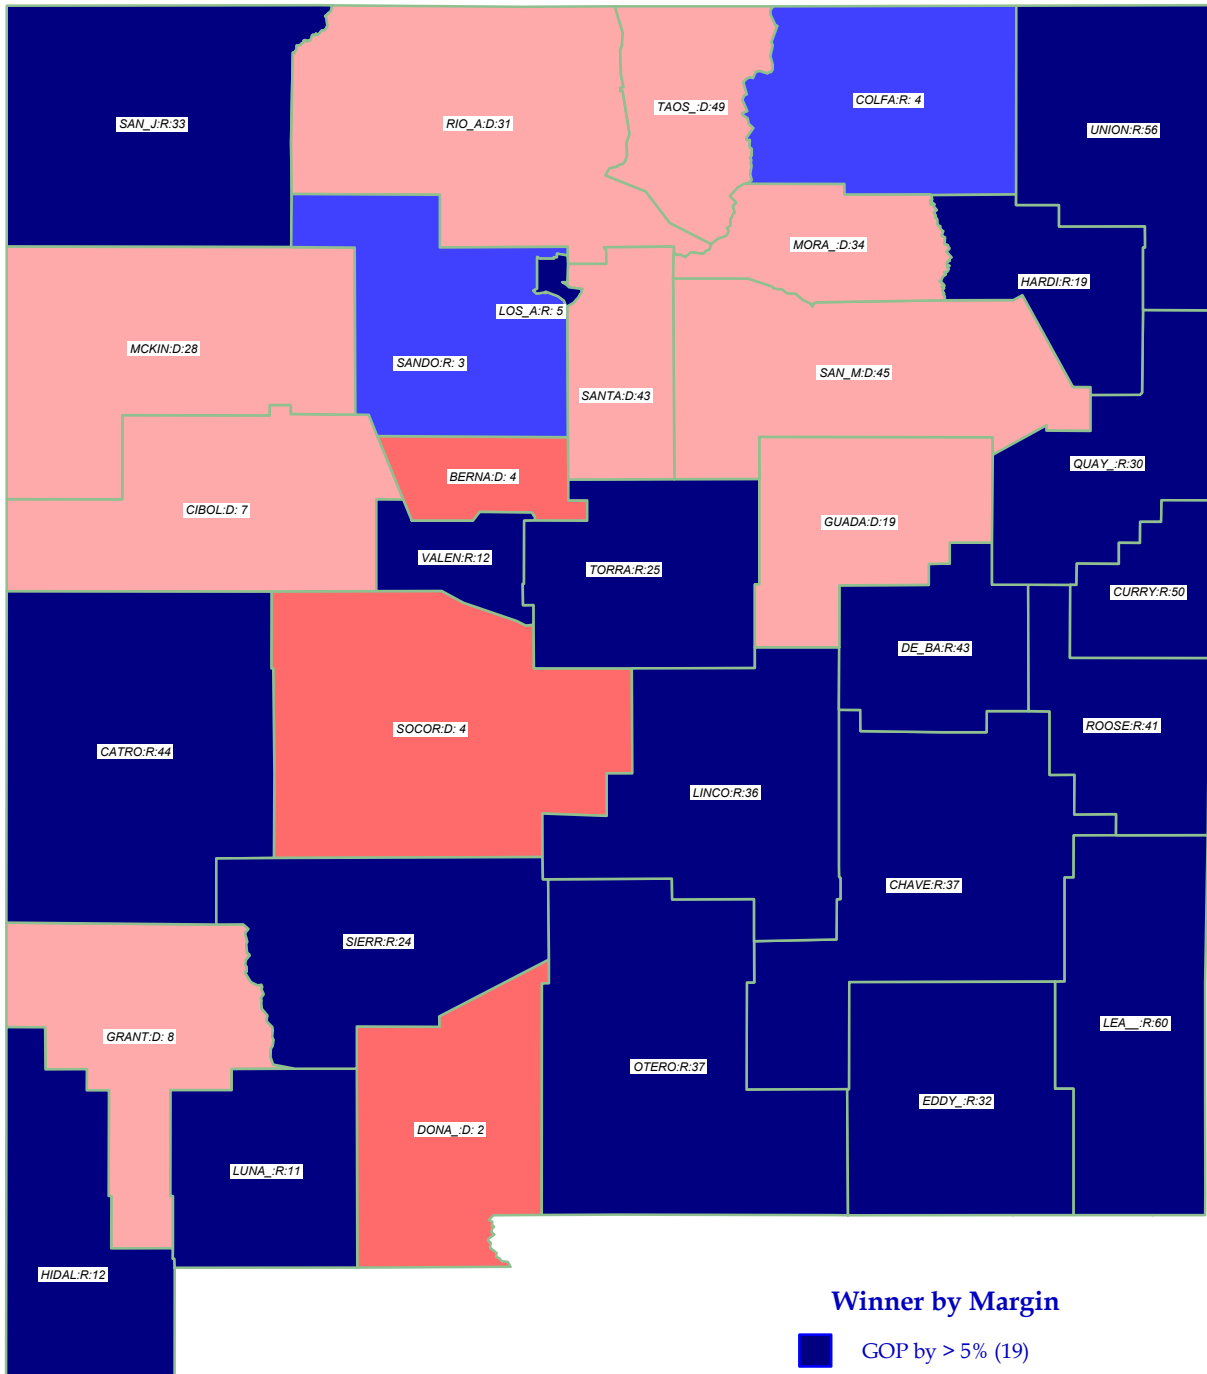

# U.S. President 2004

*BUSH (R) gains state over Kerry+ (D)*

General Election; See Vote Listing for County Detail of Results

Label in each county is Polidata  
CyAbb:winner/margin (%)

### Winner by Margin

- Dark Blue: GOP by > 5% (19)
- Medium Blue: GOP by < 5% (2)
- Red: Dem by < 5% (3)
- Light Red: Dem by > 5% (9)