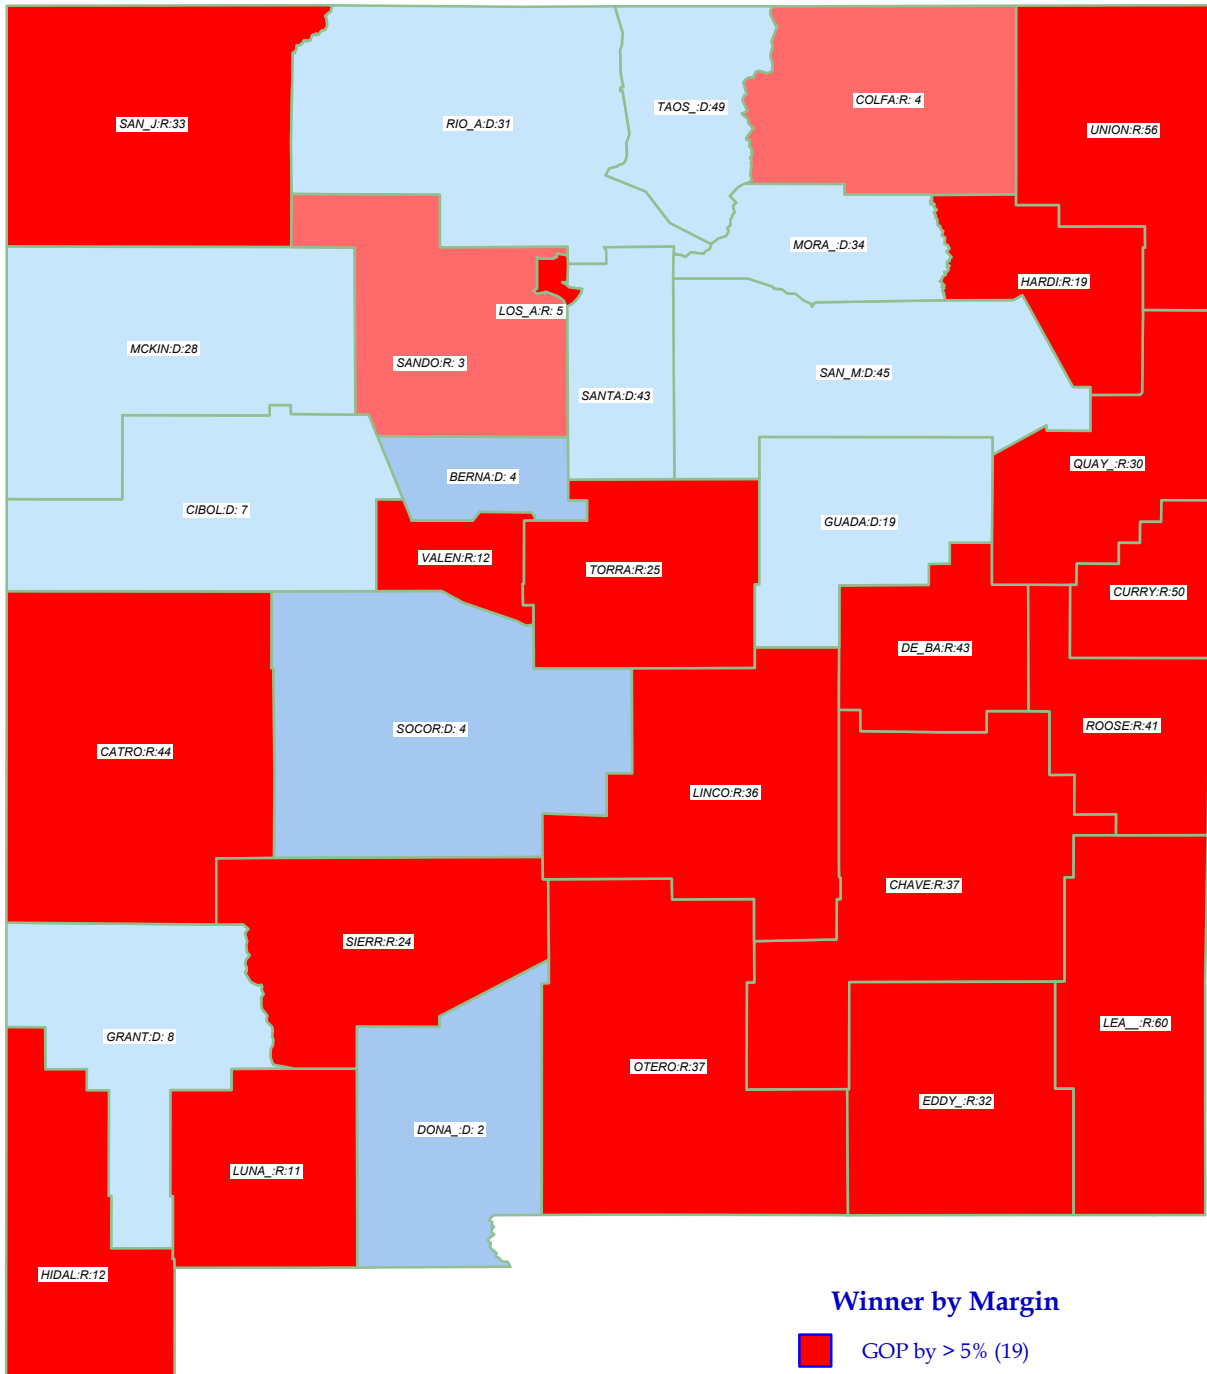

U.S. President 2004

BUSH (R) gains state over Kerry+ (D)

General Election; See Vote Listing for County Detail of Results

Label in each county is Polidata
CyAbb:winner/margin (%).

Winner by Margin

- GOP by > 5% (19)
- GOP by < 5% (2)
- Dem by < 5% (3)
- Dem by > 5% (9)