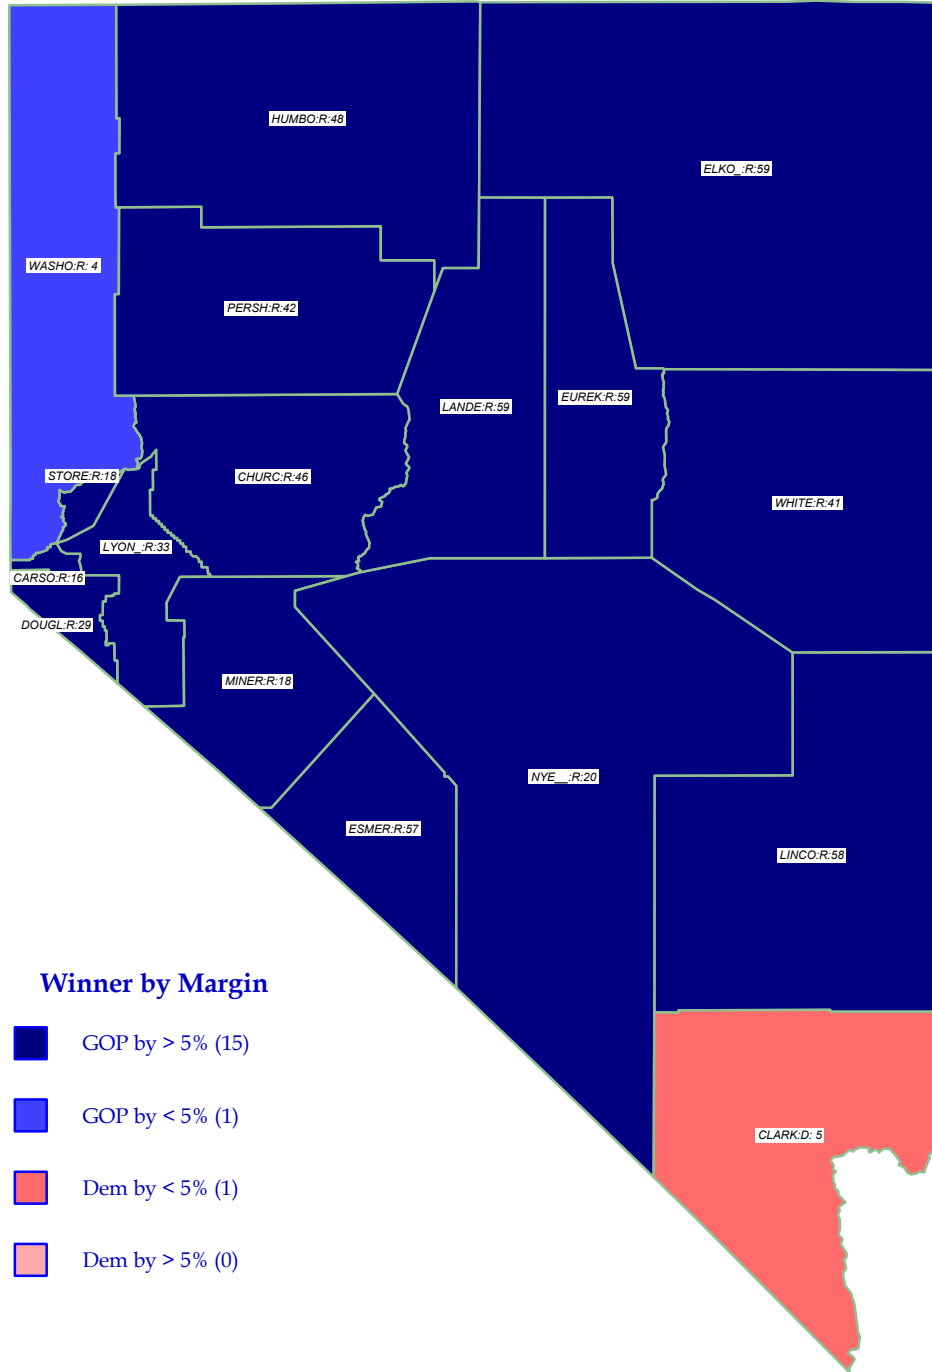

# U.S. President 2004

**BUSH\* (R) retains state over Kerry (D)**

General Election; See Vote Listing for County Detail of Results

### Winner by Margin

- GOP by > 5% (15)
- GOP by < 5% (1)
- Dem by < 5% (1)
- Dem by > 5% (0)

Label in each county is Polidata  
CyAbb:winner/margin (%)