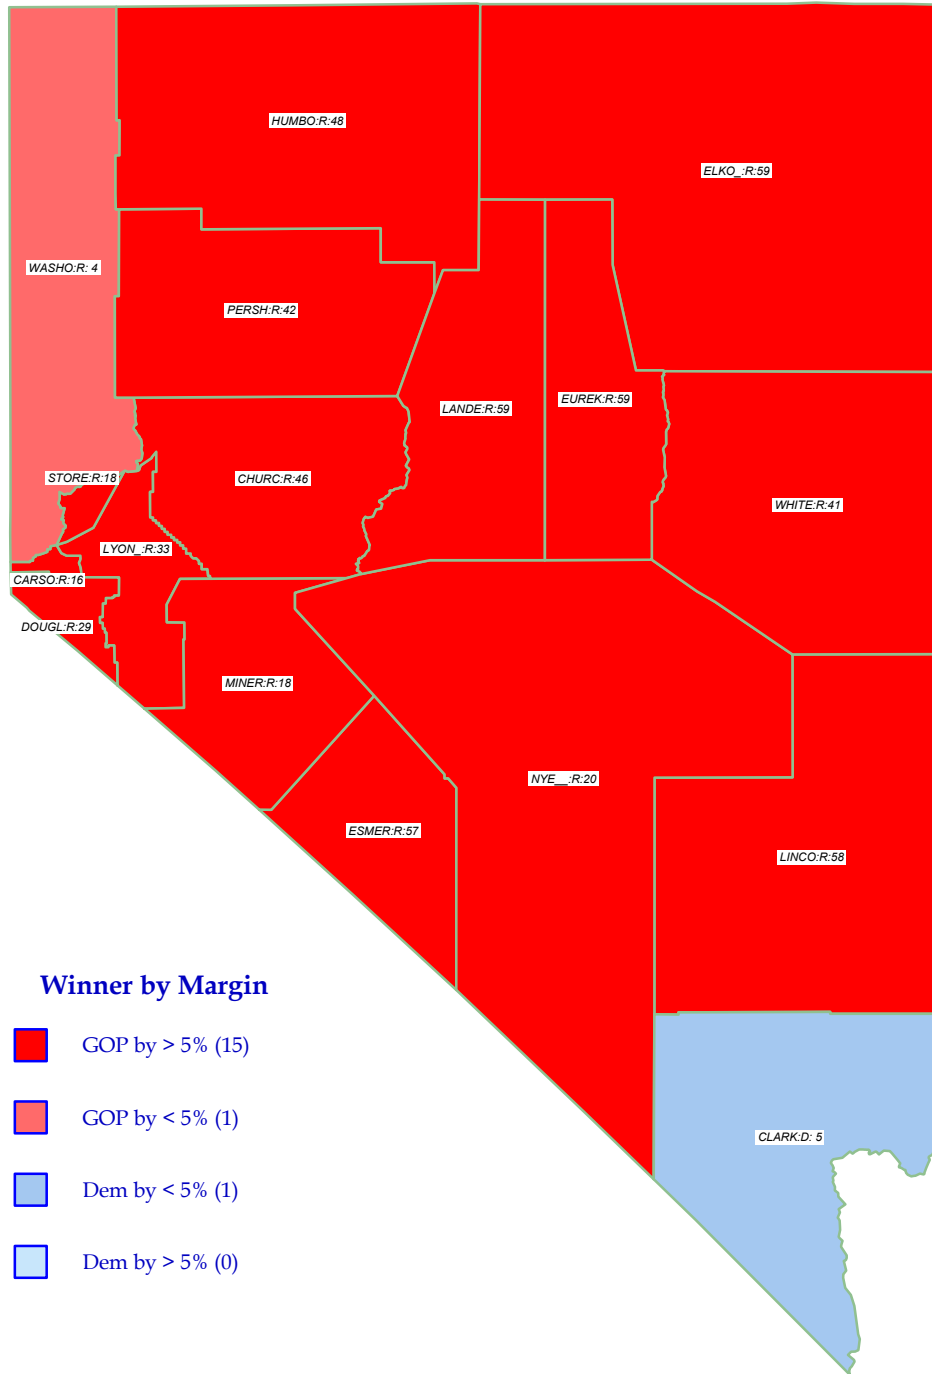

U.S. President 2004

BUSH* (R) retains state over Kerry (D)

General Election; See Vote Listing for County Detail of Results

Winner by Margin

- GOP by > 5% (15)
- GOP by < 5% (1)
- Dem by < 5% (1)
- Dem by > 5% (0)

Label in each county is Polidata
CyAbb:winner/margin (%)