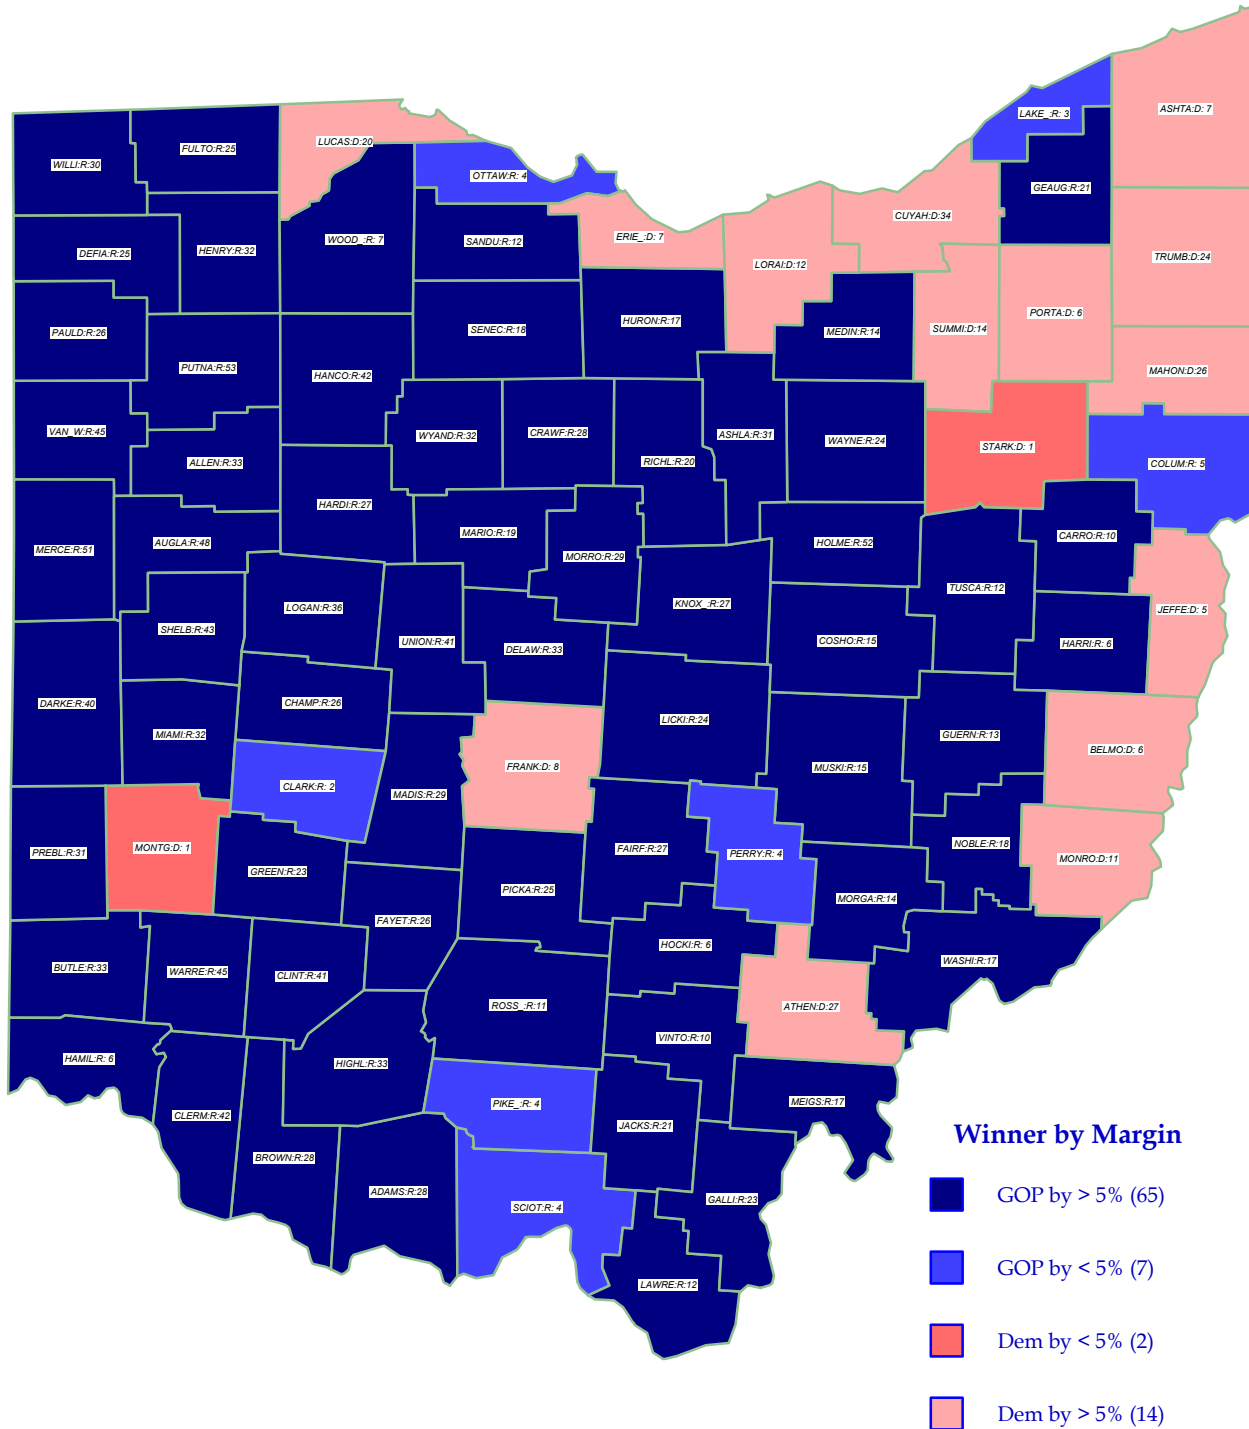

U.S. President 2004

BUSH* (R) retains state over Kerry (D)

General Election; See Vote Listing for County Detail of Results

Label in each county is Polidata
CyAbb:winner/margin (%).