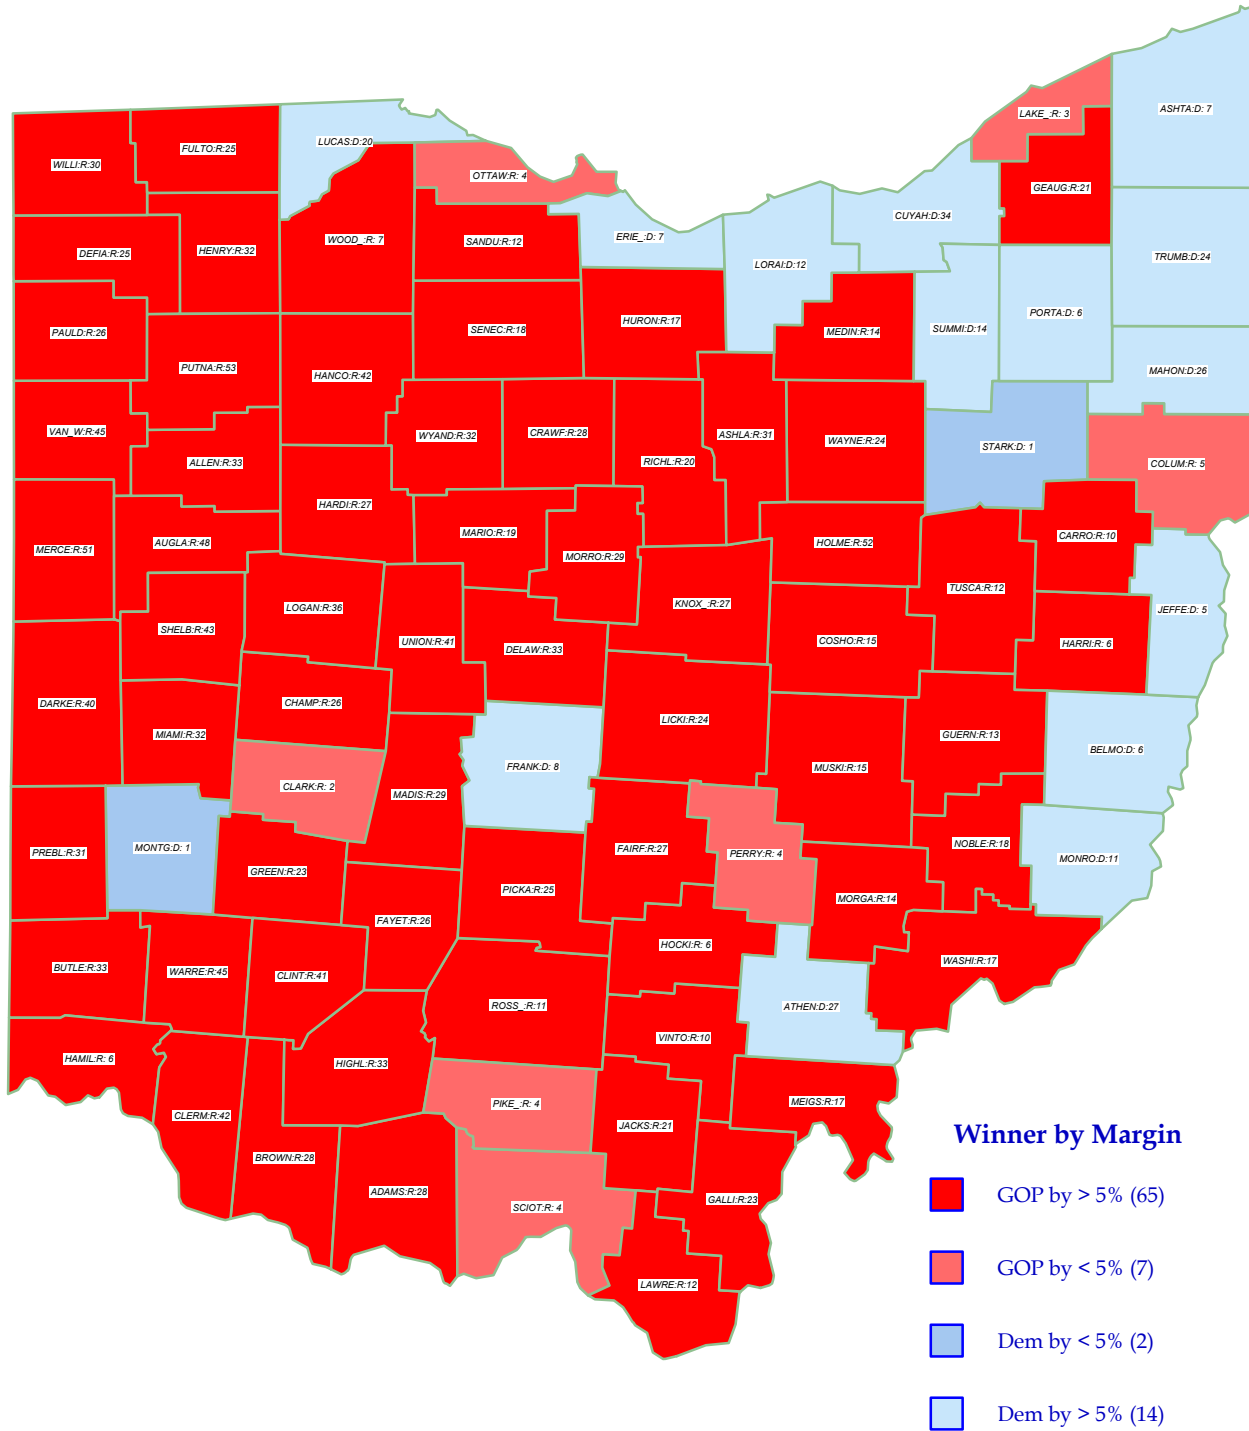

U.S. President 2004

BUSH* (R) retains state over Kerry (D)

General Election; See Vote Listing for County Detail of Results

Label in each county is Polidata
CyAbb:winner/margin (%).