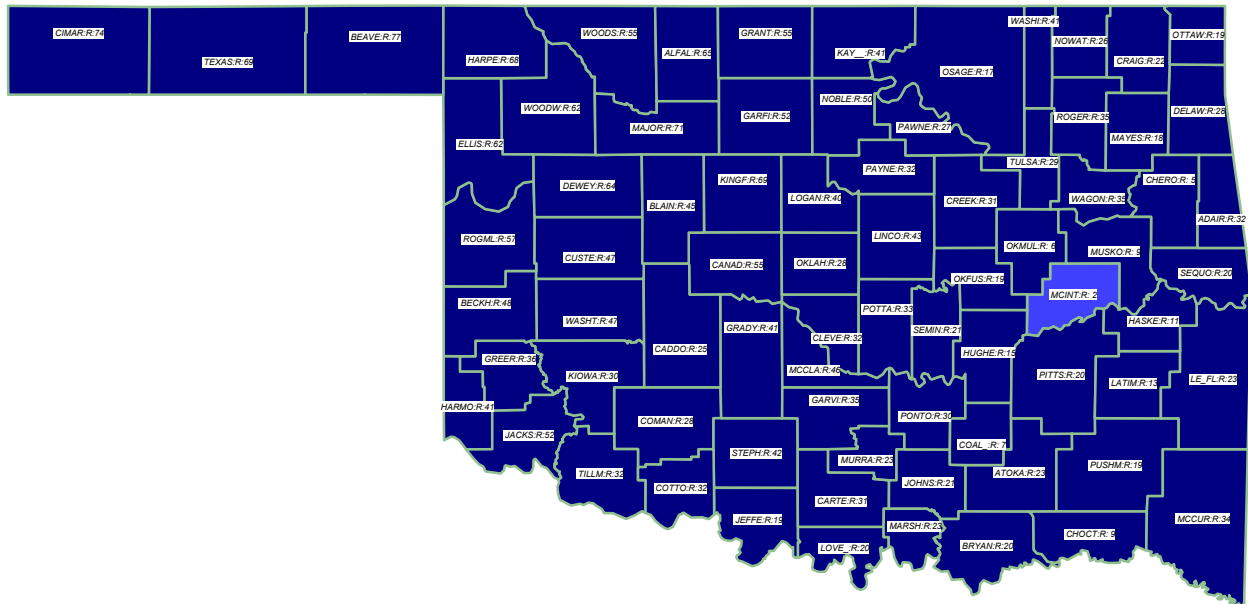

U.S. President 2004

BUSH (R) retains state over Kerry (D)*

General Election; See Vote Listing for County Detail of Results

Winner by Margin

- GOP by > 5% (76)
- GOP by < 5% (1)
- Dem by < 5% (0)
- Dem by > 5% (0)

Label in each county is Polidata
CyAbb:winner/margin (%).