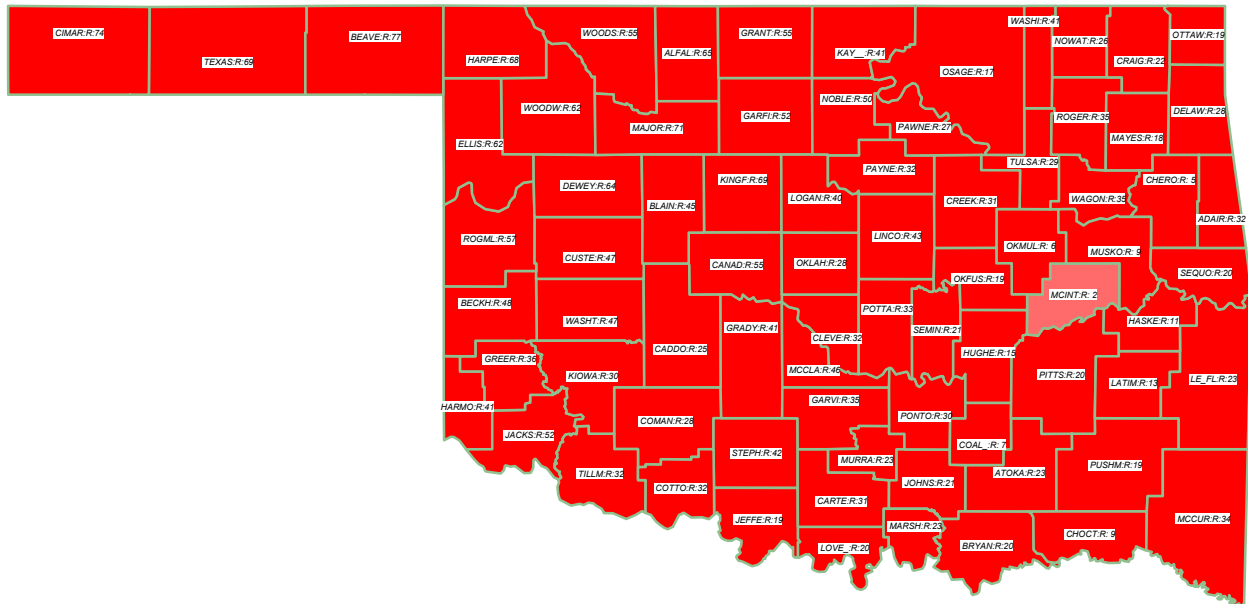

# U.S. President 2004

*BUSH\* (R) retains state over Kerry (D)*

General Election; See Vote Listing for County Detail of Results

## Winner by Margin

- GOP by > 5% (76)
- GOP by < 5% (1)
- Dem by < 5% (0)
- Dem by > 5% (0)

Label in each county is Polidata  
CyAbb:winner/margin (%).