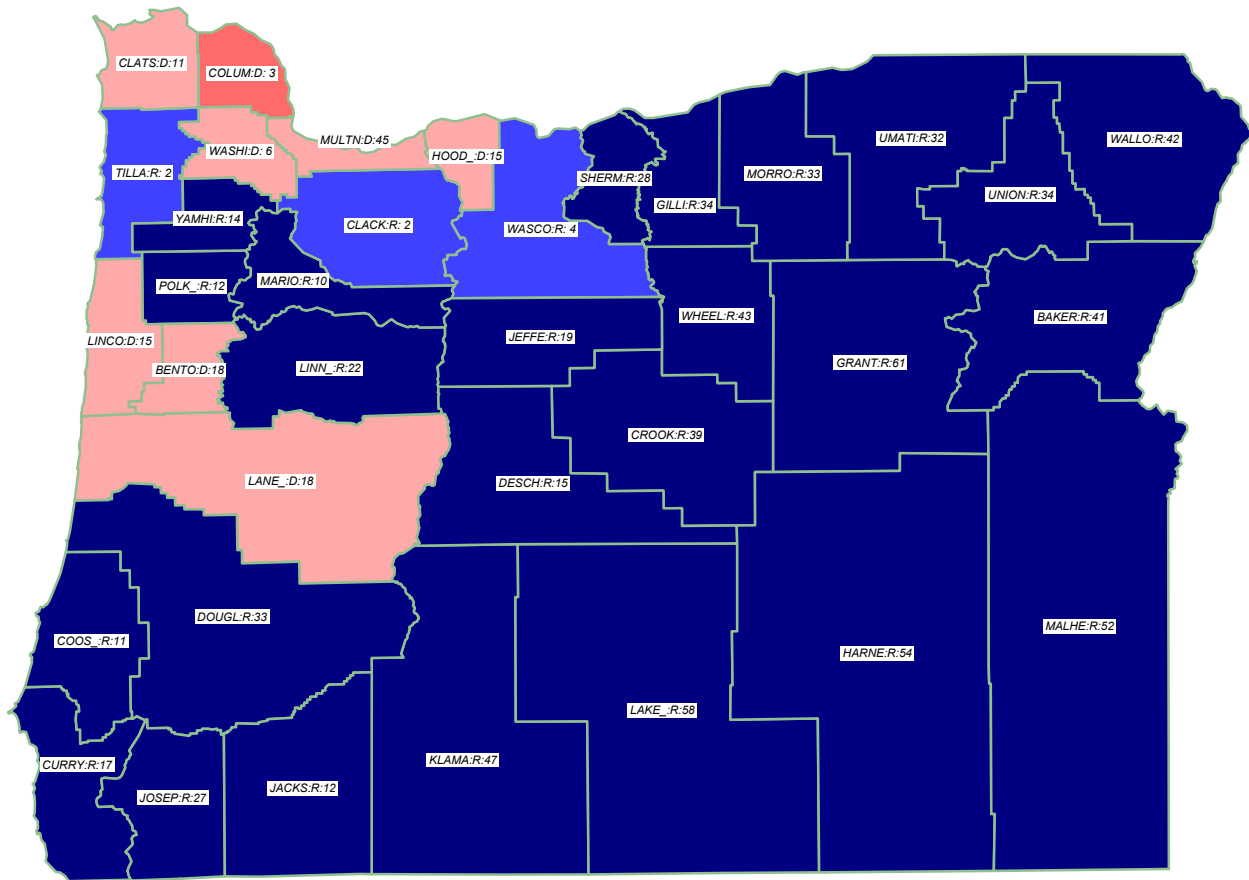

U.S. President 2004

KERRY+ (D) retains state over Bush (R)

General Election; See Vote Listing for County Detail of Results

Winner by Margin

- GOP by > 5% (25)
- GOP by < 5% (3)
- Dem by < 5% (1)
- Dem by > 5% (7)

Label in each county is Polidata
CyAbb.winner/margin (%).