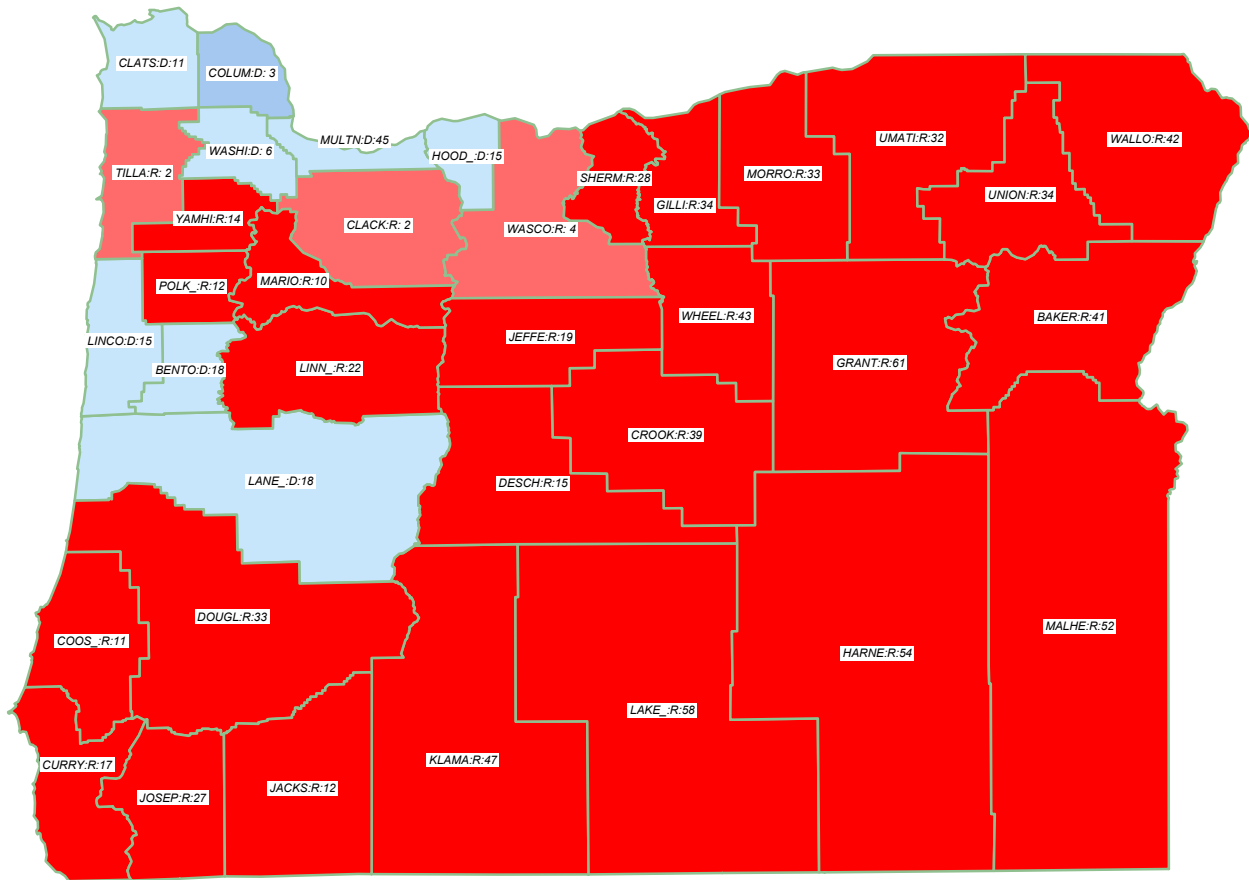

U.S. President 2004

KERRY+ (D) retains state over Bush (R)

General Election; See Vote Listing for County Detail of Results

Winner by Margin

- GOP by > 5% (25)
- GOP by < 5% (3)
- Dem by < 5% (1)
- Dem by > 5% (7)

Label in each county is Polidata
CyAbb.winner/margin (%).