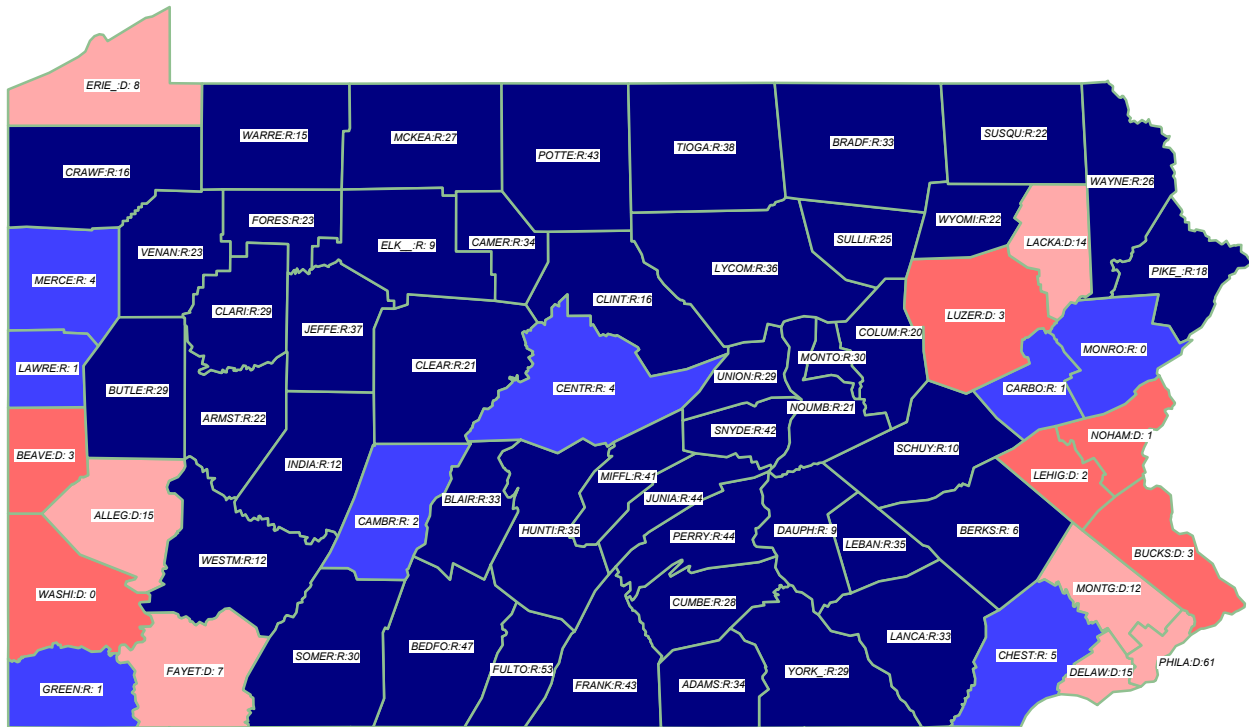

U.S. President 2004

KERRY+ (D) retains state over Bush (R)

General Election; See Vote Listing for County Detail of Results

Winner by Margin

- GOP by > 5% (46)
- GOP by < 5% (8)
- Dem by < 5% (6)
- Dem by > 5% (7)

Label in each county is Polidata
CyAbb:winner/margin (%).