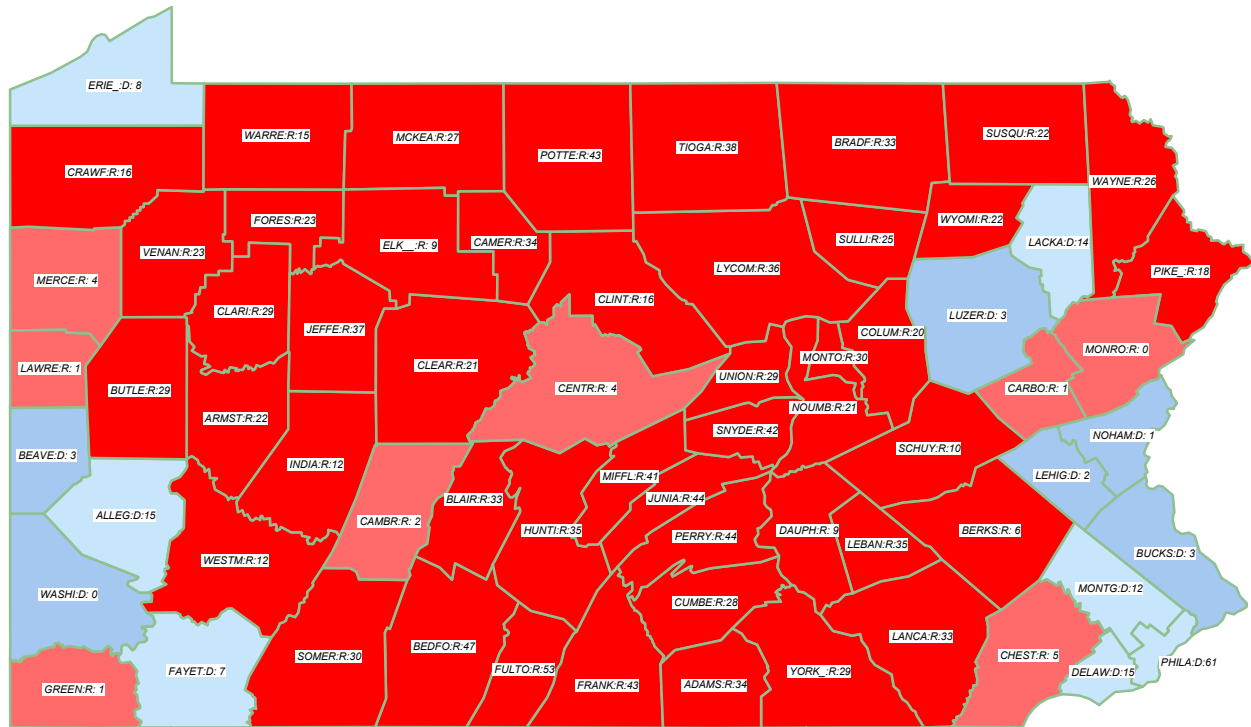

U.S. President 2004

KERRY+ (D) retains state over Bush (R)

General Election; See Vote Listing for County Detail of Results

Winner by Margin

- GOP by > 5% (46)
- GOP by < 5% (8)
- Dem by < 5% (6)
- Dem by > 5% (7)

Label in each county is Polidata
CyAbb:winner/margin (%).