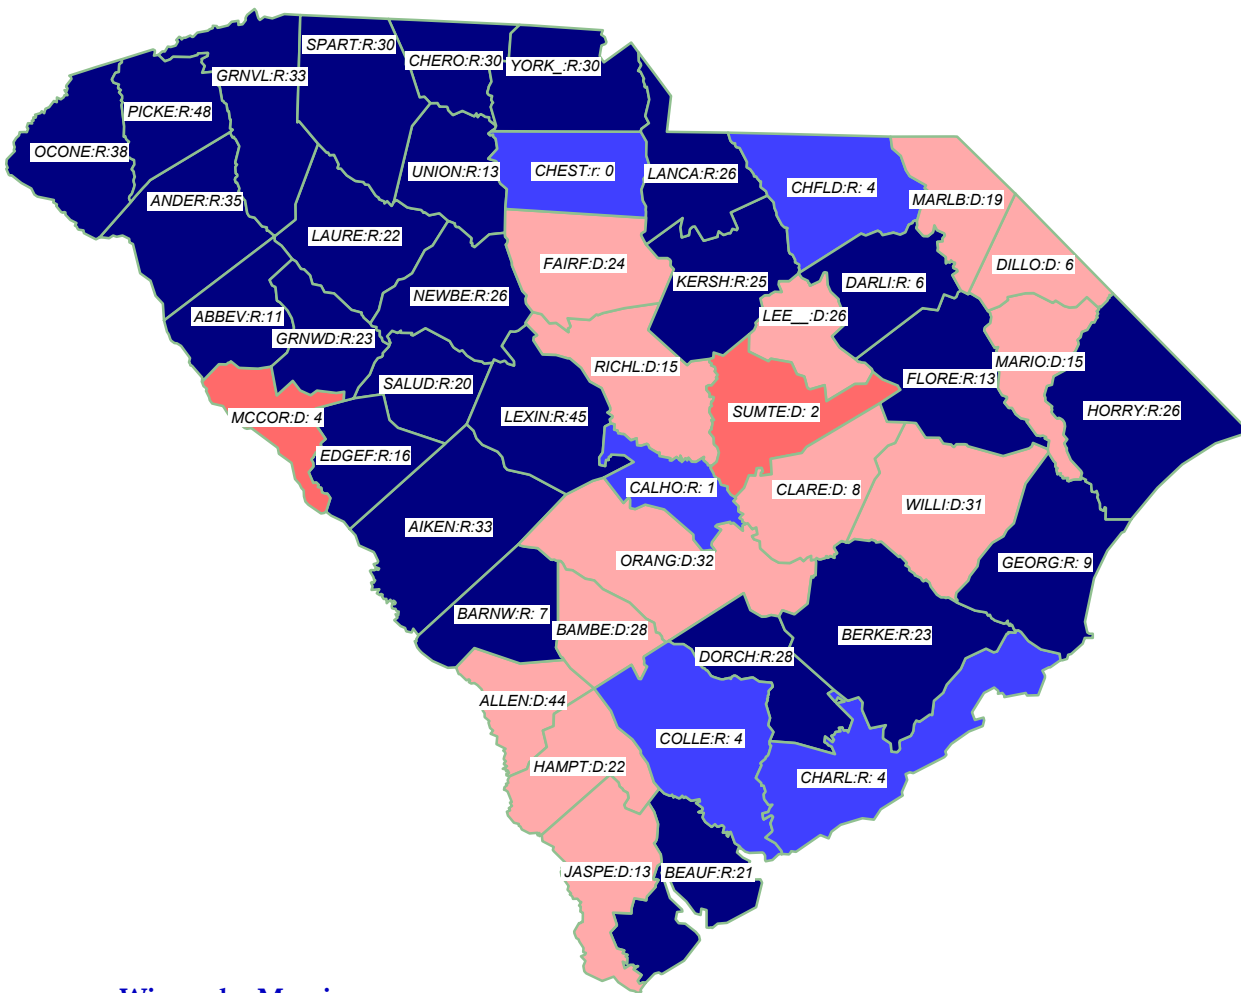

U.S. President 2004

BUSH (R) retains state over Kerry (D)*

General Election; See Vote Listing for County Detail of Results

Winner by Margin

- GOP by > 5% (26)
- GOP by < 5% (5)
- Dem by < 5% (2)
- Dem by > 5% (13)

Label in each county is Polidata CyAbb:winner/margin (%)