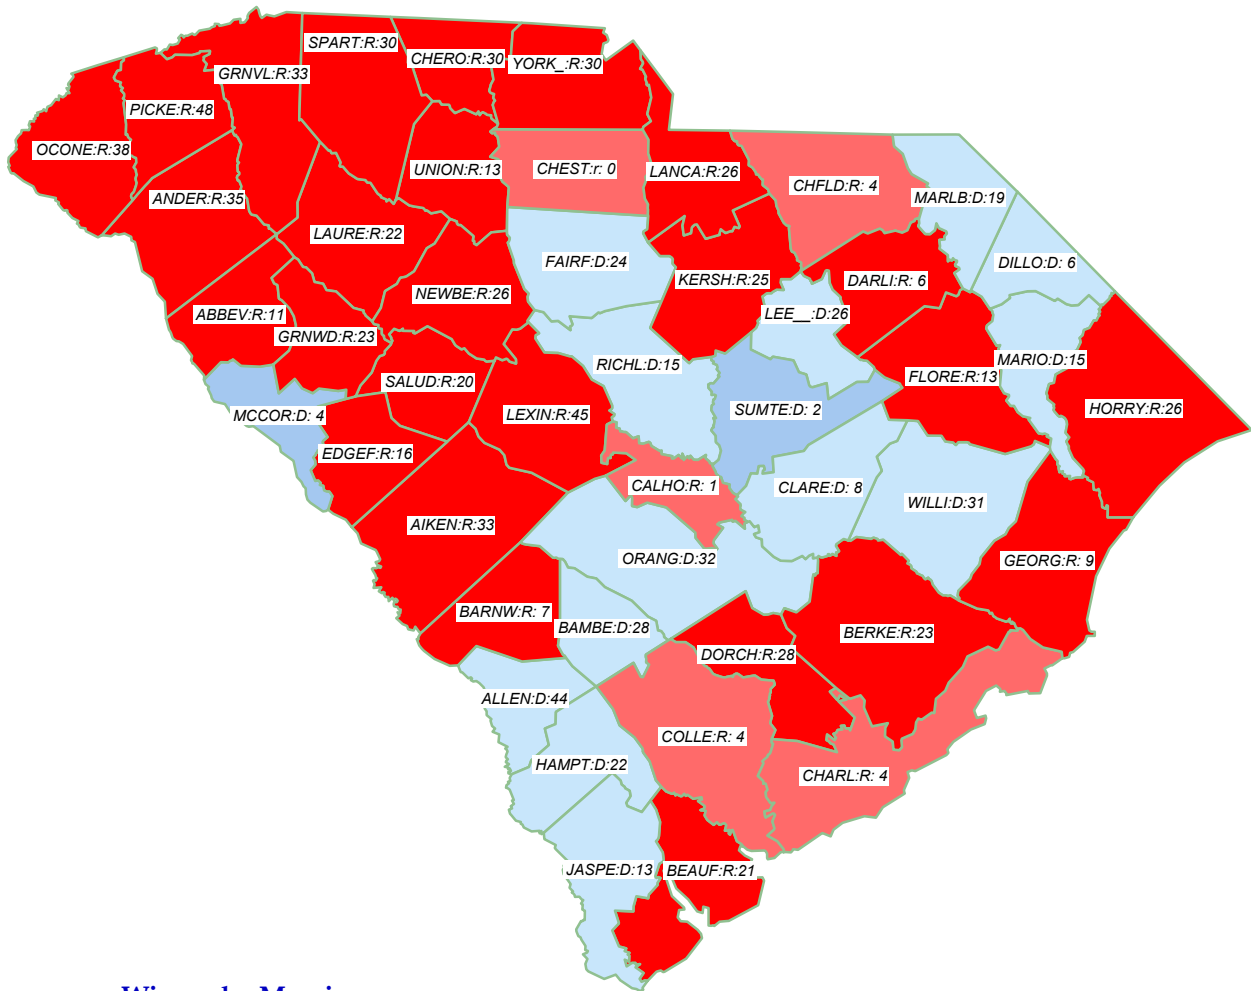

U.S. President 2004

BUSH* (R) retains state over Kerry (D)

General Election; See Vote Listing for County Detail of Results

Winner by Margin

- GOP by > 5% (26)
- GOP by < 5% (5)
- Dem by < 5% (2)
- Dem by > 5% (13)

Label in each county is Polidata
CyAbb:winner/margin (%).