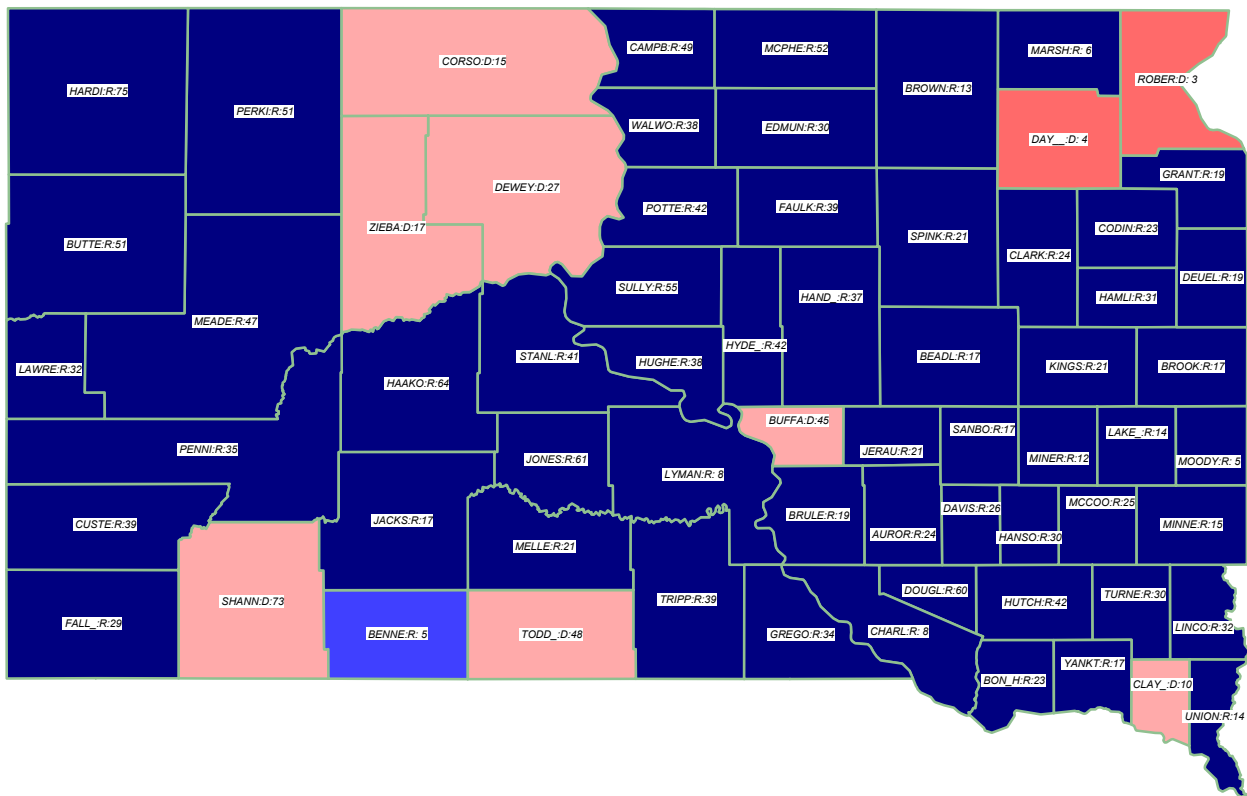

# U.S. President 2004

**BUSH\* (R) retains state over Kerry (D)**

General Election; See Vote Listing for County Detail of Results

## Winner by Margin

- GOP by > 5% (56)
- GOP by < 5% (1)
- Dem by < 5% (2)
- Dem by > 5% (7)

Label in each county is Polidata  
CyAbb:winner/margin (%)