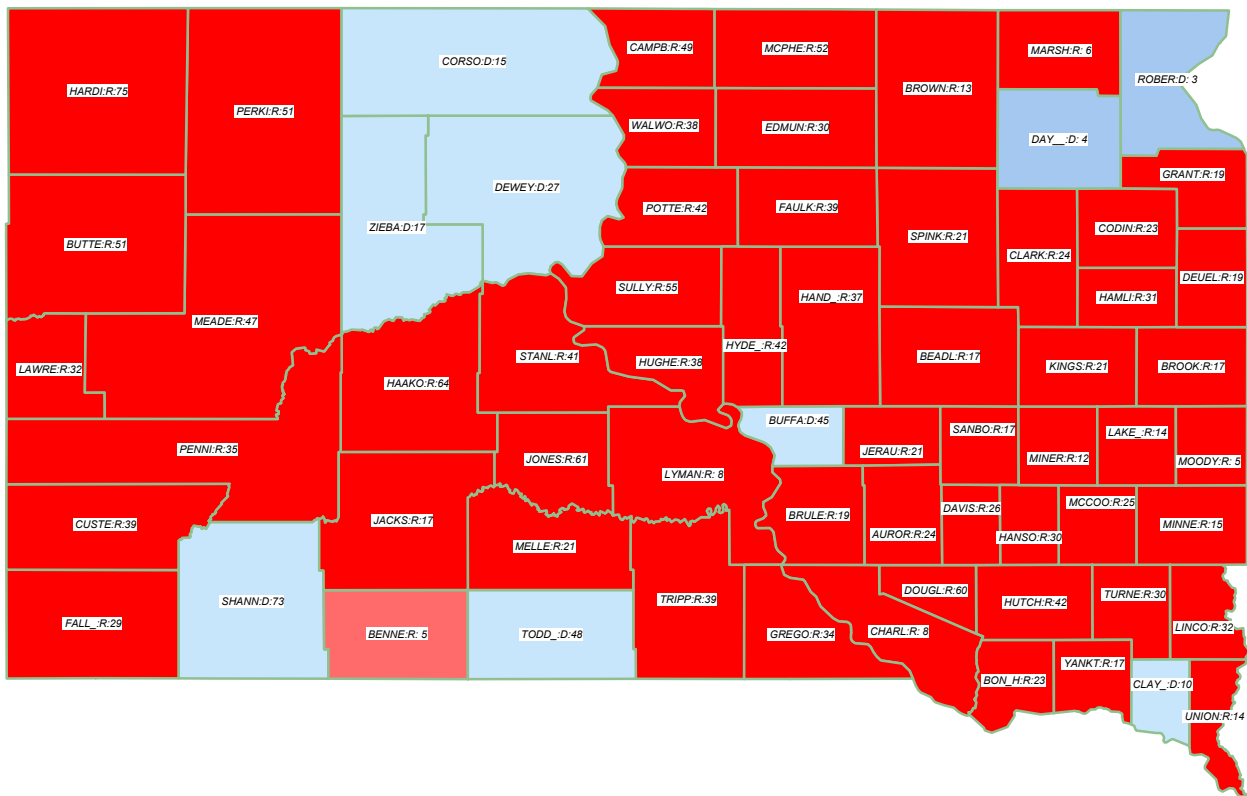

U.S. President 2004

BUSH* (R) retains state over Kerry (D)

General Election; See Vote Listing for County Detail of Results

Winner by Margin

- GOP by > 5% (56)
- GOP by < 5% (1)
- Dem by < 5% (2)
- Dem by > 5% (7)

Label in each county is Polidata
CyAbb:winner/margin (%).