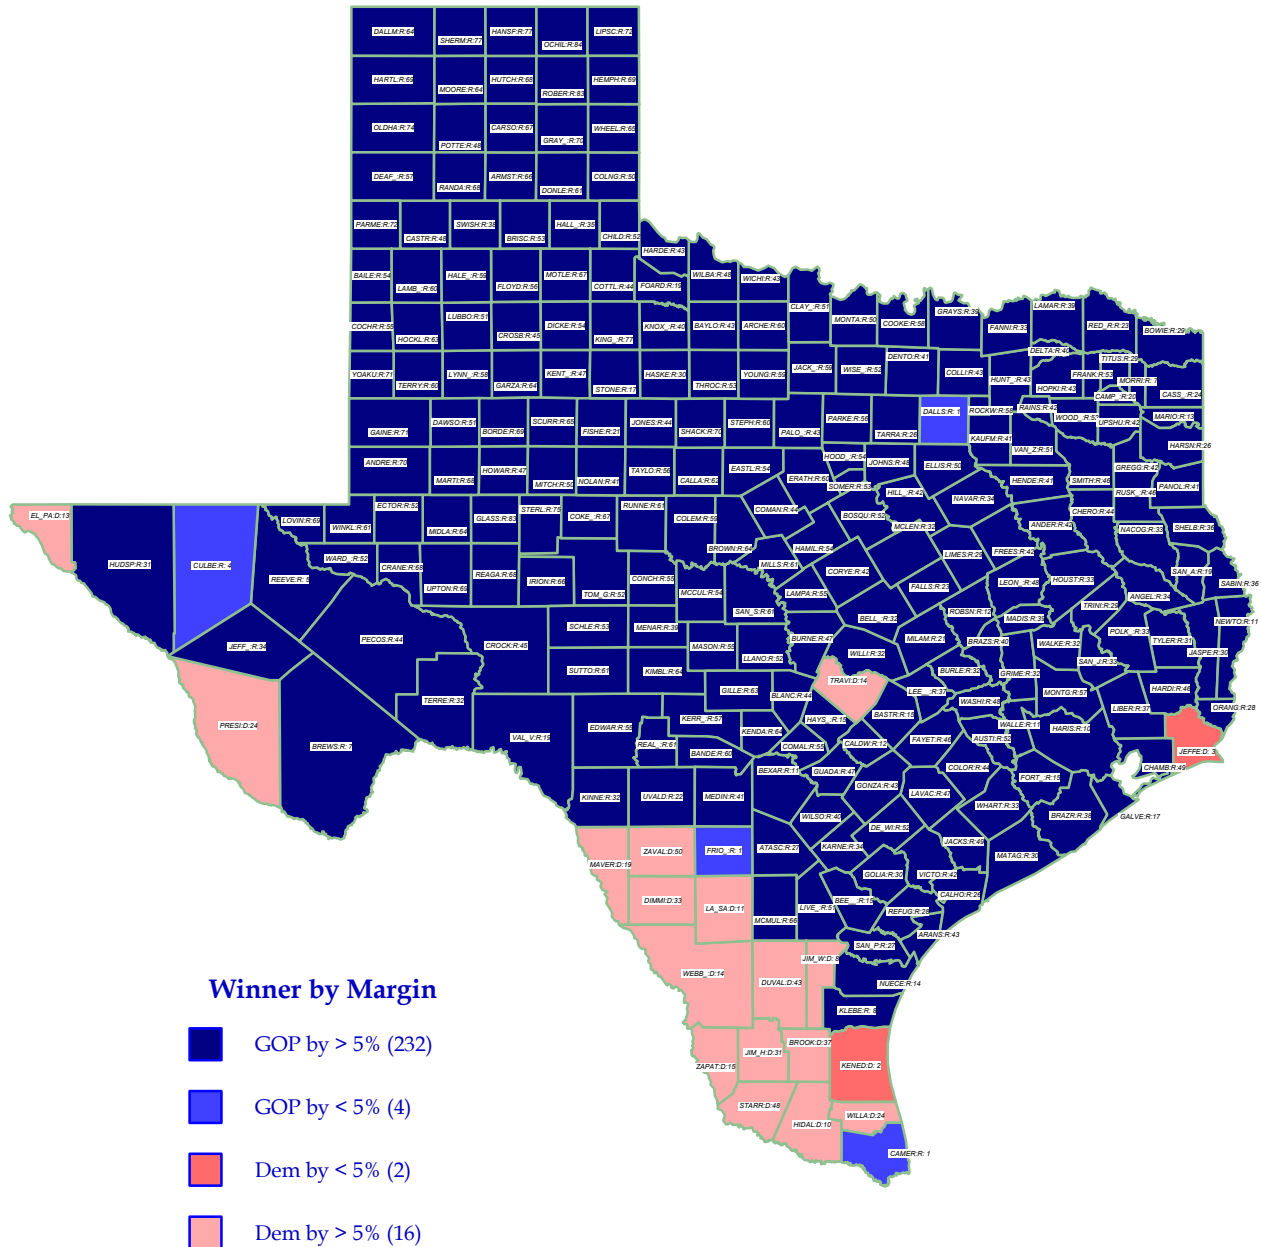

U.S. President 2004

BUSH* (R) retains state over Kerry (D)

General Election; See Vote Listing for County Detail of Results

Label in each county is Polidata
CyAbb:winner/margin (%).