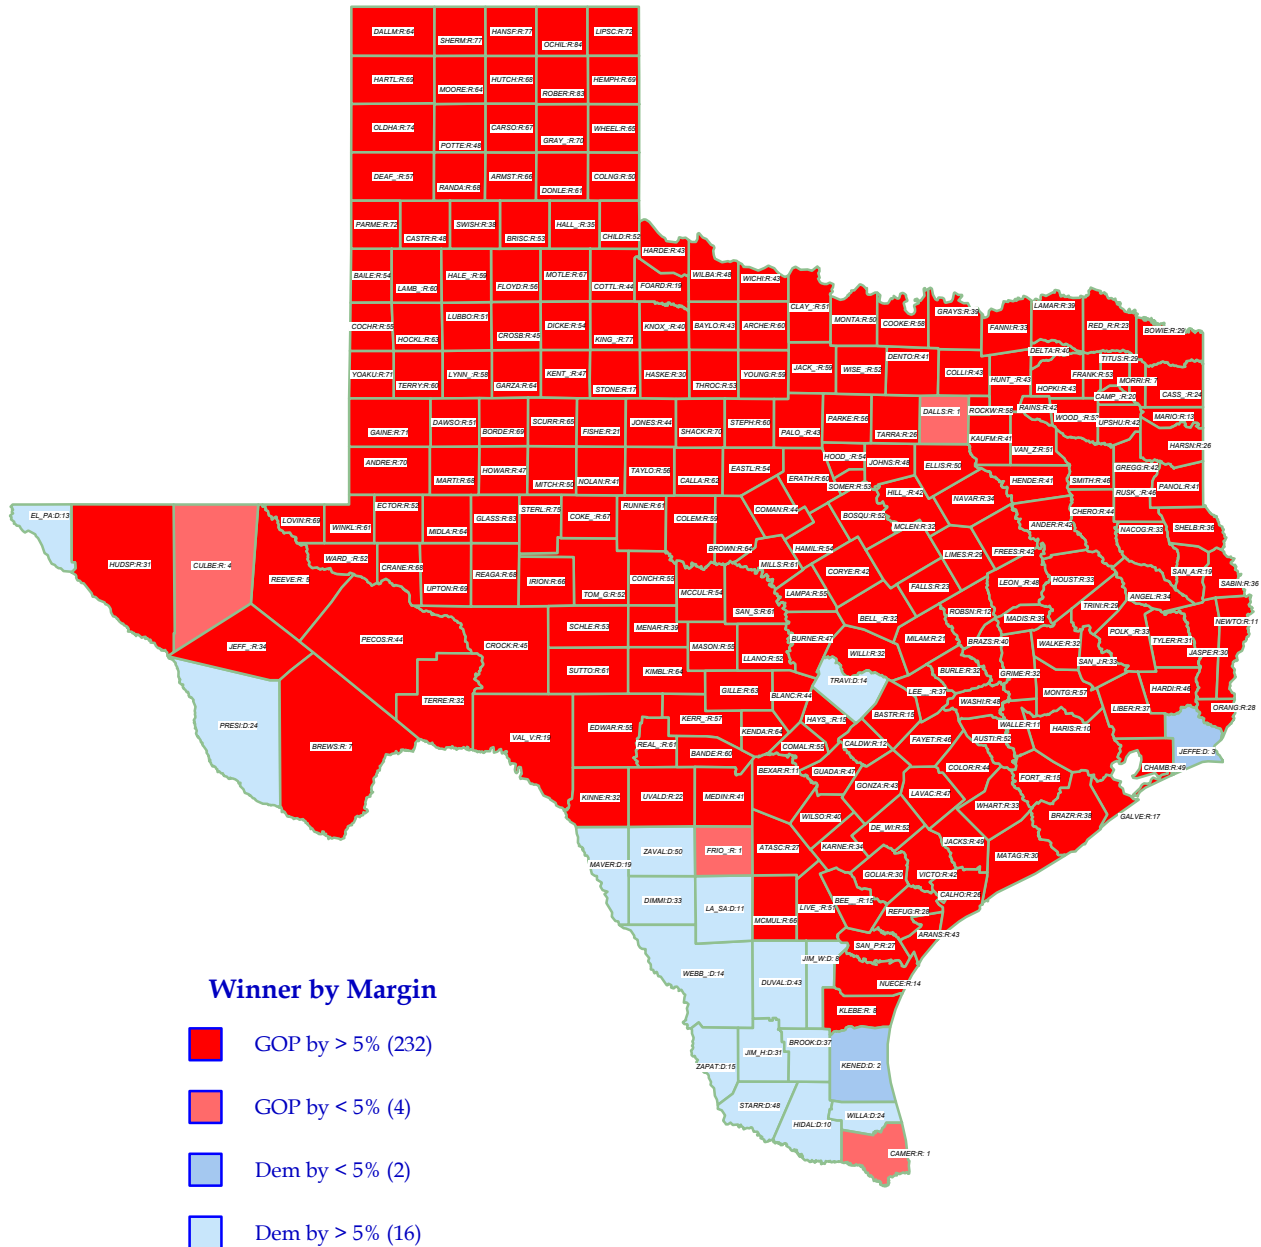

U.S. President 2004

BUSH* (R) retains state over Kerry (D)

General Election; See Vote Listing for County Detail of Results

Label in each county is Polidata
CyAbb:winner/margin (%).