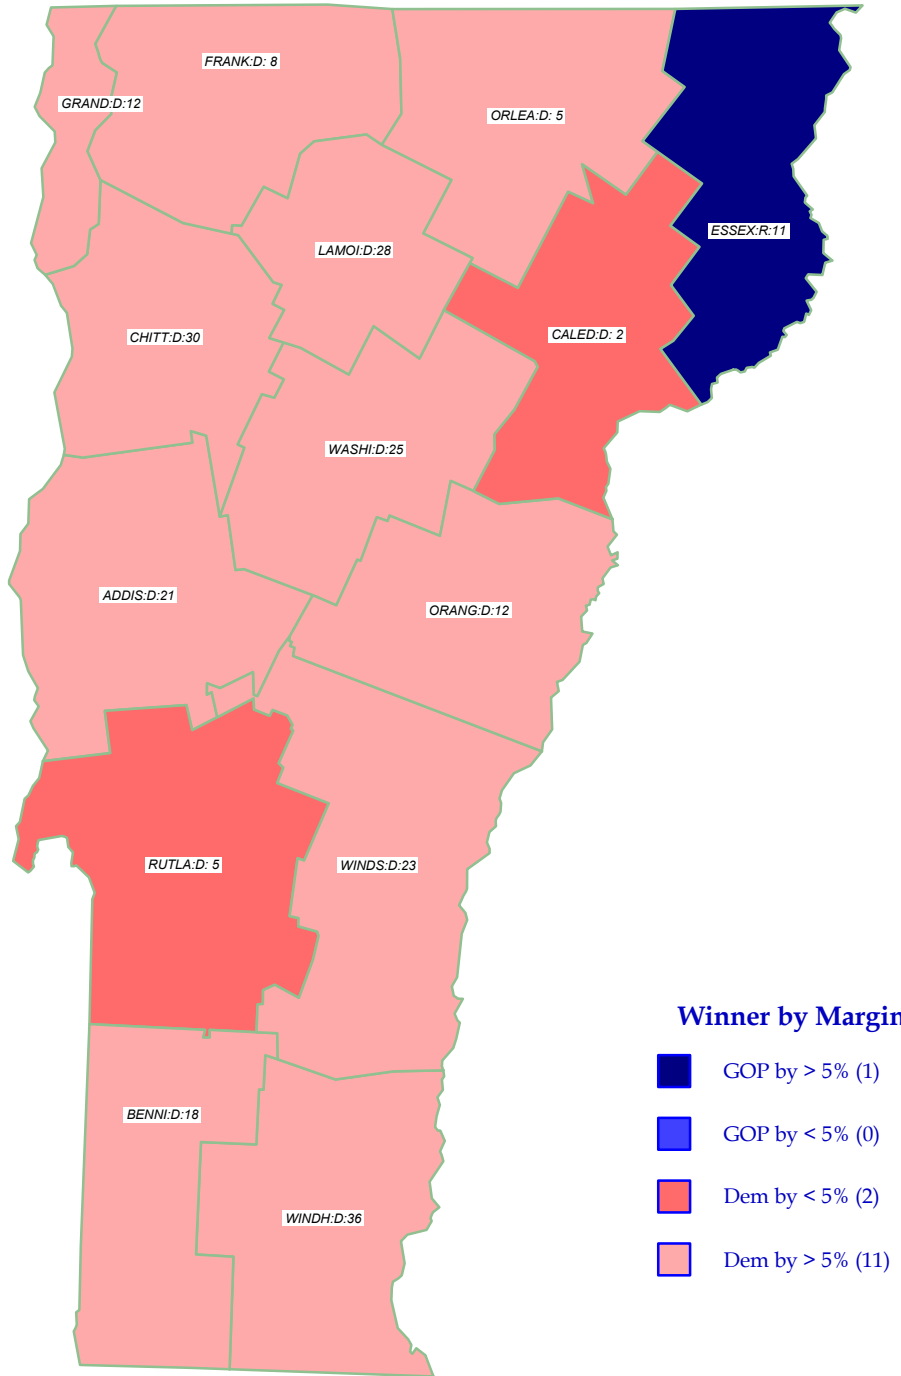

U.S. President 2004

KERRY+ (D) retains state over Bush (R)

General Election; See Vote Listing for County Detail of Results

Winner by Margin

- GOP by > 5% (1)
- GOP by < 5% (0)
- Dem by < 5% (2)
- Dem by > 5% (11)

Label in each county is Polidata
CyAbb:winner/margin (%).