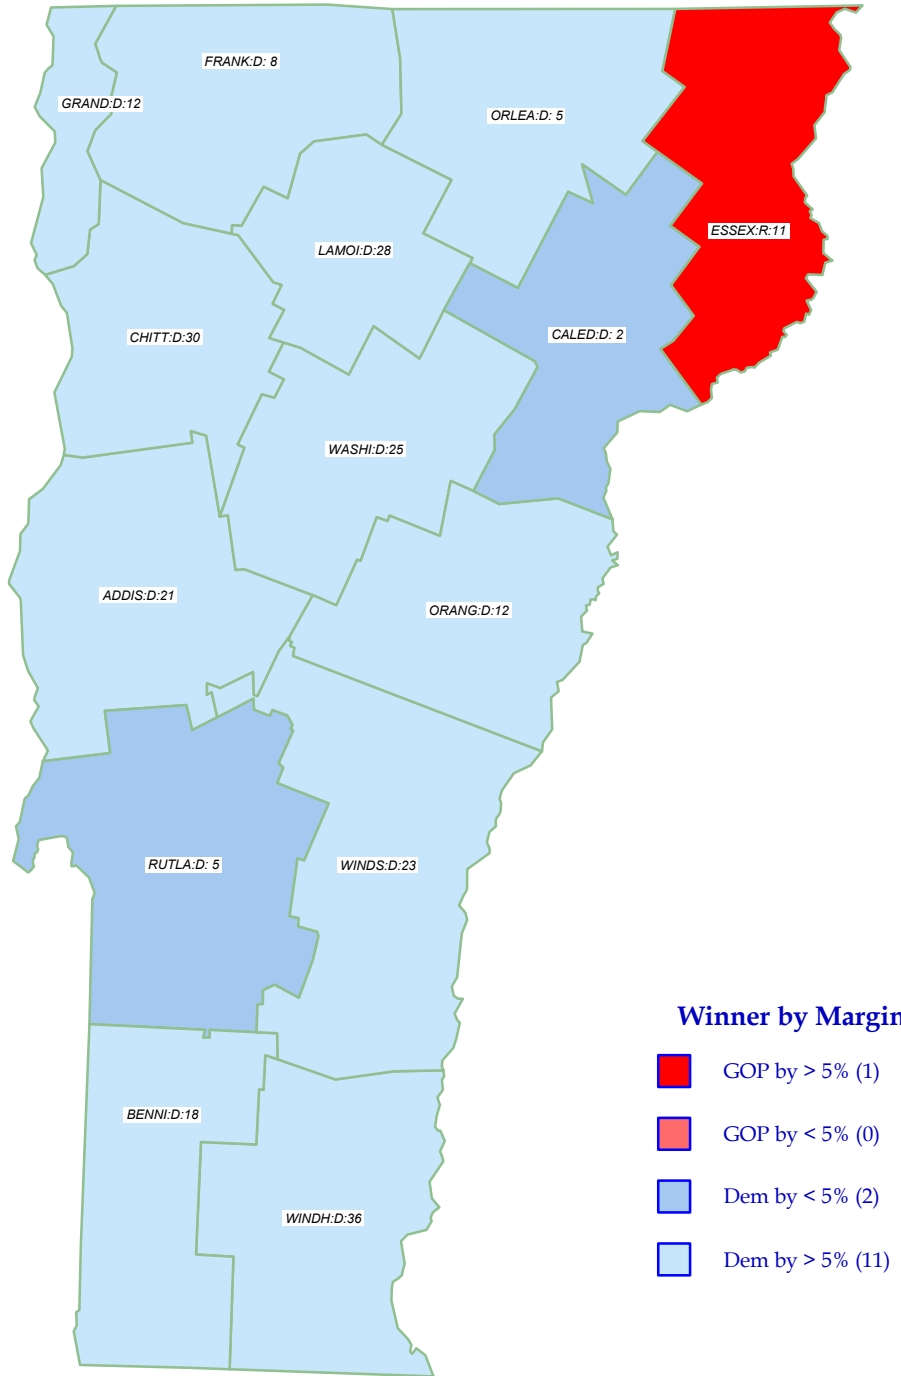

U.S. President 2004

KERRY+ (D) retains state over Bush (R)

General Election; See Vote Listing for County Detail of Results

Winner by Margin

- GOP by > 5% (1)
- GOP by < 5% (0)
- Dem by < 5% (2)
- Dem by > 5% (11)

Label in each county is Polidata
CyAbb:winner/margin (%).