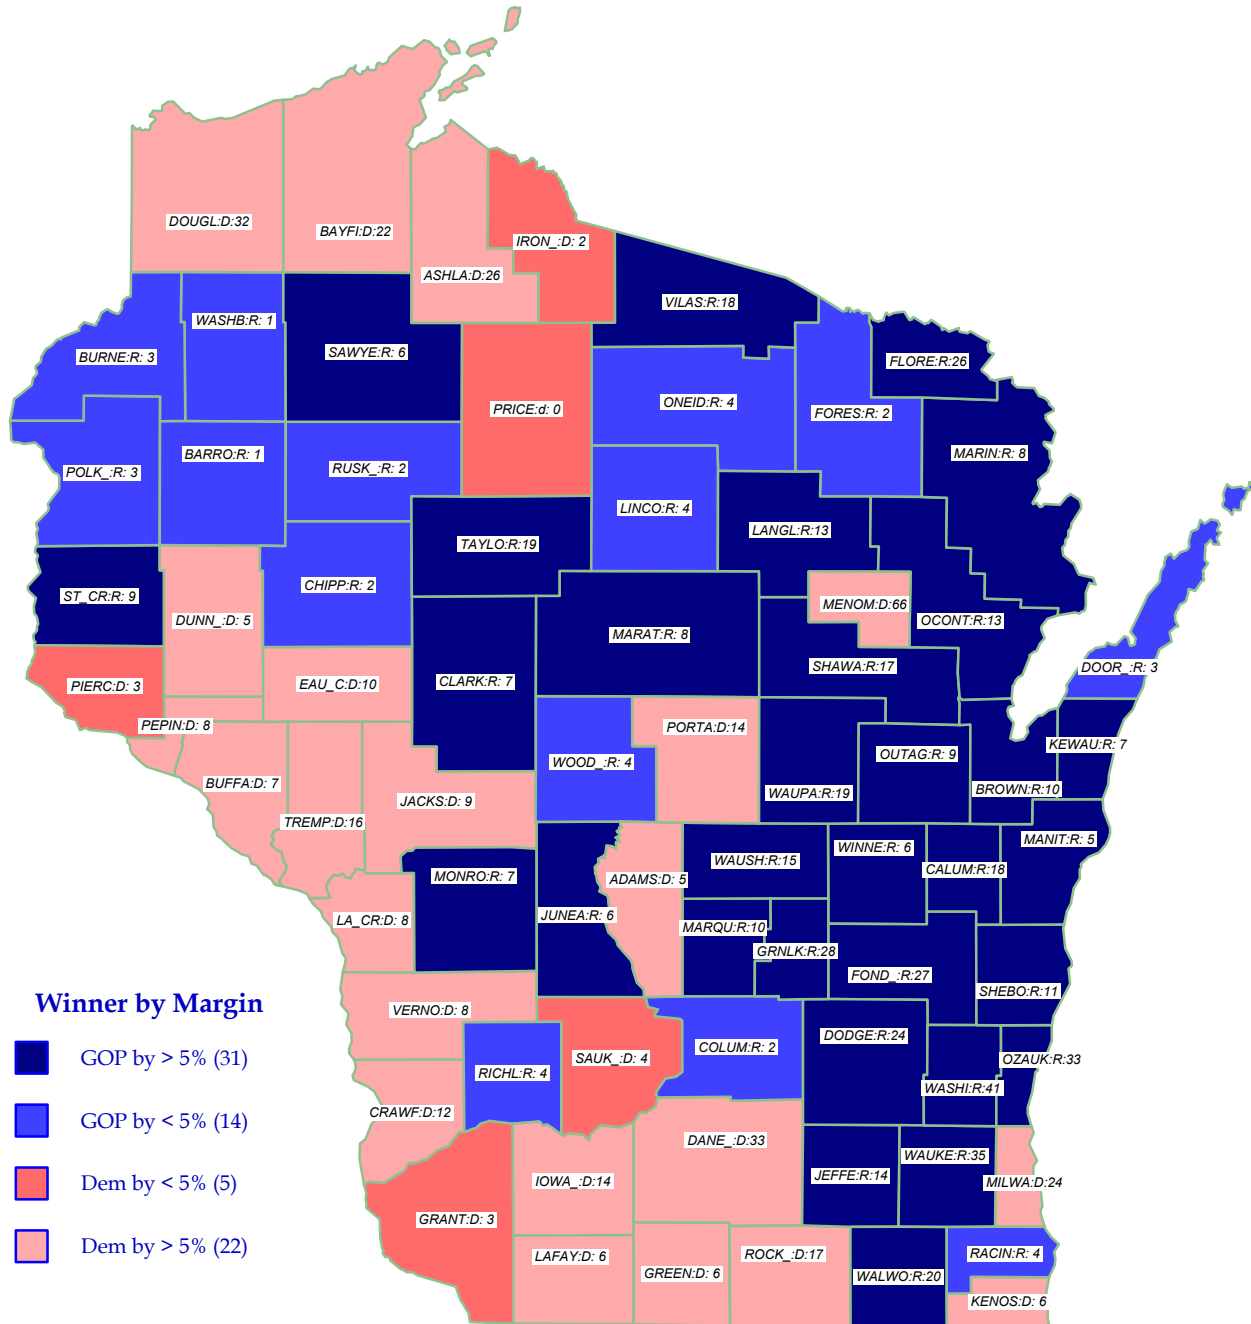

# U.S. President 2004

**KERRY+ (D) retains state over Bush (R)**

General Election; See Vote Listing for County Detail of Results

Label in each county is Polidata  
CyAbb:winner/margin (%).