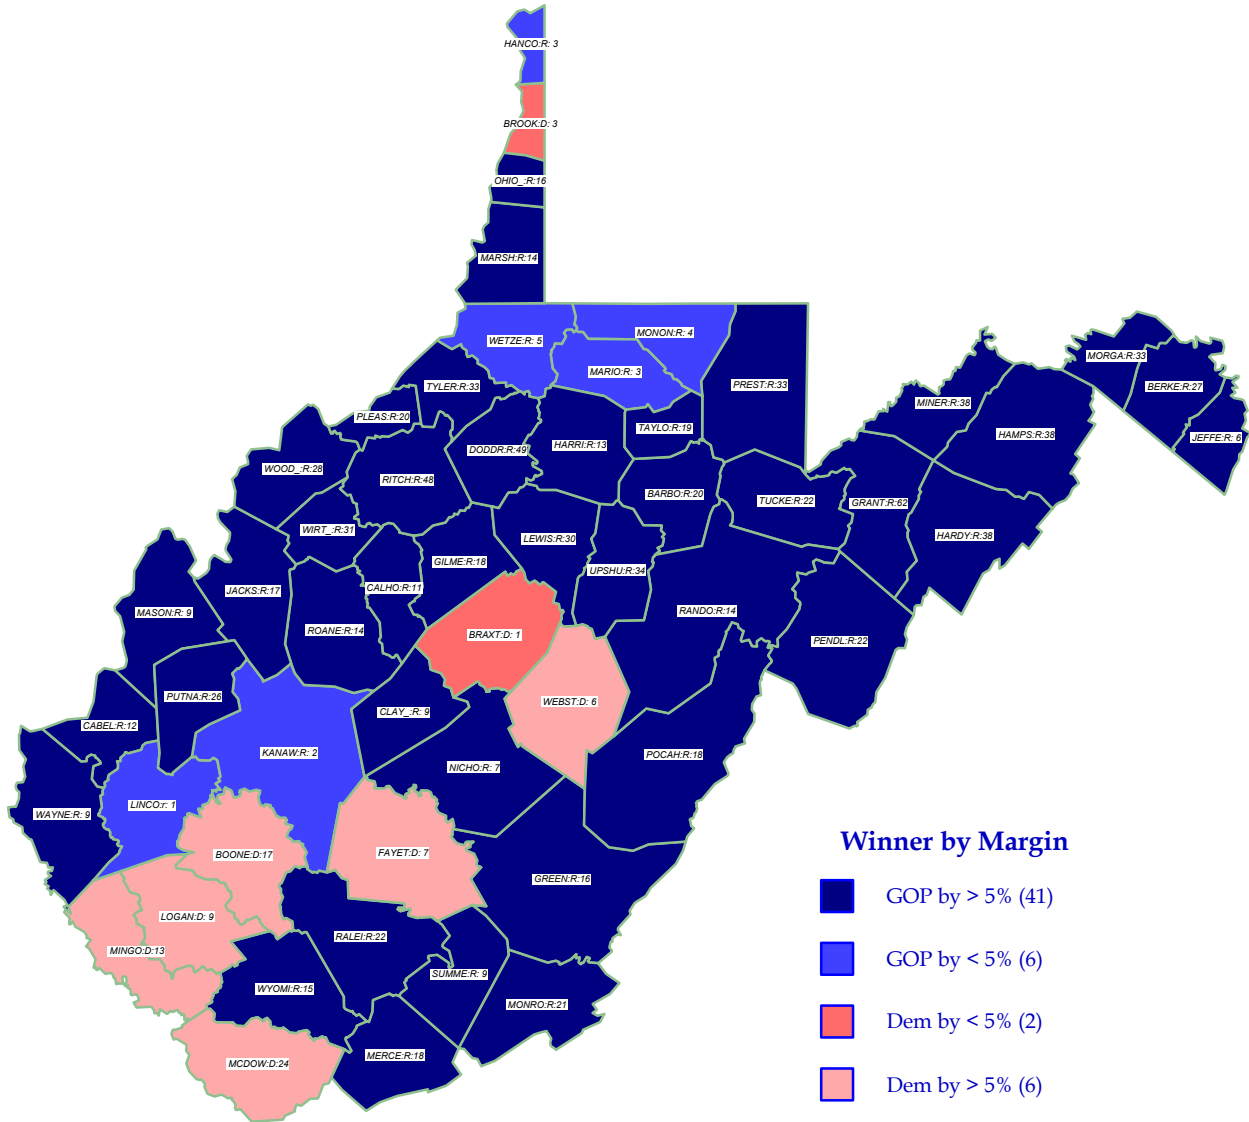

U.S. President 2004

BUSH* (R) retains state over Kerry (D)

General Election; See Vote Listing for County Detail of Results

Label in each county is Polidata
CyAbb:winner/margin (%).