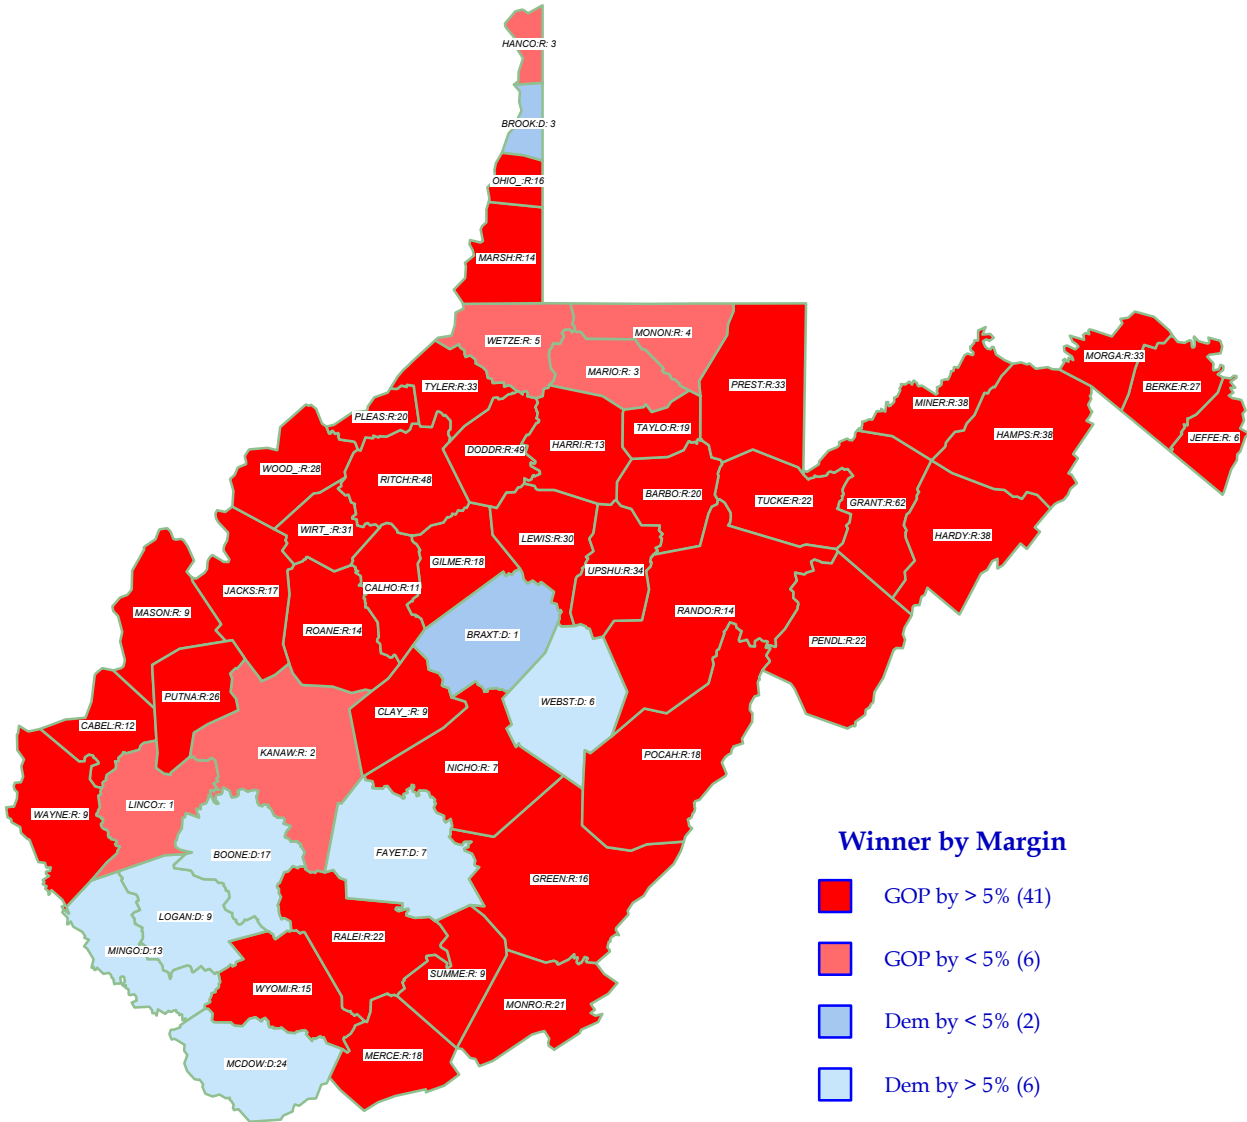

U.S. President 2004

BUSH* (R) retains state over Kerry (D)

General Election; See Vote Listing for County Detail of Results

Label in each county is Polidata
CyAbb:winner/margin (%).