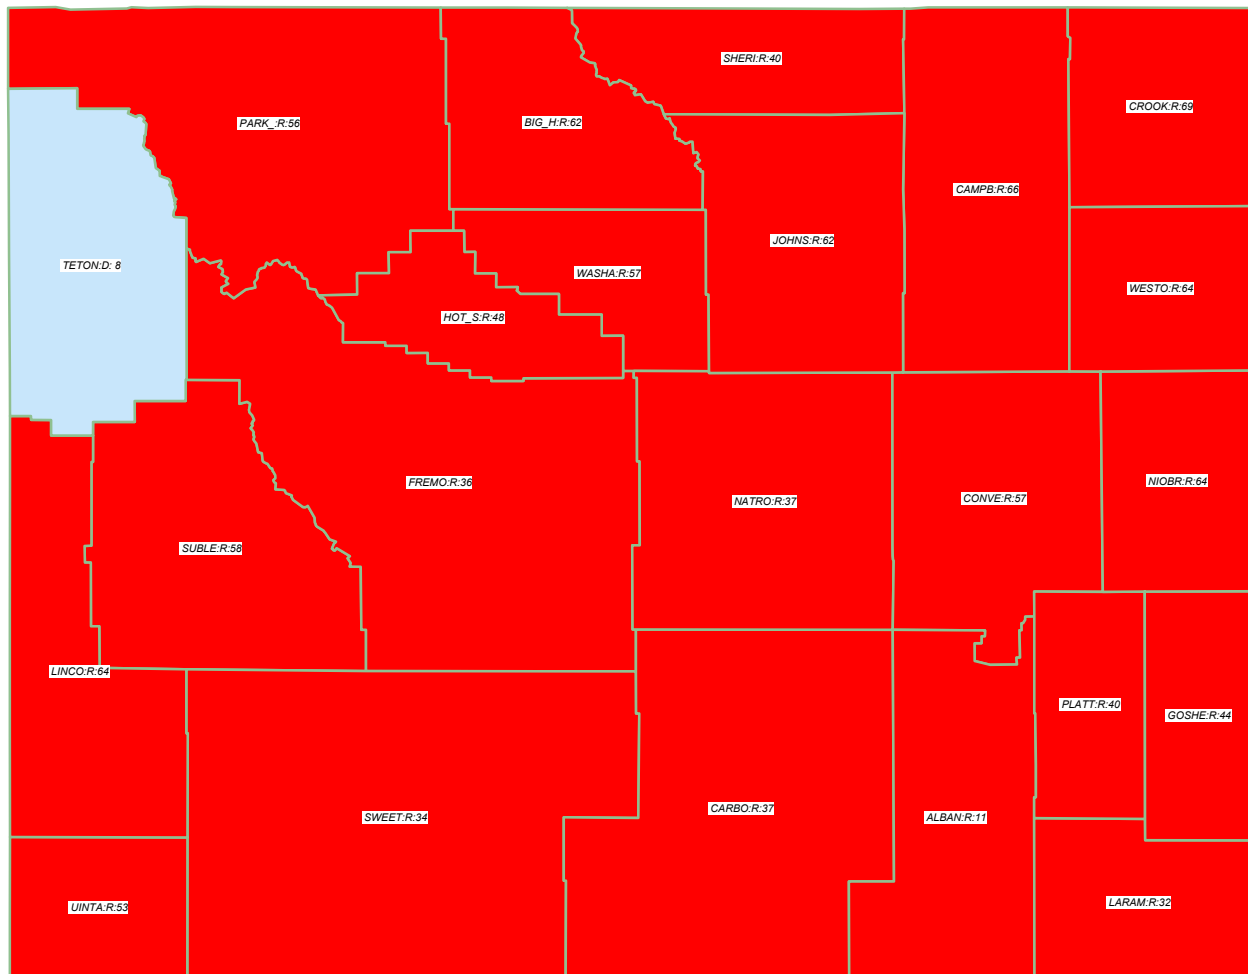

# U.S. President 2004

**BUSH\* (R) retains state over Kerry (D)**

General Election; See Vote Listing for County Detail of Results

### Winner by Margin

- GOP by > 5% (22)
- GOP by < 5% (0)
- Dem by < 5% (0)
- Dem by > 5% (1)

Label in each county is Polidata  
CyAbb:winner/margin (%).