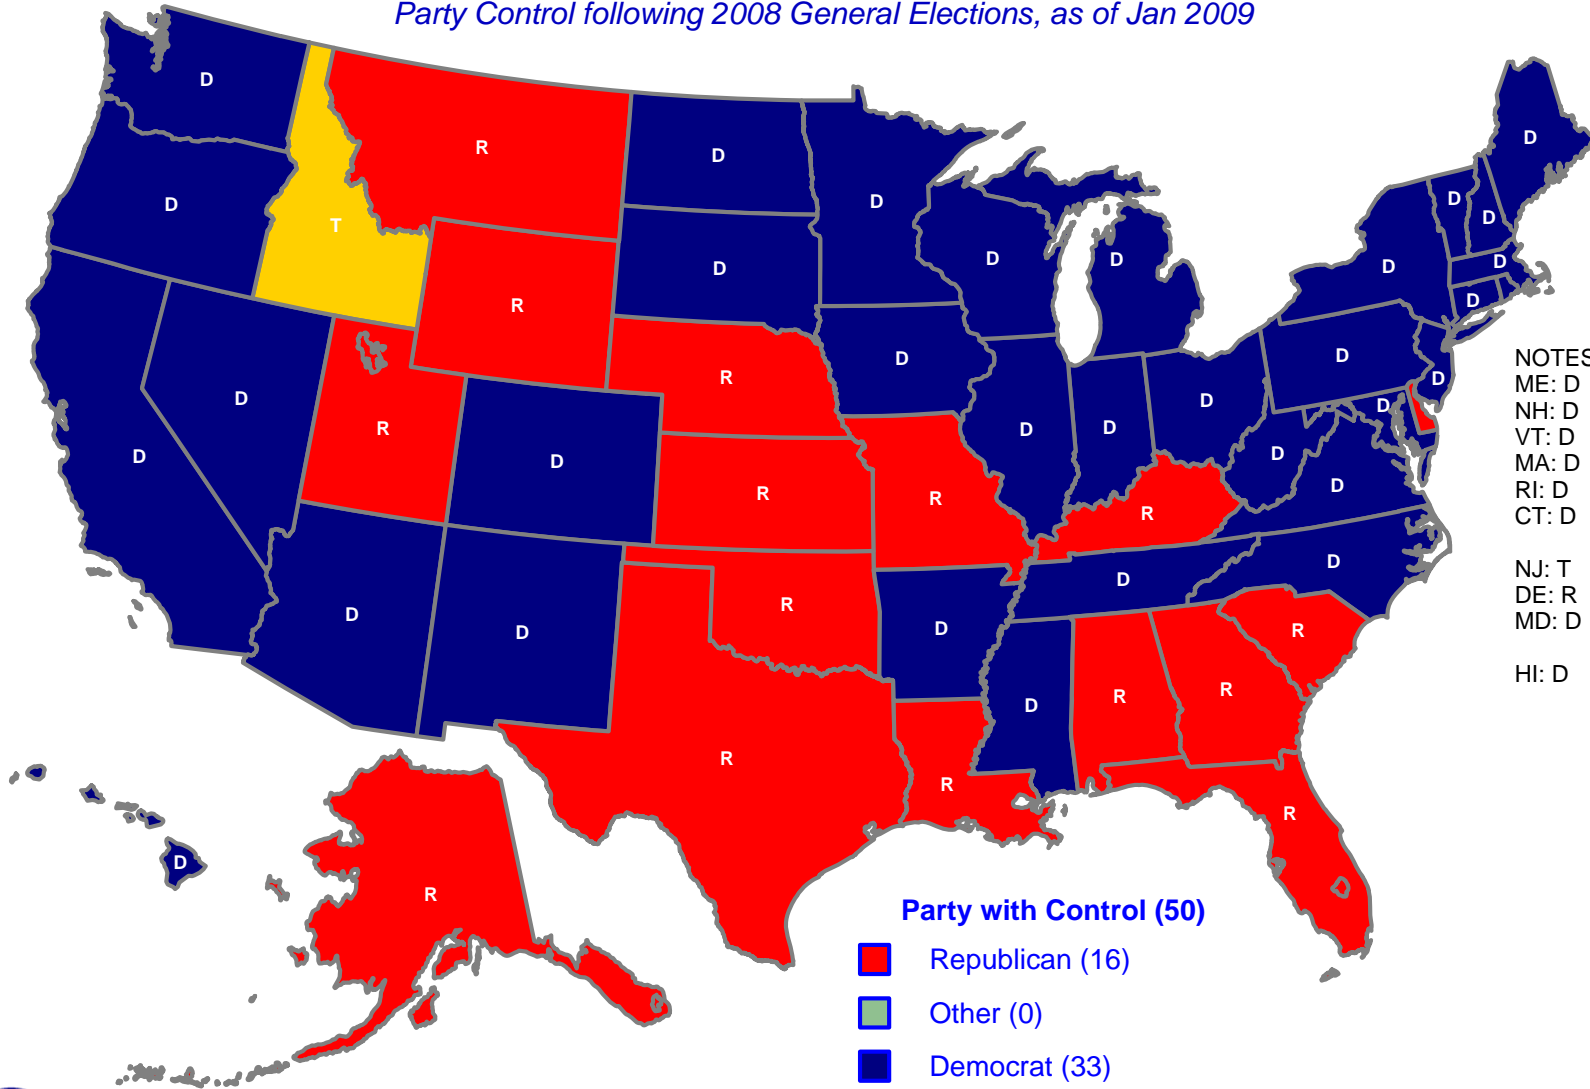

Party Control, U.S. House Delegations, 2009

Party Control following 2008 General Elections, as of Jan 2009

NOTES:
ME: D
NH: D
VT: D
MA: D
RI: D
CT: D

NJ: T
DE: R
MD: D

HI: D

Party with Control (50)

- Republican (16)
- Other (0)
- Democrat (33)
- Tied (2)