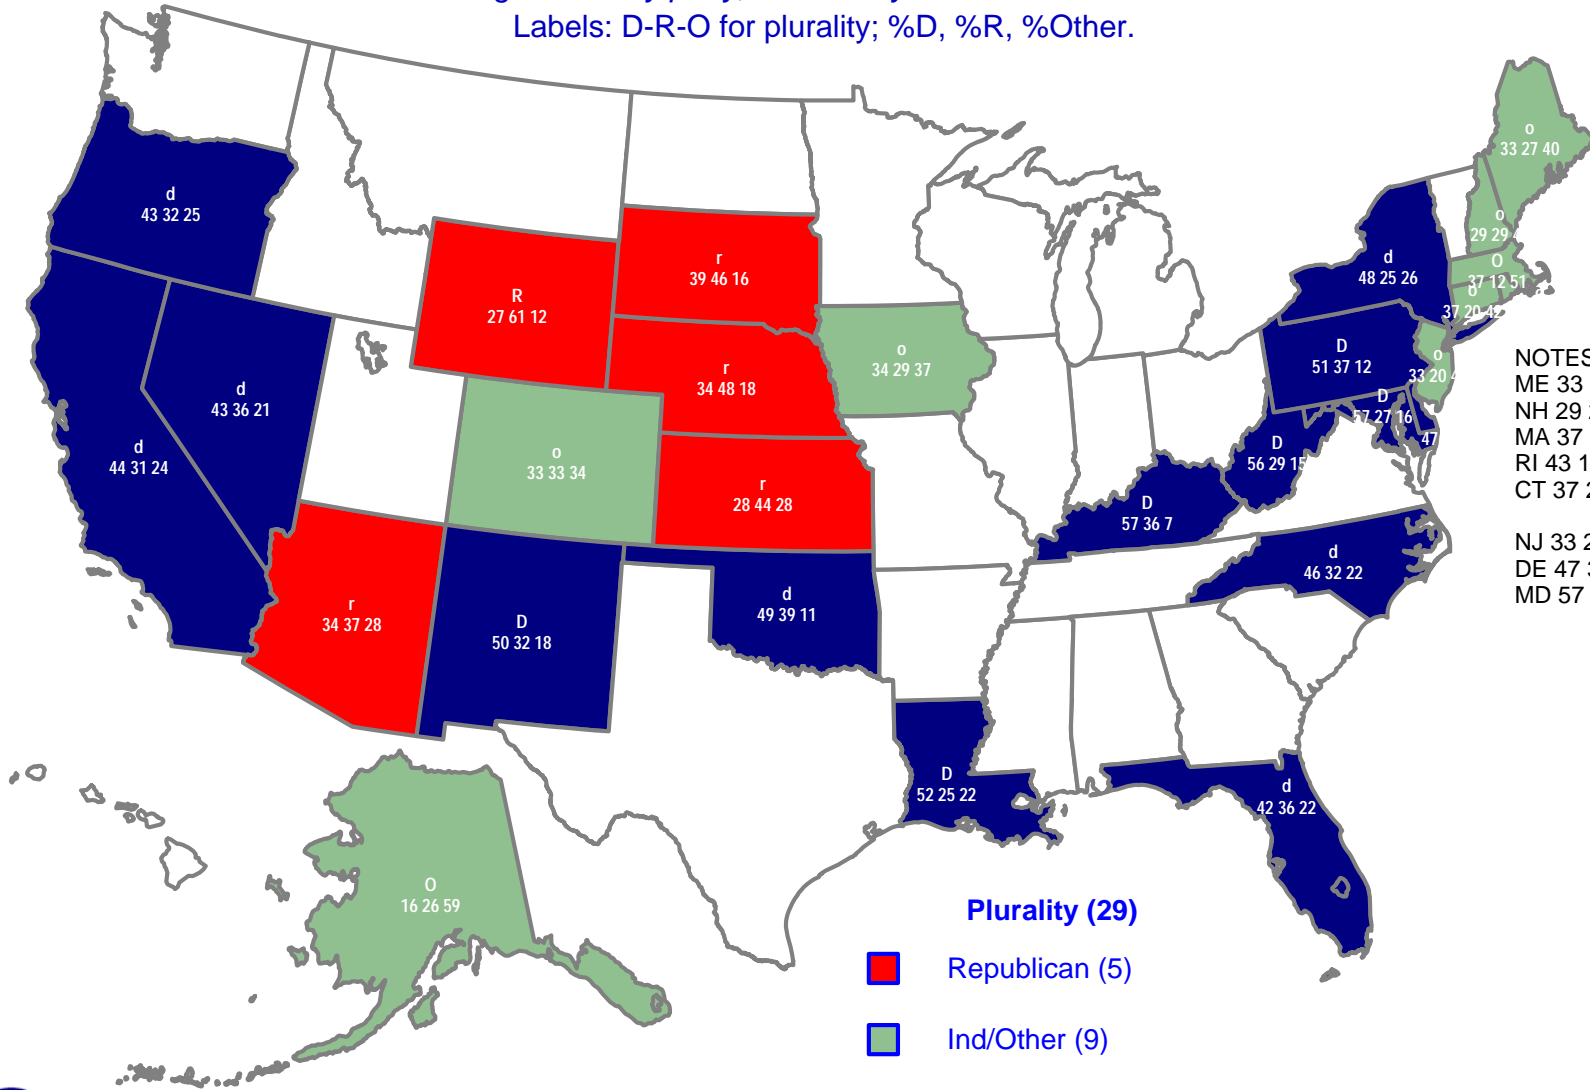

# Party Enrollment, 2008

Registration by party, for Primary or General elections

Labels: D-R-O for plurality; %D, %R, %Other.

NOTES:  
 ME 33 27 40 (o)  
 NH 29 29 41 (o)  
 MA 37 12 51 (O)  
 RI 43 11 47 (o)  
 CT 37 20 42 (o)  
 NJ 33 20 47 (o)  
 DE 47 30 23 (d)  
 MD 57 27 16 (D)

**Plurality (29)**

- Republican (5)
- Ind/Other (9)
- Democrat (15)