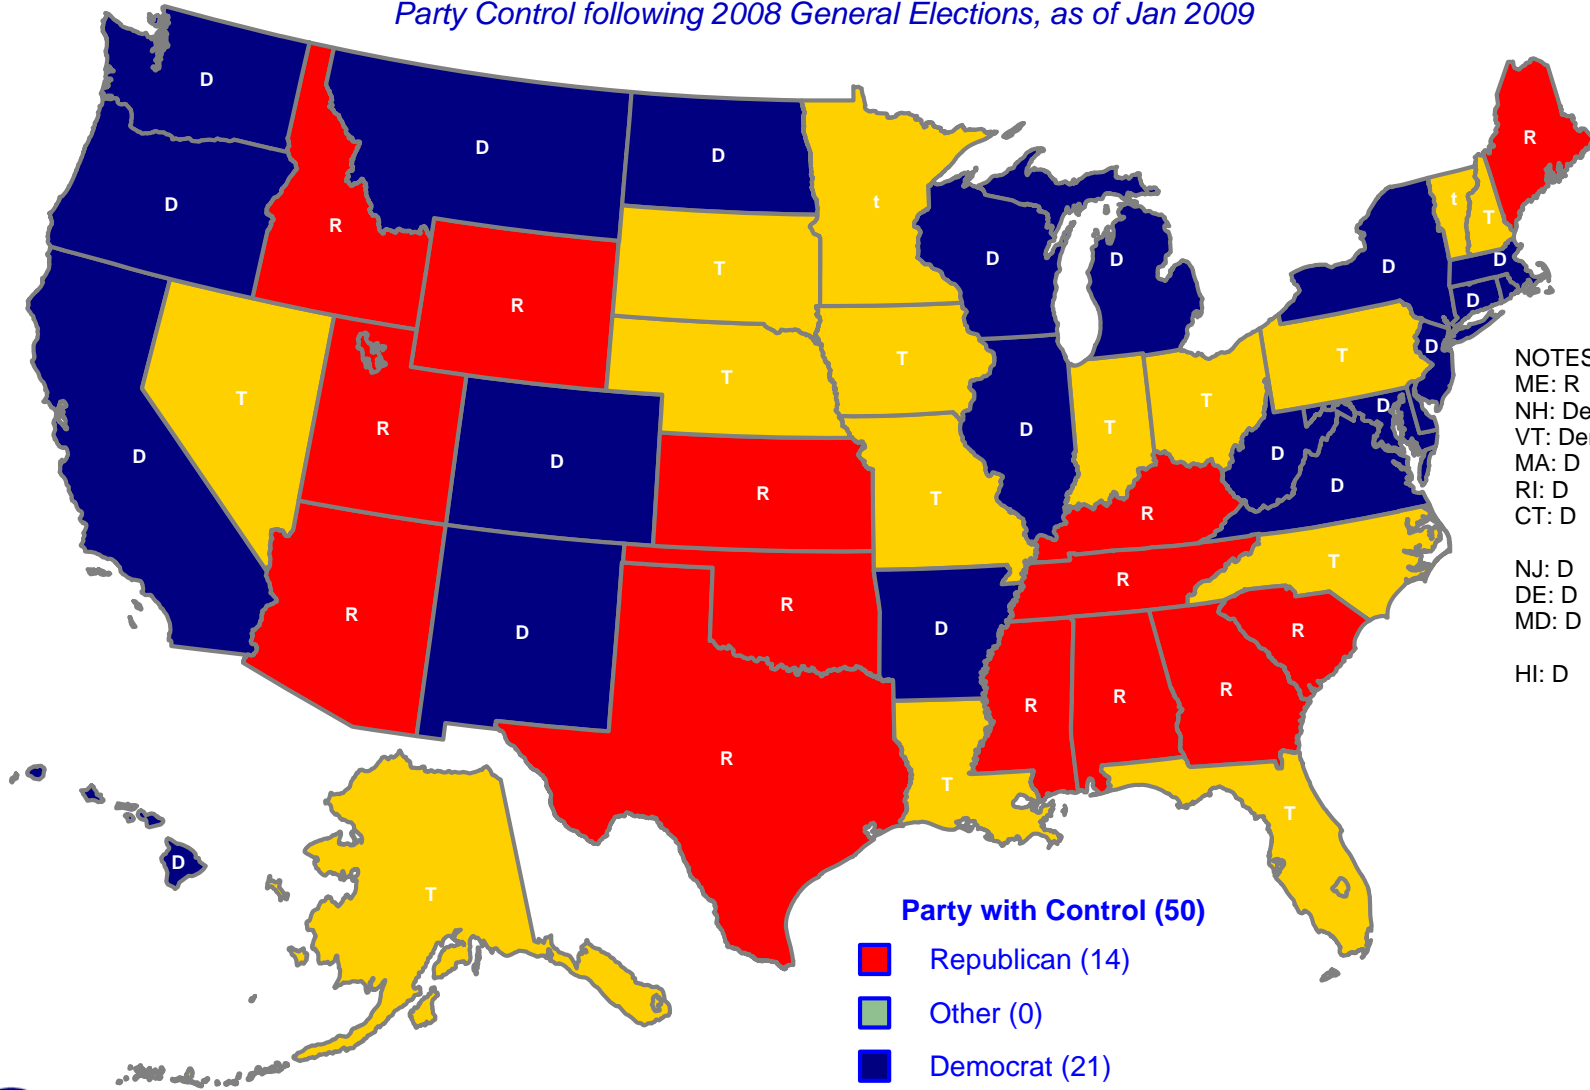

Party Control, U.S. Senate Delegations, 2009

Party Control following 2008 General Elections, as of Jan 2009

NOTES:
ME: R
NH: Dem/Rep
VT: Dem/Ind
MA: D
RI: D
CT: D

NJ: D
DE: D
MD: D

HI: D

Party with Control (50)

- Republican (14)
- Other (0)
- Democrat (21)
- Tied (15)