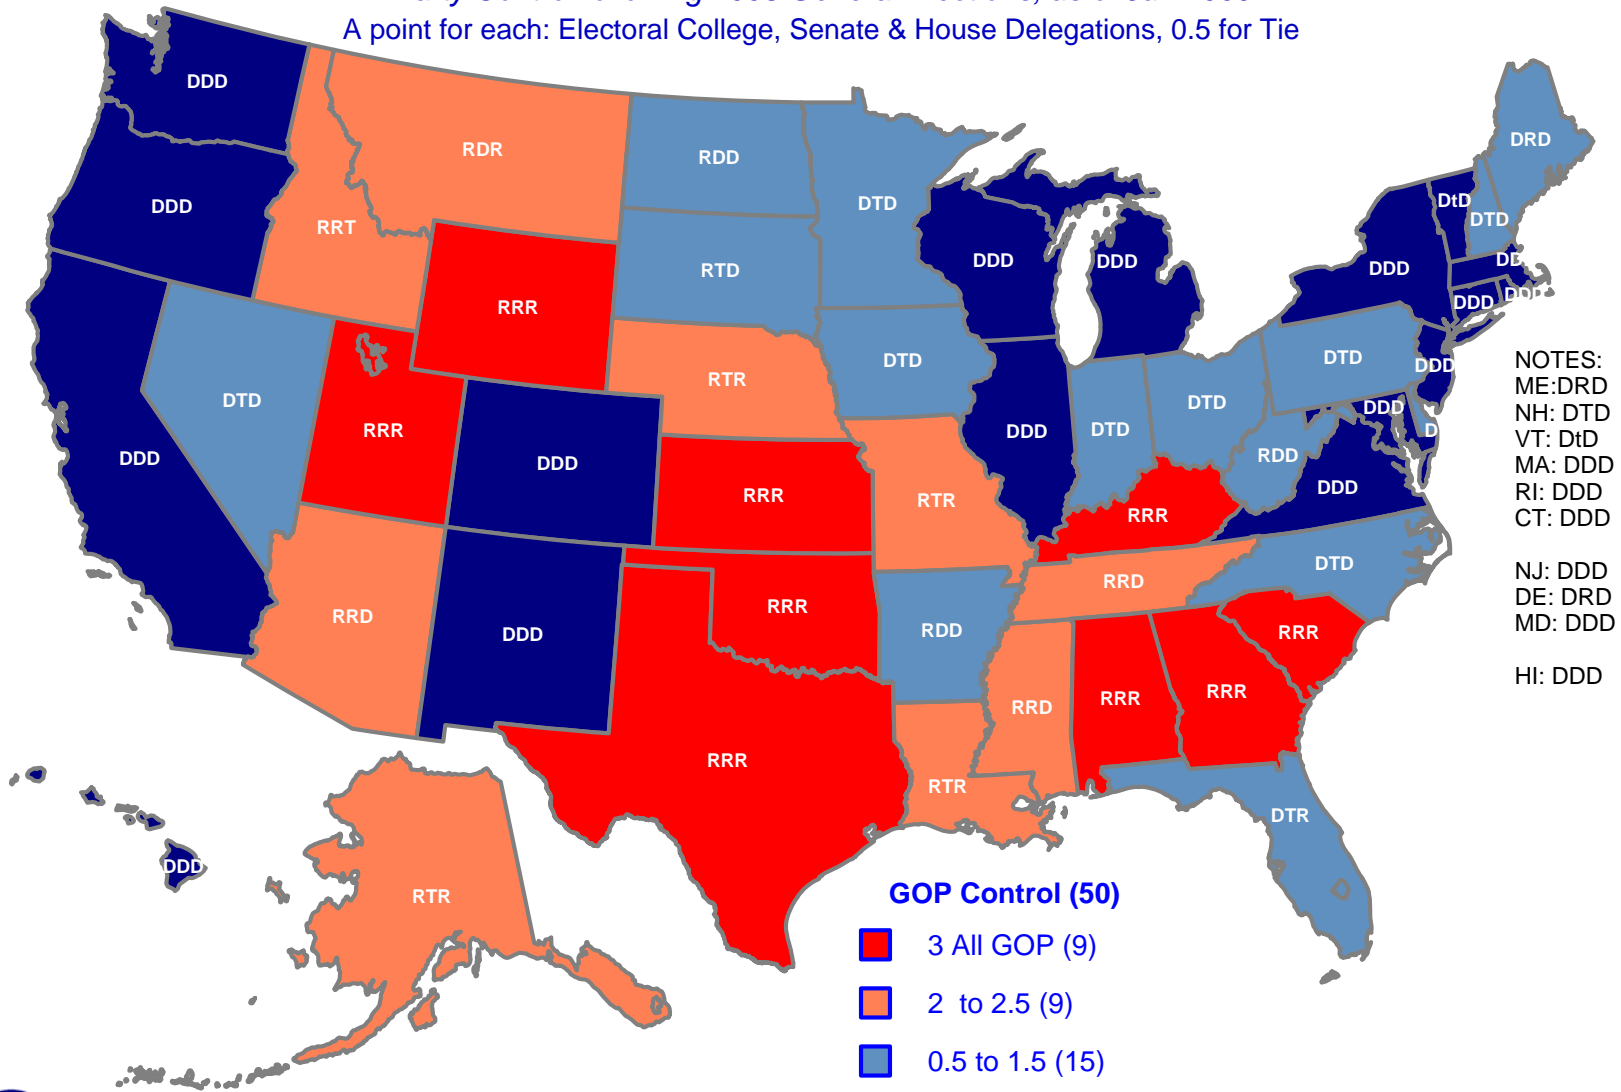

Party Control, President & Congress, 2009

Party Control following 2008 General Elections, as of Jan 2009

A point for each: Electoral College, Senate & House Delegations, 0.5 for Tie

NOTES:
 ME: DRD
 NH: DTD
 VT: DtD
 MA: DDD
 RI: DDD
 CT: DDD

 NJ: DDD
 DE: DRD
 MD: DDD

 HI: DDD

- GOP Control (50)**
- 3 All GOP (9)
 - 2 to 2.5 (9)
 - 0.5 to 1.5 (15)
 - 0 No GOP (17)

Note:
 Party Control based upon general election results; some specials/switches may be included.
 Nebraska has a unicameral nonpartisan legislature; 2 points given for Governor.