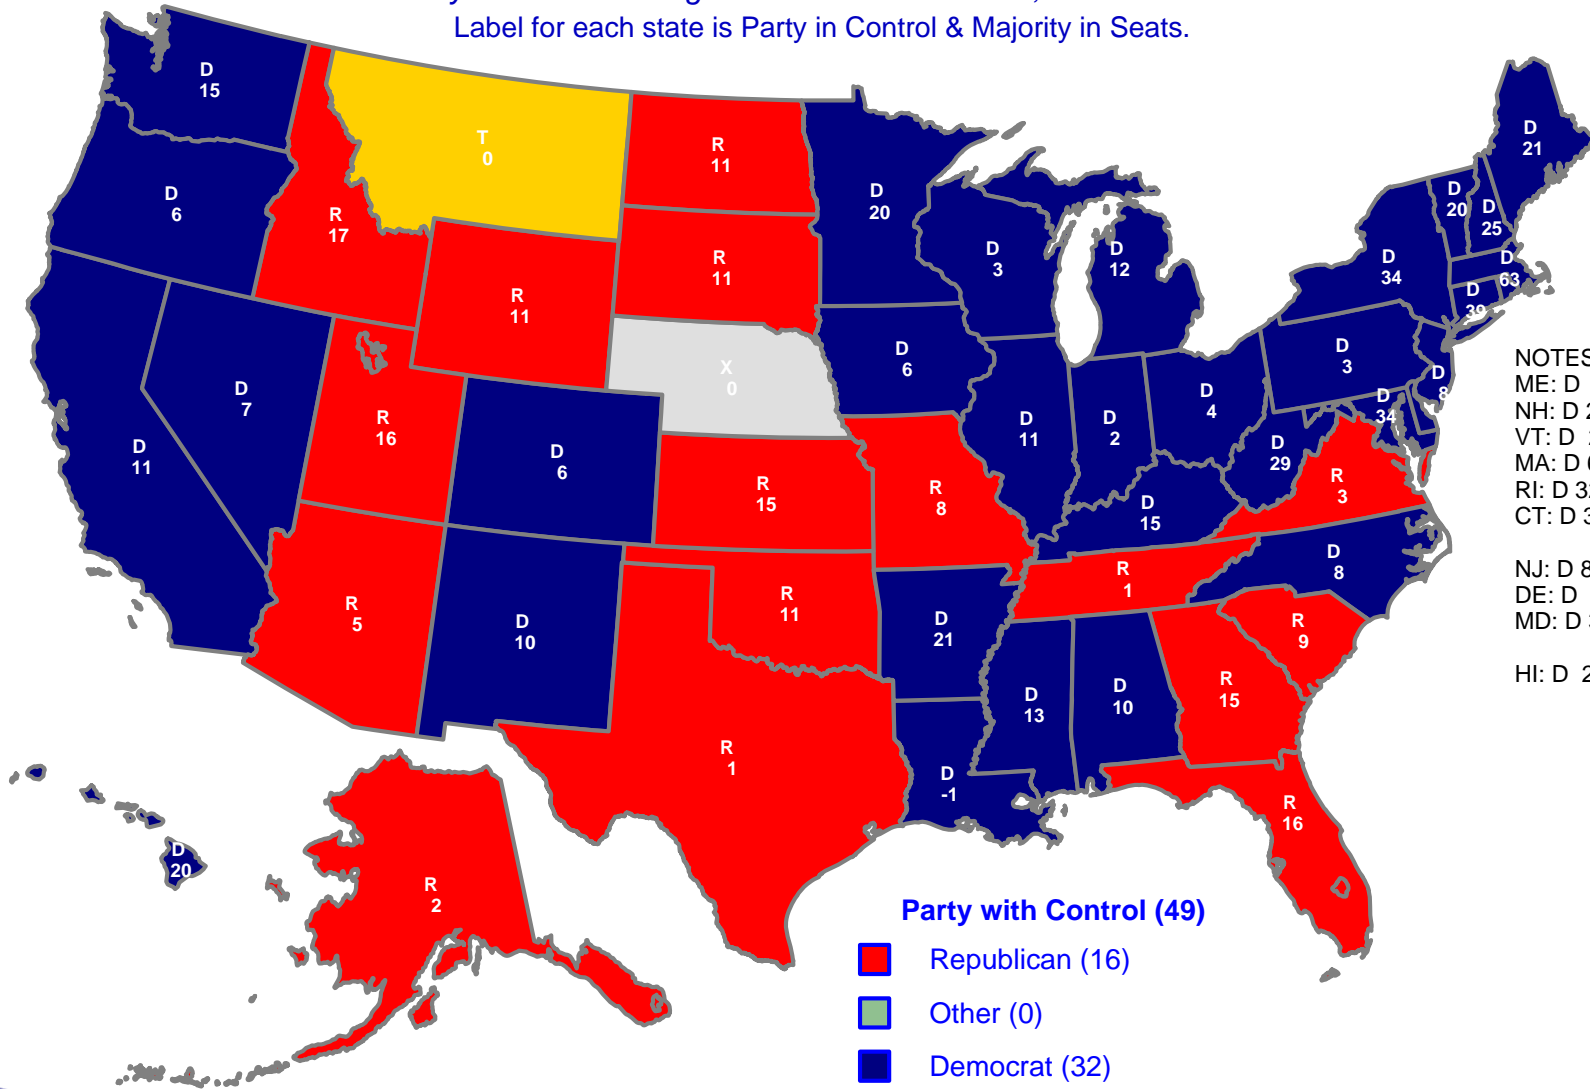

Party Control, State Houses, 2009

Party Control following 2008 General Elections, as of Jan 2009

Label for each state is Party in Control & Majority in Seats.

NOTES:
 ME: D 21
 NH: D 25
 VT: D 20
 MA: D 63
 RI: D 32
 CT: D 39

 NJ: D 8
 DE: D 4
 MD: D 34

 HI: D 20

Party with Control (49)

- Republican (16)
- Other (0)
- Democrat (32)
- Tied (1)

Note:
 Party Control based upon general election results; some specials/switches may be included.
 Nebraska has a unicameral nonpartisan legislature; 2 points given for Governor.