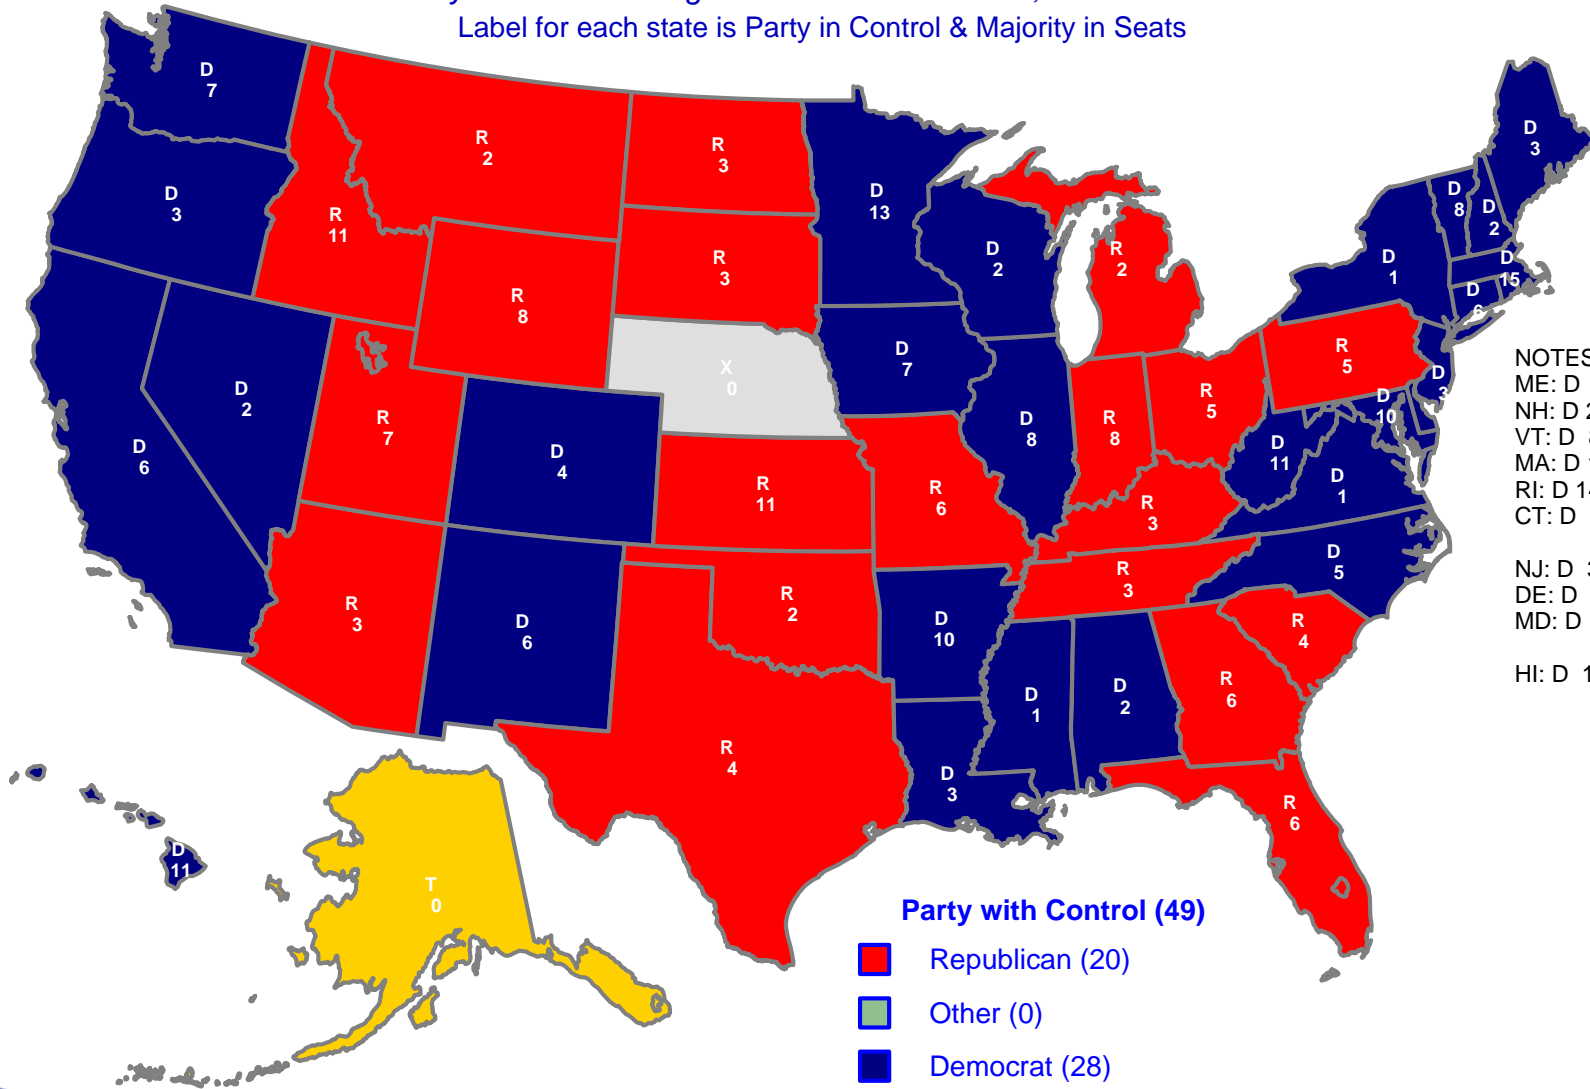

Party Control, State Senates, 2009

Party Control following 2008 General Elections, as of Jan 2009

Label for each state is Party in Control & Majority in Seats

NOTES:
 ME: D 3
 NH: D 2
 VT: D 8
 MA: D 15
 RI: D 14
 CT: D 6

 NJ: D 3
 DE: D 6
 MD: D 10

 HI: D 11

Party with Control (49)

- Republican (20)
- Other (0)
- Democrat (28)
- Tied (1)

Note:
 Party Control based upon general election results; some specials/switches may be included.
 Nebraska has a unicameral nonpartisan legislature; 2 points given for Governor.