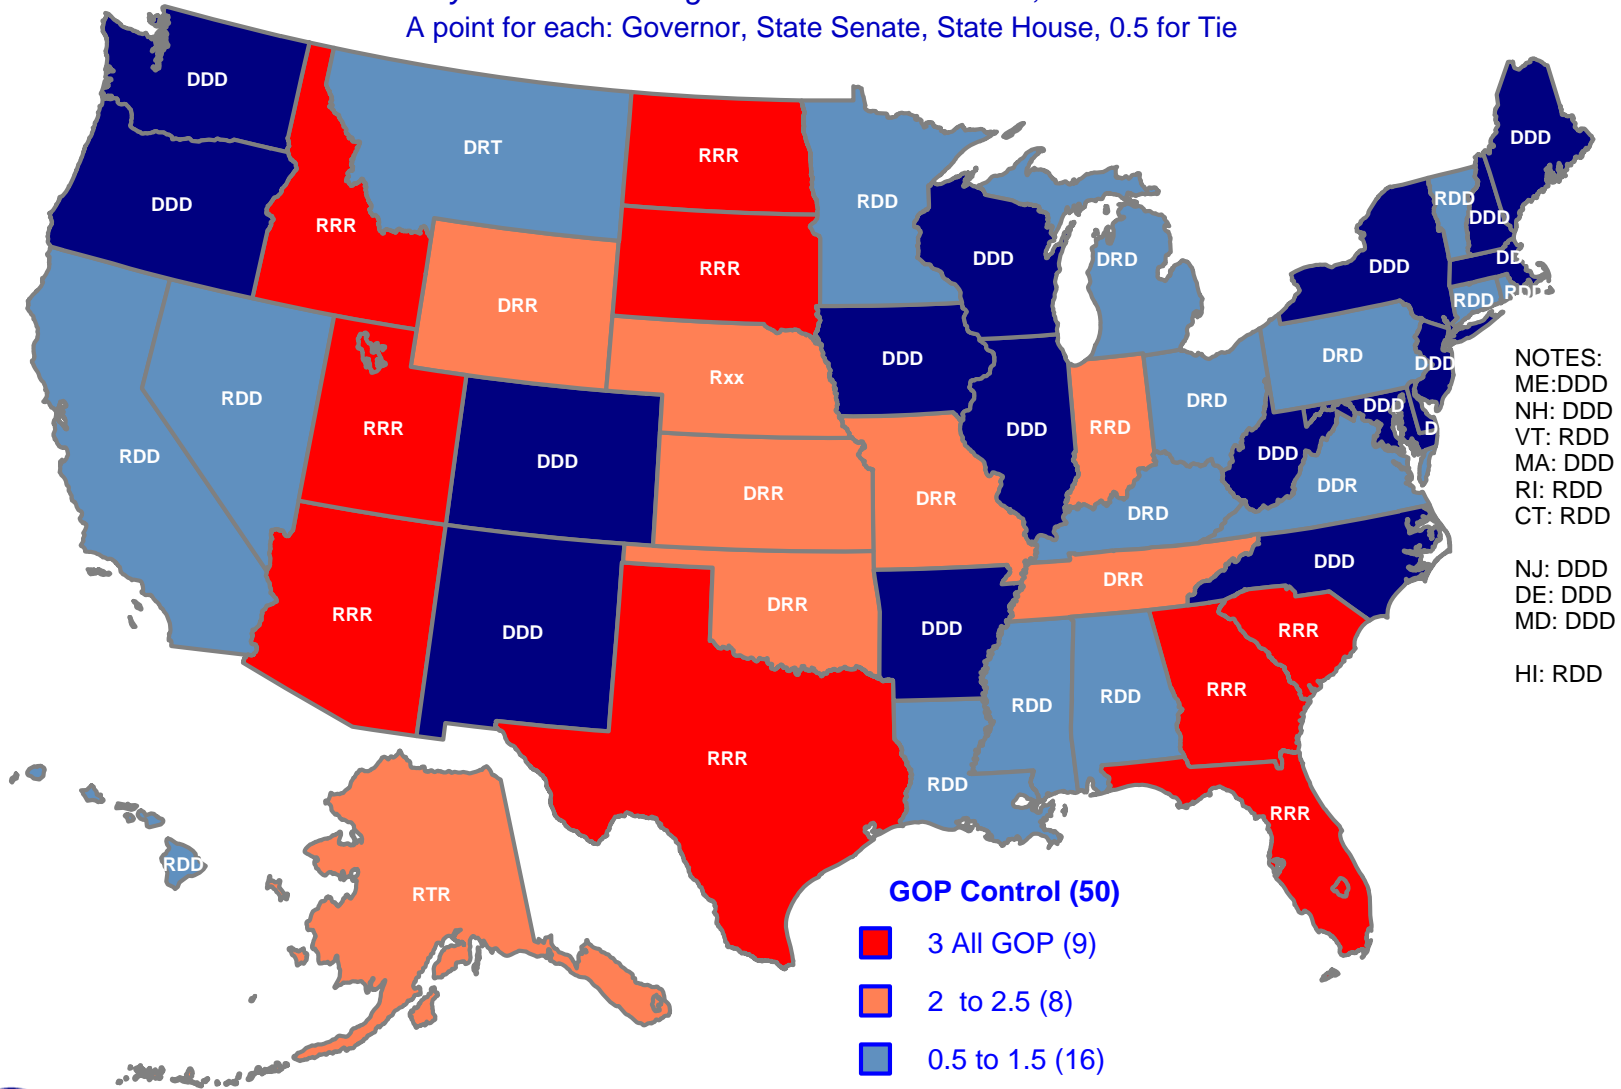

Party Control, Governor & Legislature, 2009

Party Control following 2008 General Elections, as of Jan 2009

A point for each: Governor, State Senate, State House, 0.5 for Tie

NOTES:
 ME: DDD
 NH: DDD
 VT: RDD
 MA: DDD
 RI: RDD
 CT: RDD

 NJ: DDD
 DE: DDD
 MD: DDD

 HI: RDD

- GOP Control (50)**
- 3 All GOP (9)
 - 2 to 2.5 (8)
 - 0.5 to 1.5 (16)
 - 0 No GOP (17)

Note:
 Party Control based upon general election results; some specials/switches may be included.
 Nebraska has a unicameral nonpartisan legislature; 2 points given for Governor.