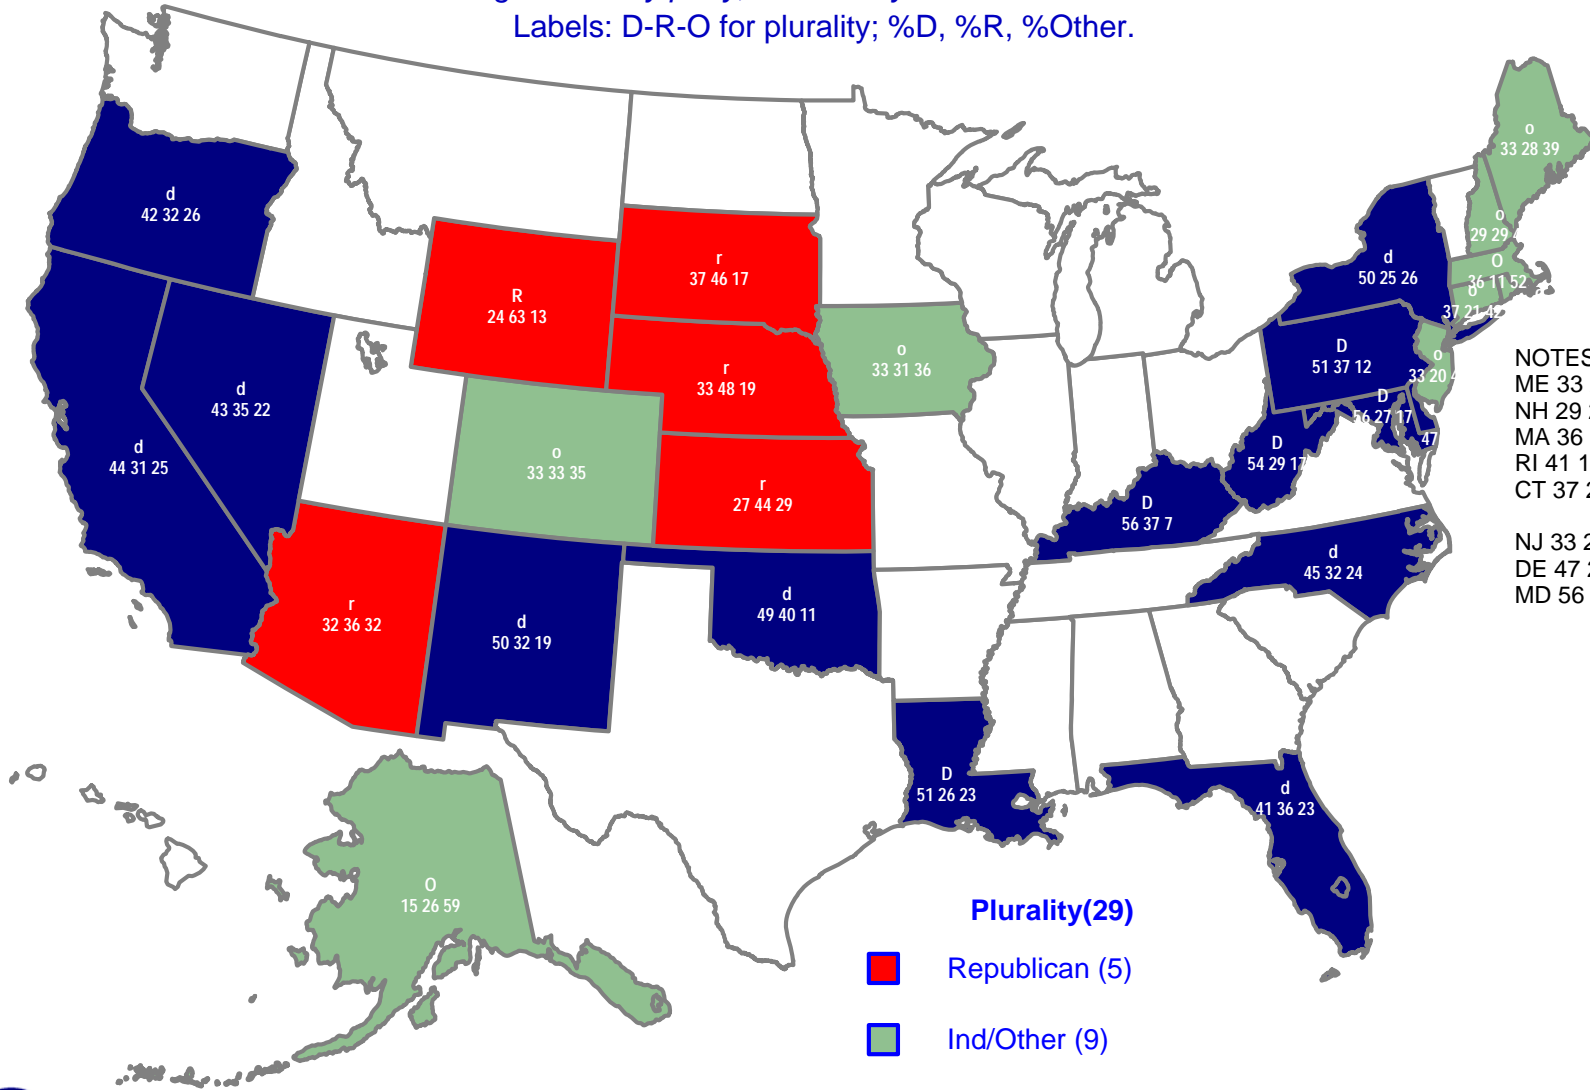

# Party Enrollment, 2010

Registration by party, for Primary or General elections

Labels: D-R-O for plurality; %D, %R, %Other.

NOTES:  
 ME 33 28 39 (o)  
 NH 29 29 42 (o)  
 MA 36 11 52 (O)  
 RI 41 10 49 (o)  
 CT 37 21 42 (o)  
 NJ 33 20 46 (o)  
 DE 47 29 24 (d)  
 MD 56 27 17 (D)

### Plurality(29)

- Republican (5)
- Ind/Other (9)
- Democrat (15)