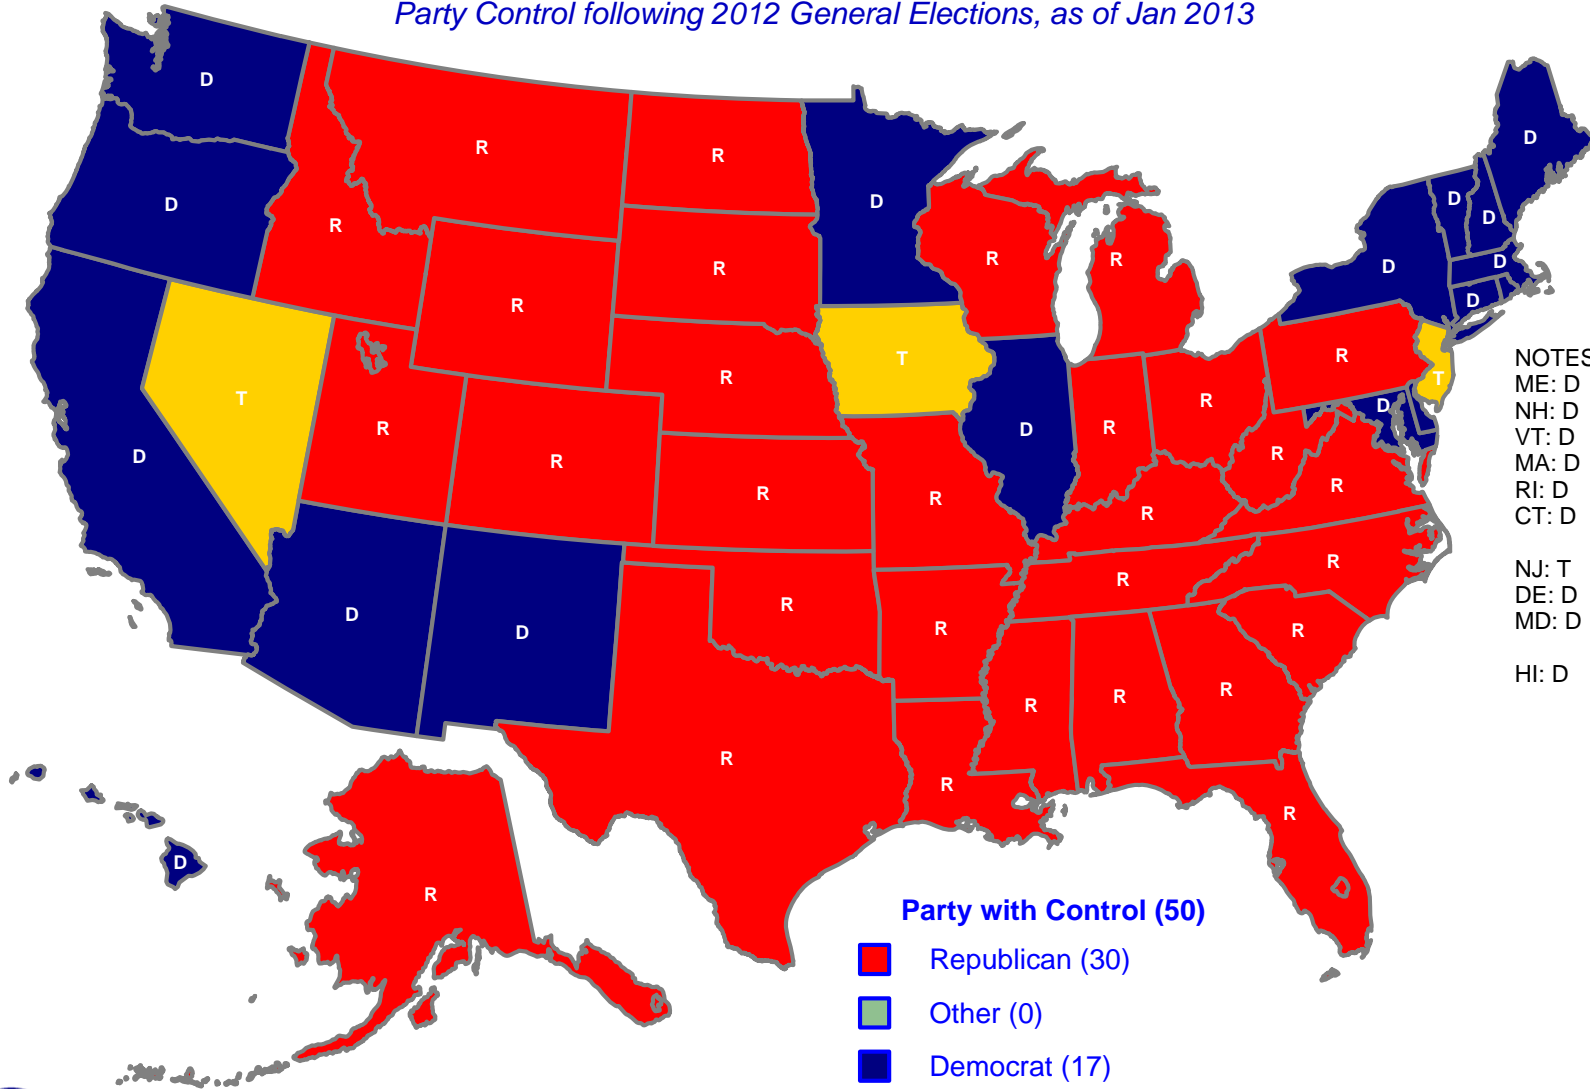

Party Control, U.S. House Delegations, 2013

Party Control following 2012 General Elections, as of Jan 2013

NOTES:
ME: D
NH: D
VT: D
MA: D
RI: D
CT: D

NJ: T
DE: D
MD: D

HI: D

Party with Control (50)

- Republican (30)
- Other (0)
- Democrat (17)
- Tied (3)