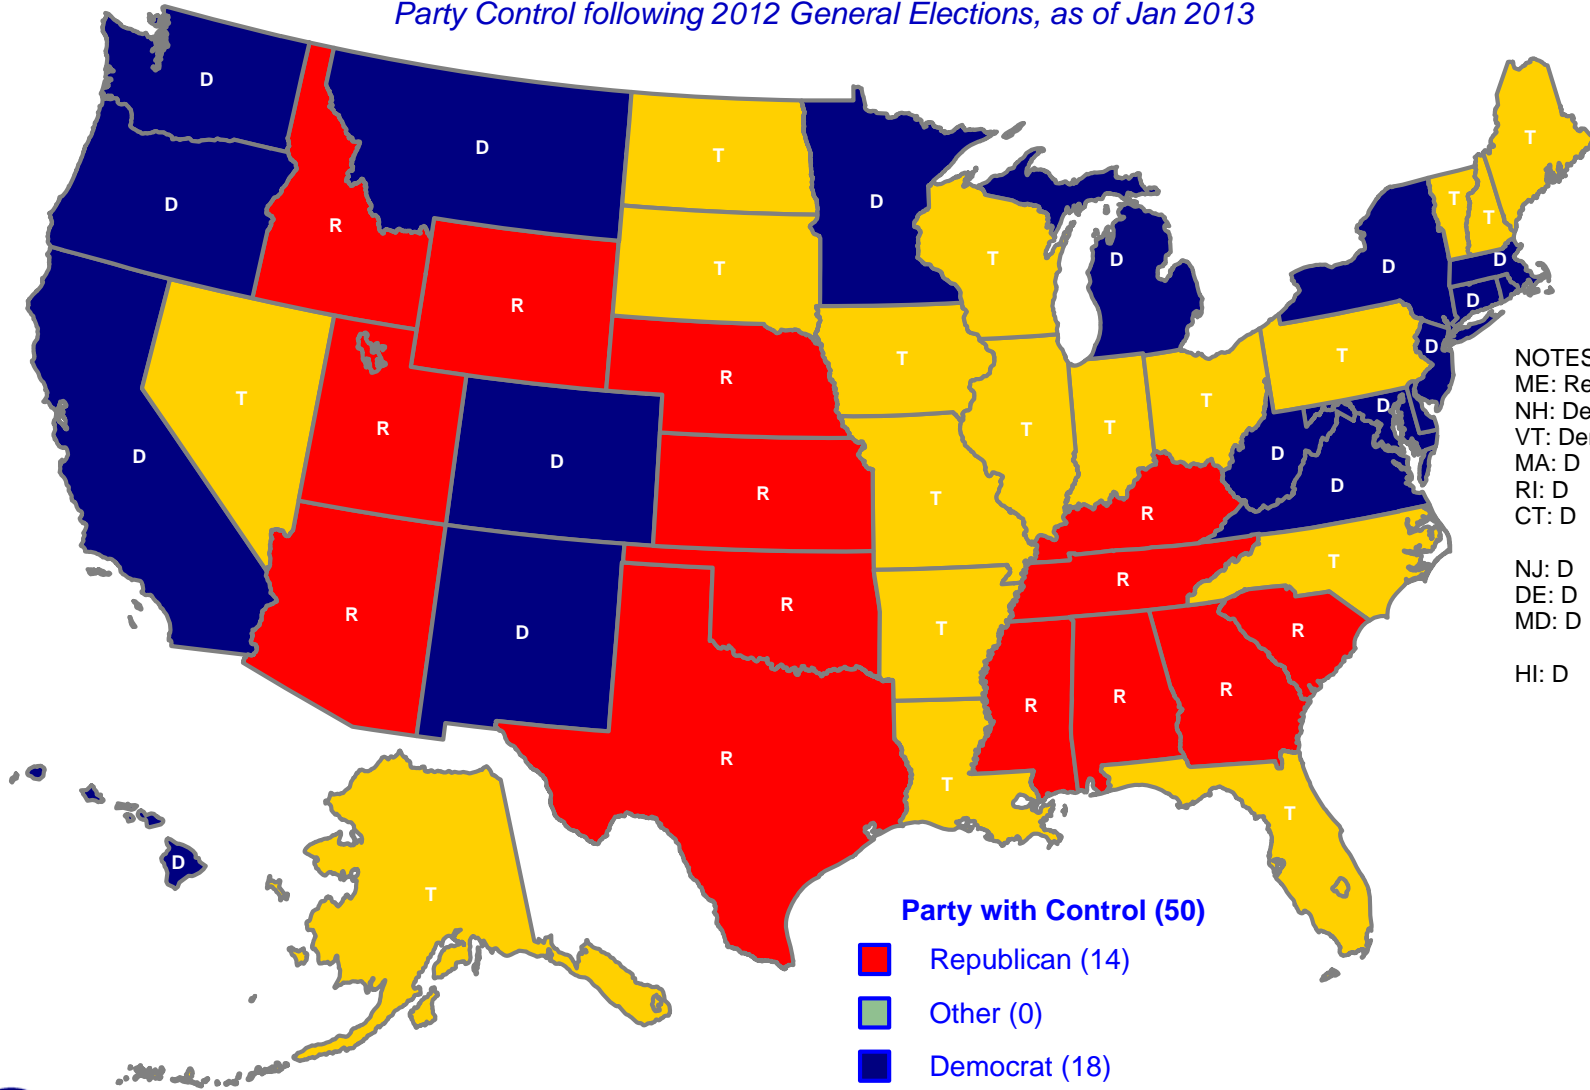

Party Control, U.S. Senate Delegations, 2013

Party Control following 2012 General Elections, as of Jan 2013

NOTES:
ME: Rep/Ind
NH: Dem/Rep
VT: Dem/Ind
MA: D
RI: D
CT: D

NJ: D
DE: D
MD: D

HI: D

Party with Control (50)

- Republican (14)
- Other (0)
- Democrat (18)
- Tied (18)