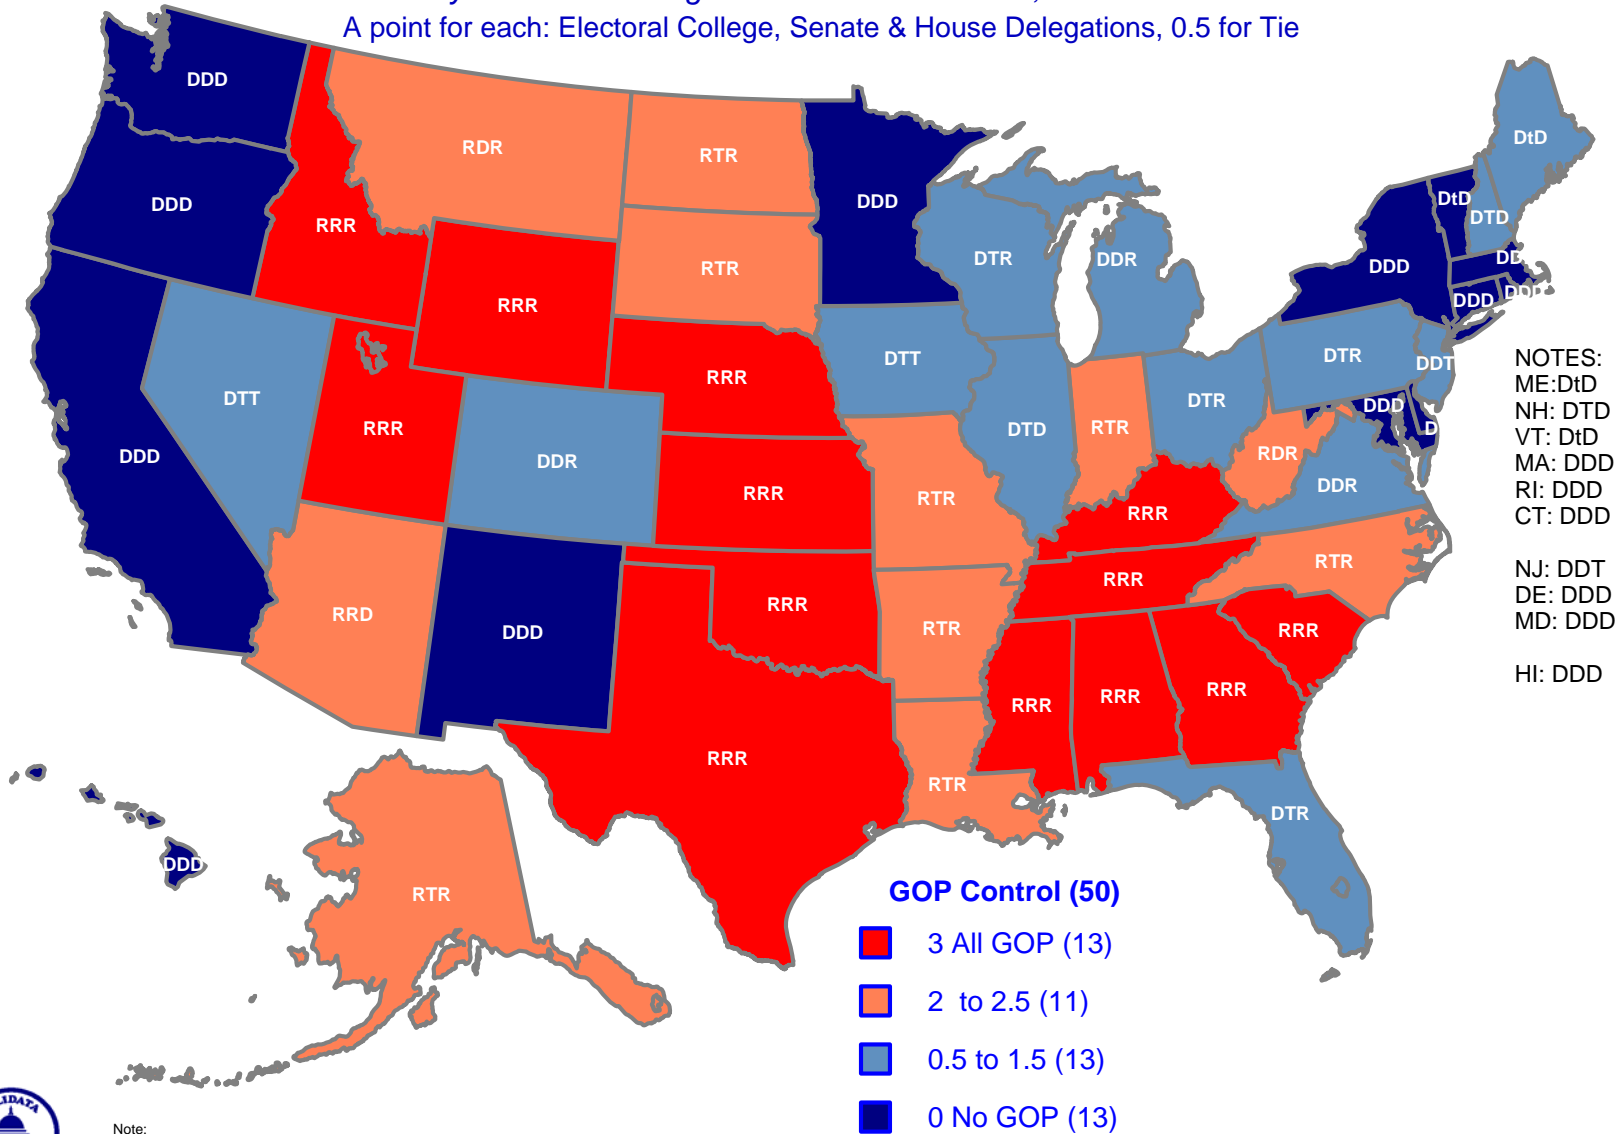

Party Control, President & Congress, 2013

Party Control following 2012 General Elections, as of Jan 2013

A point for each: Electoral College, Senate & House Delegations, 0.5 for Tie

NOTES:
 ME: DtD
 NH: DTD
 VT: DtD
 MA: DDD
 RI: DDD
 CT: DDD

 NJ: DDT
 DE: DDD
 MD: DDD

 HI: DDD

Note:
 Party Control based upon general election results; some specials/switches may be included.
 Nebraska has a unicameral nonpartisan legislature; 2 points given for Governor.