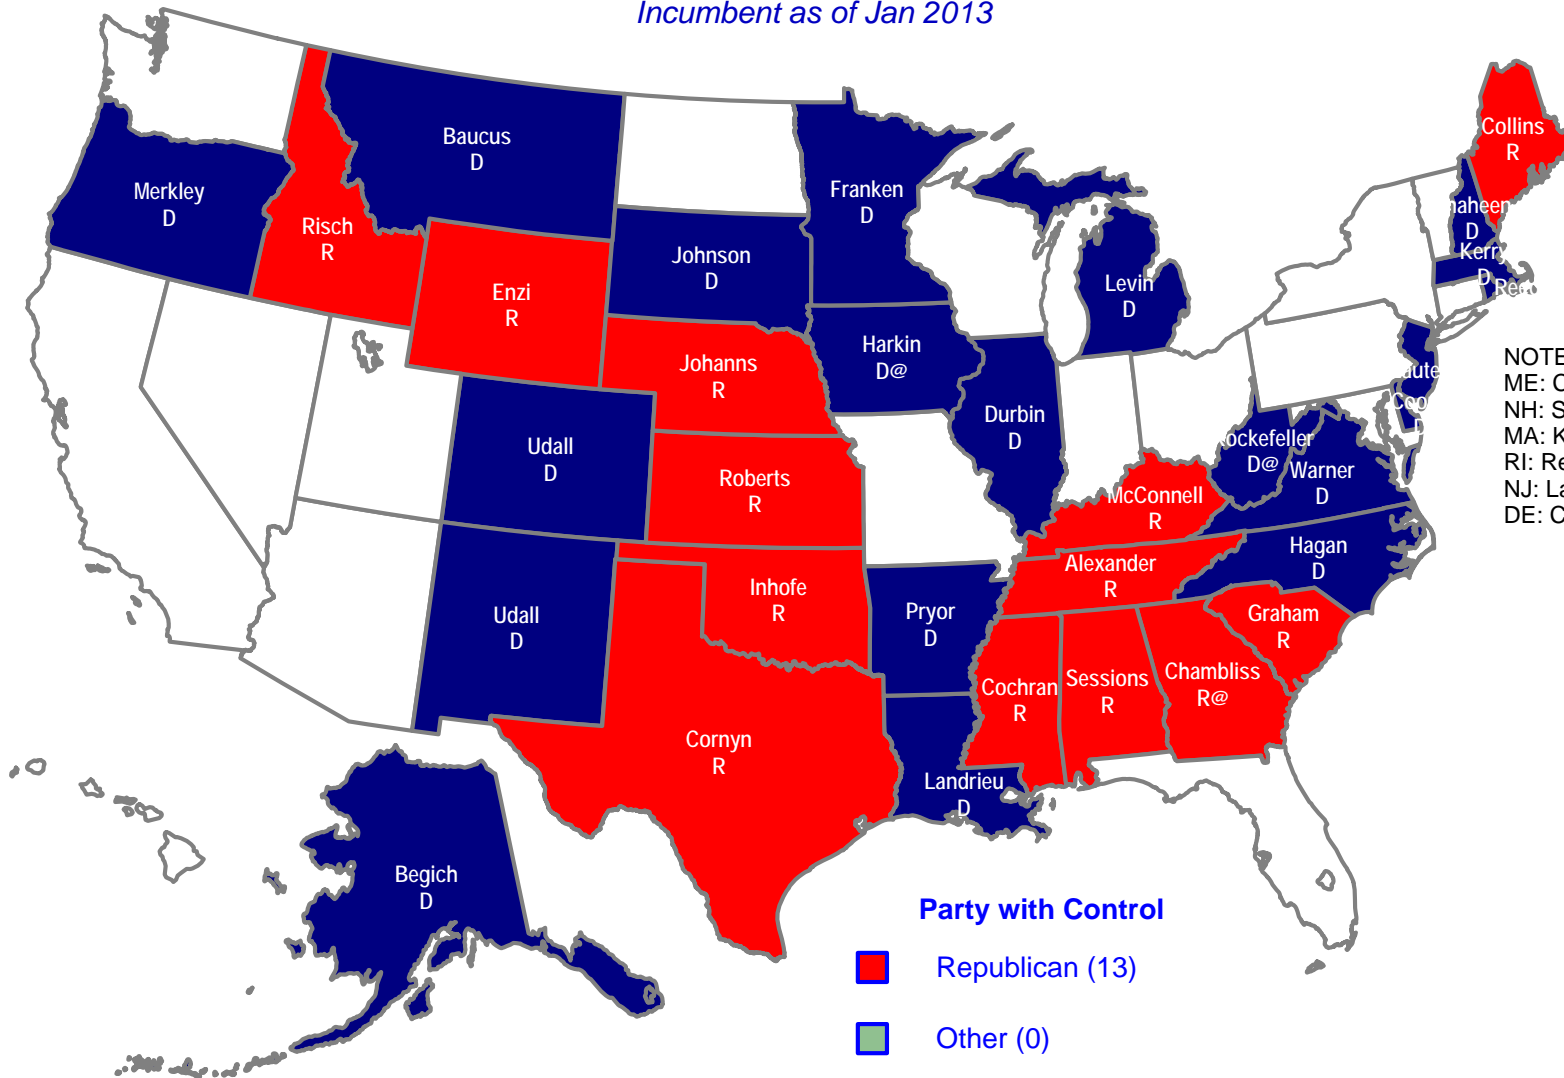

Races Up in 2014, U.S. Senate

Incumbent as of Jan 2013

NOTES:
 ME: Collins (R)
 NH: Shaheen (D)
 MA: Kerry (D)
 RI: Reed (D)
 NJ: Lautenberg (D)
 DE: Coons (D)

Party with Control

- Republican (13)
- Other (0)
- Democrat (20)

"@" indicates incumbent is not running for reelection.