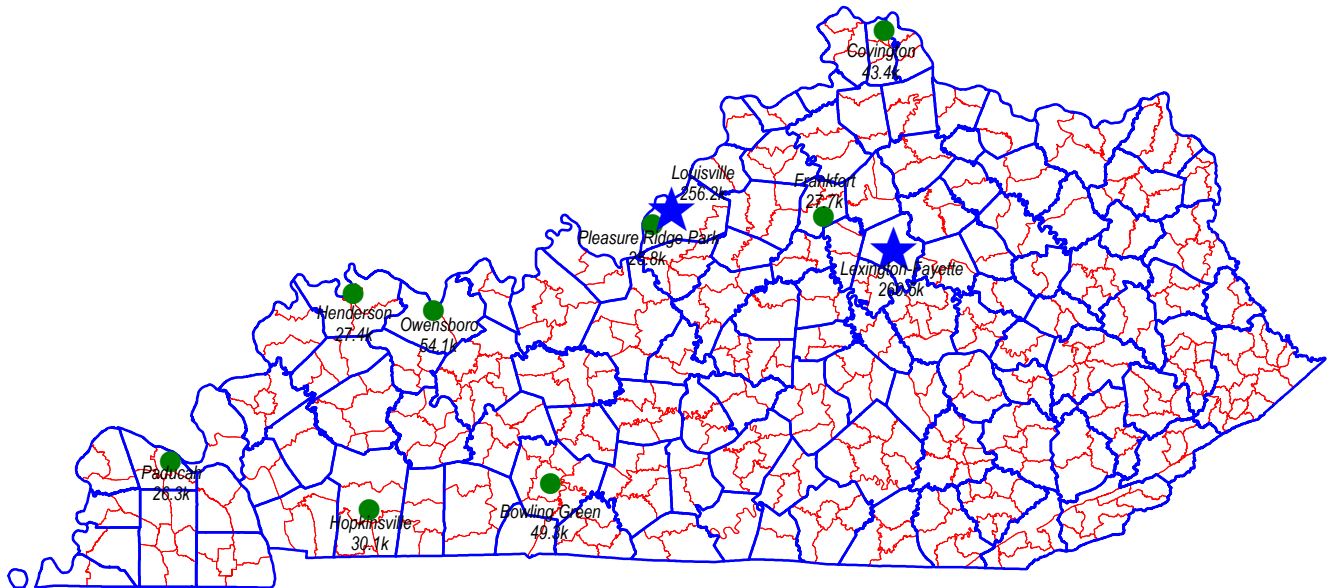

KENTUCKY, Selected Places

2000 Census of Population and Housing, County Subdivisions

Labels for some places may be missing to assist in the clarity of the map.

Population Size

- over 1,000,000 (0)
- over 100,000 (2)
- over 25,000 (8)

County Code Listing

KENTUCKY, 120 Counties

County or Equivalent	Cy Seq	Population Centers	County Seat	1990 Tot. Pop.	2000 Tot. Pop.	FIPS Code	Polidata CyAbb
ADAIR	1	Columbia	Columbia	15,360	17,244	1	ADAIR
ALLEN	2	Scottsville	Scottsville	14,628	17,800	3	ALLEN
ANDERSON	3	Lawrenceburg	Lawrenceburg	14,571	19,111	5	ANDER
BALLARD	4	La Center	Wickliffe	7,902	8,286	7	BALLA
BARREN	5	Glasgow	Glasgow	34,001	38,033	9	BARRE
BATH	6	Owingsville	Owingsville	9,692	11,085	11	BATH_
BELL	7	Middlesborough	Pineville	31,506	30,060	13	BELL_
BOONE	8	Florence	Burlington	57,589	85,991	15	BOONE
BOURBON	9	Paris	Paris	19,236	19,360	17	BOURB
BOYD	10	Ashland	Catlettsburg	51,096	49,752	19	BOYD_
BOYLE	11	Danville	Danville	25,590	27,697	21	BOYLE
BRACKEN	12	Brooksville	Brooksville	7,766	8,279	23	BRACK
BREATHITT	13	Jackson	Jackson	15,703	16,100	25	BREAT
BRECKINRIDGE	14	Hardinsburg	Hardinsburg	16,312	18,648	27	BRECK
BULLITT	15	Shepherdsville	Shepherdsville	47,567	61,236	29	BULLI
BUTLER	16	Morgantown	Morgantown	11,245	13,010	31	BUTLE
CALDWELL	17	Princeton	Princeton	13,232	13,060	33	CALDW
CALLOWAY	18	Murray	Murray	30,735	34,177	35	CALLO
CAMPBELL	19	Newport	Newport	83,866	88,616	37	CAMPB
CARLISLE	20	Bardwell	Bardwell	5,238	5,351	39	CARLI
CARROLL	21	Carrollton	Carrollton	9,292	10,155	41	CARRO
CARTER	22	Grayson	Grayson	24,340	26,889	43	CARTE
CASEY	23	Liberty	Liberty	14,211	15,447	45	CASEY
CHRISTIAN	24	Hopkinsville	Hopkinsville	68,941	72,265	47	CHRIS
CLARK	25	Winchester	Winchester	29,496	33,144	49	CLARK
CLAY	26	Burning Springs	Manchester	21,746	24,556	51	CLAY_
CLINTON	27	Albany	Albany	9,135	9,634	53	CLINT
CRITTENDEN	28	Marion	Marion	9,196	9,384	55	CRITT
CUMBERLAND	29	Burkesville	Burkesville	6,784	7,147	57	CUMBE
DAVISS	30	Owensboro	Owensboro	87,189	91,545	59	DAVIE
EDMONSON	31	Brownsville	Brownsville	10,357	11,644	61	EDMON
ELLIOTT	32	Sandy Hook	Sandy Hook	6,455	6,748	63	ELLIO
ESTILL	33	Irvine	Irvine	14,614	15,307	65	ESTIL
FAYETTE	34	Lexington-Fayette	Lexington	225,366	260,512	67	FAYET
FLEMING	35	Flemingsburg	Flemingsburg	12,292	13,792	69	FLEMI
FLOYD	36	Prestonsburg	Prestonsburg	43,586	42,441	71	FLOYD
FRANKLIN	37	Frankfort	Frankfort	44,143	47,687	73	FRANK
FULTON	38	Fulton	Hickman	8,271	7,752	75	FULTO
GALLATIN	39	Warsaw	Warsaw	5,393	7,870	77	GALLA
GARRARD	40	Lancaster	Lancaster	11,579	14,792	79	GARRA

POLIDATA (R) Demographic and Political Guides. All Rights Reserved. Copyright (c) 2002. www.polidata.us

1. County Equivalents include Independent Cities in MD, MO, NV and VA; Boroughs or Census Areas in AK; Parishes in LA; DC treated as State and County.

2. Counties are the primary legal subdivisions of a state. In the New England states they perform few, if any, governmental functions.

3. In some states (CT, RI) they are recognized as historic geographic areas for statistical purposes only.

4. The FIPS Code is the Federal Information Processing Standards code; 3 digit county code unique within the state, 2 digit state code unique within the nation.

5. The Polidata CyAbb is an abbreviation used primarily on our maps. The Cy Seq is a sequential count of county units within the state. Asterisk indicates a break in sequence.