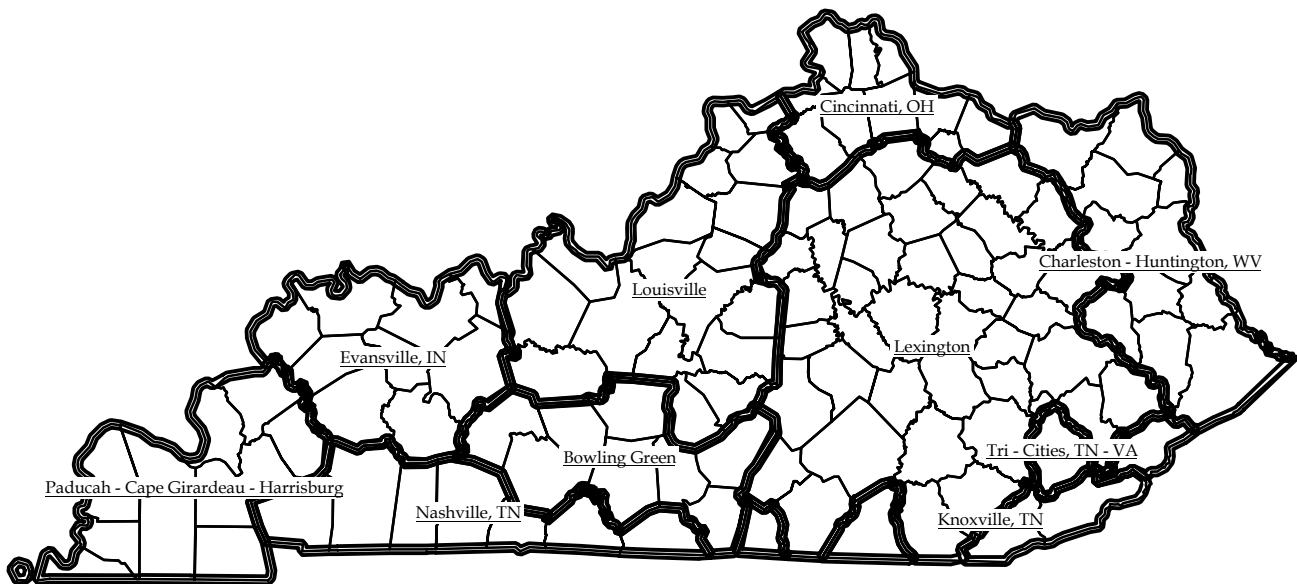

Designated Market Areas, DMAs

Groups of Counties assigned by Nielsen Media Research (2000)

DMAs reflect television media markets. Every county is assigned (very few are split). DMAs may be noncontiguous and cross state borders.