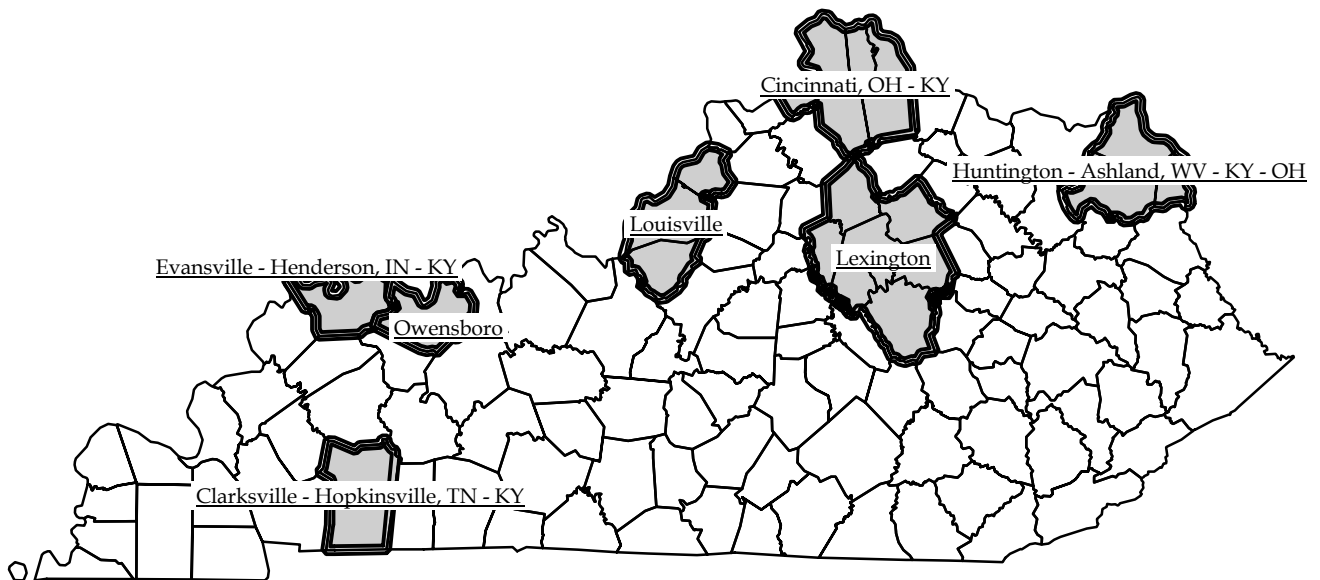

Population by Areas/Markets KENTUCKY

Seq	2000 Est. Pop.	Net % 90-00	Area/Market	% of State	% of Market
	4,041,769	9.6	KENTUCKY		

MSAs-Metropolitan Statistical Areas (OMB, 1999)

1	370,715	17.1	Cincinnati, OH - KY - IN PMSA	9.2	22.5
2	72,265	4.8	Clarksville - Hopkinsville, TN - KY MSA	1.8	34.9
3	44,829	4.2	Evansville - Henderson, IN - KY MSA	1.1	15.1
4	113,532	1.2	Huntington - Ashland, WV - KY - OH MSA	2.8	36.0
5	479,198	18.1	Lexington, KY MSA	11.9	100.0
6	801,018	7.4	Louisville, KY - IN MSA	19.8	78.1
7	91,545	5.0	Owensboro, KY MSA	2.3	100.0
8	2,068,667	8.6	Not Assigned to Metro Area (NAM)	51.2	100.0

KY

GMRs-Metro Groups (Polidata/Maloney, 1999)

1	801,018	7.4	Louisville Metro	19.8	100.0
2	479,198	18.1	Lexington Metro	11.9	100.0
3	370,715	17.1	Cincinnati, OH Metro	9.2	100.0
4	322,171	3.5	Other Metro	8.0	100.0
5	2,068,667	8.6	Non Metro	51.2	100.0

DMAs-Designated Market Areas (Nielsen, 2000)

1	408,607	16.0	Cincinnati, OH -IN - KY DMA	10.1	18.6
2	1,157,108	9.6	Louisville, KY - IN DMA	28.6	75.2
3	37,678	-7.3	Tri - Cities, TN - VA - KY DMA	0.9	4.9
4	1,141,920	13.9	Lexington, KY DMA	28.3	100.0
5	80,342	-4.0	Knoxville, TN - KY DMA	2.0	6.7
6	310,473	-0.1	Charleston - Huntington, WV - KY - OH DMA	7.7	24.8
7	233,823	6.5	Paducah - Cape Girardeau - Harrisburg, KY - IL - MO - TN DMA	5.8	24.0
8	285,735	3.2	Evansville, IN - IL - KY DMA	7.1	40.0
9	179,001	8.5	Nashville, TN - KY DMA	4.4	8.1
10	207,082	16.2	Bowling Green, KY DMA	5.1	100.0

ISRs-Internal State Regions (Polidata, 1996)

1	616,391	5.1	Western Waterlands	15.3	100.0
2	2,285,352	12.8	Bluegrass Heartlands	56.5	100.0
3	448,677	13.3	Scenic Wonderlands	11.1	100.0
4	691,349	2.2	Eastern Highlands	17.1	100.0

Metropolitan Statistical Areas, MSAs

Groups of Counties assigned by OMB (1999)

MSAs reflect federal statistical regions. Some counties are not assigned. MSAs are contiguous yet may cross state boundaries.