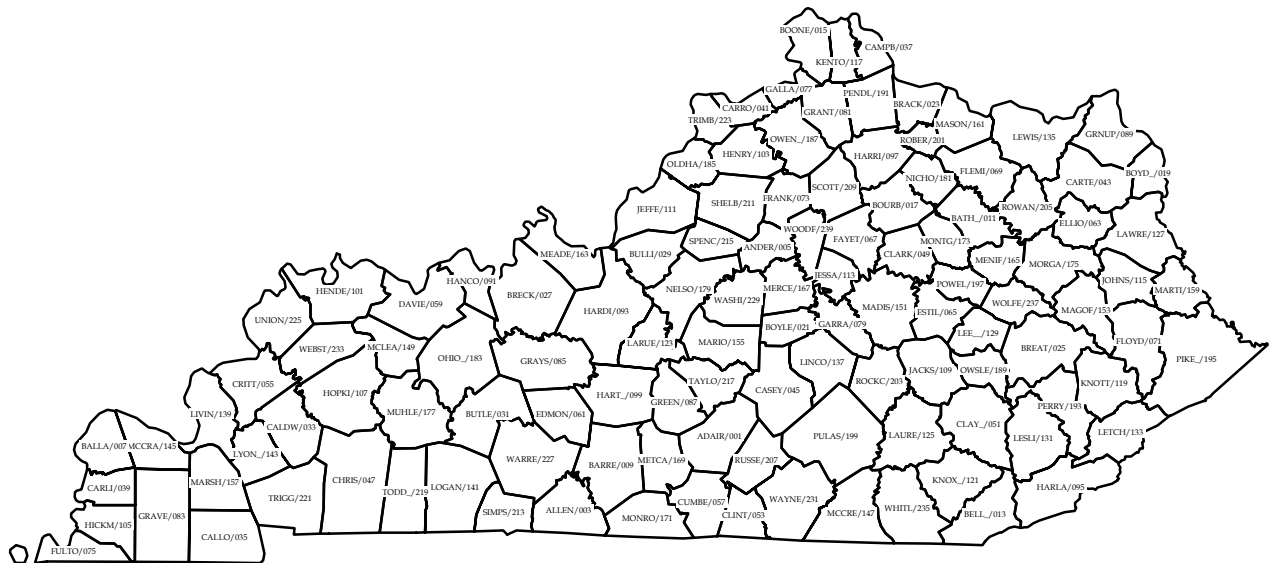

KENTUCKY, 102 Counties

Polidata County Abbreviations and County FIPS Codes

State FIPS Code is 21

Counties are the primary political subdivisions of states. Equivalents include Parishes, Boroughs and Independent Cities.