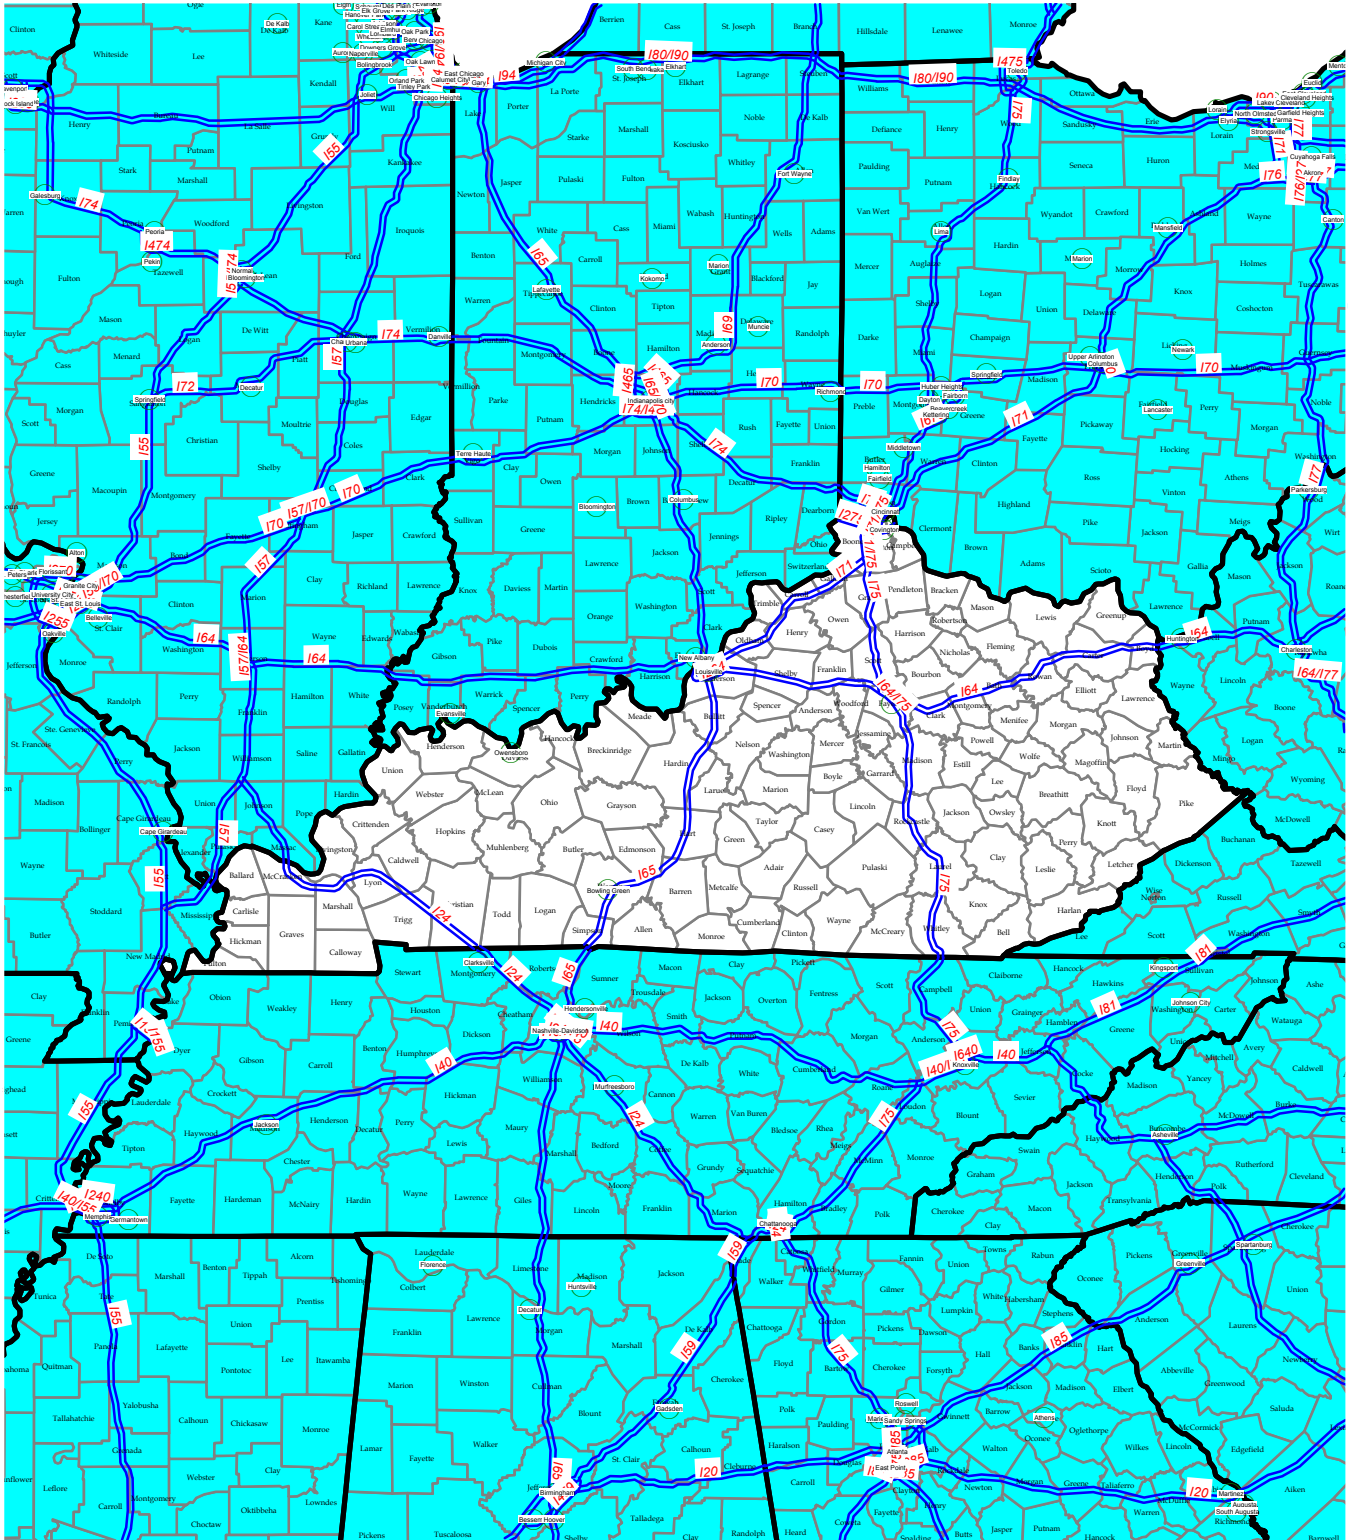

Regional Overview Map

See other maps for census geography

Refer to Gazetteer for profile material