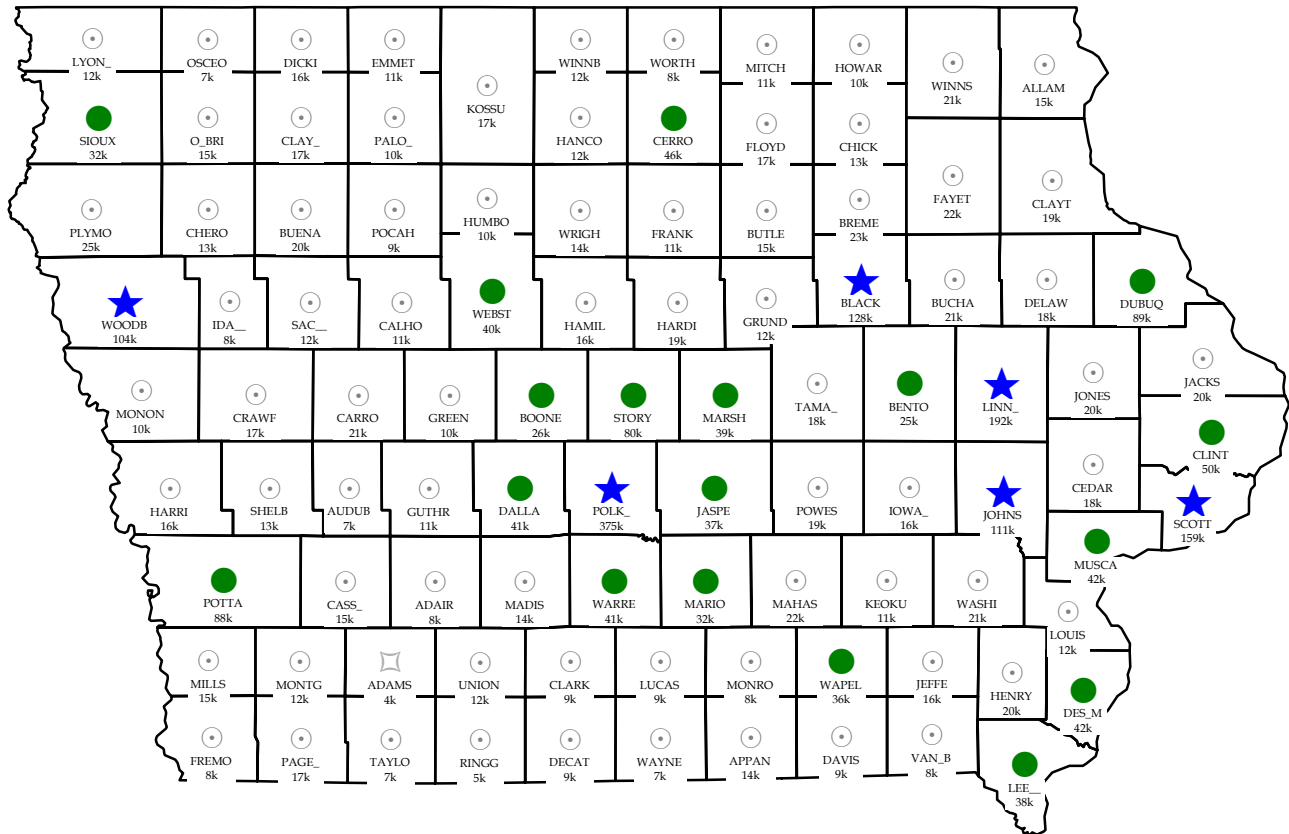

IOWA, County Population

Polidata County Abbreviation and 2000 Total Population (in thousands)

Total Population

-  over 1,000,000 (0)
-  100,000 to 1,000,000 (6)
-  25,000 to 100,000 (18)
-  5,000 to 25,000 (74)
-  under 5,000 (1)

Counties are the primary political subdivisions of states. Equivalents include Parishes, Boroughs and Independent Cities.