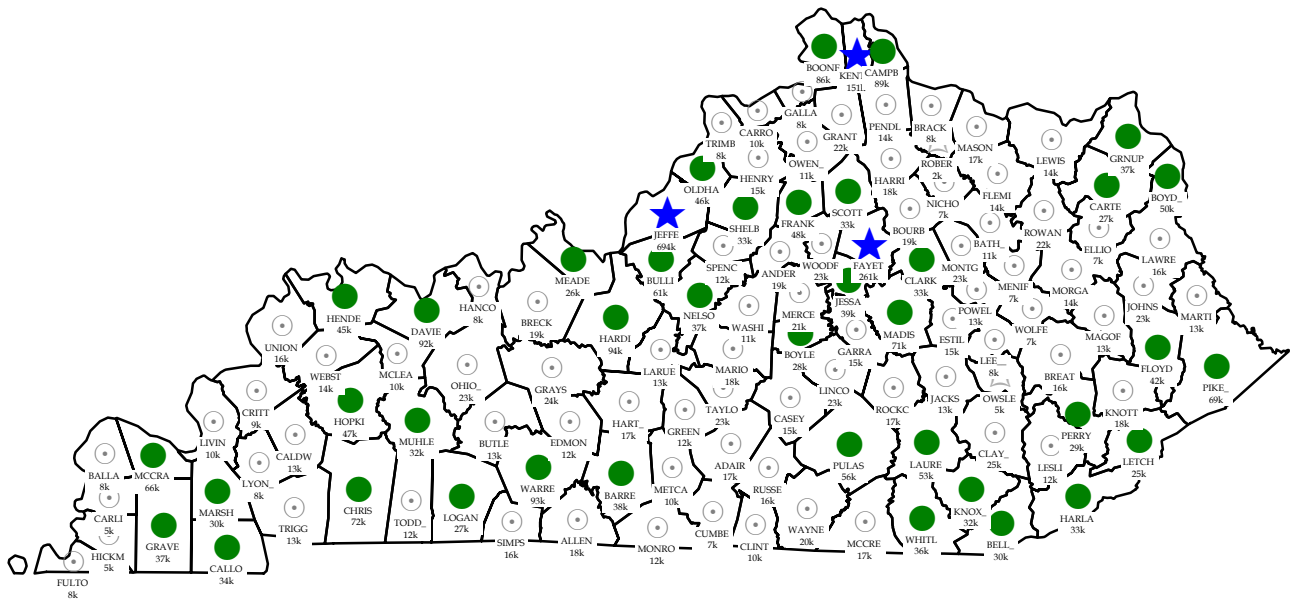

# KENTUCKY, County Population

*Polidata County Abbreviation and 2000 Total Population (in thousands)*

## Total Population

-  over 1,000,000 (0)
-  100,000 to 1,000,000 (3)
-  25,000 to 100,000 (39)
-  5,000 to 25,000 (76)
-  under 5,000 (2)

*Counties are the primary political subdivisions of states. Equivalents include Parishes, Boroughs and Independent Cities.*