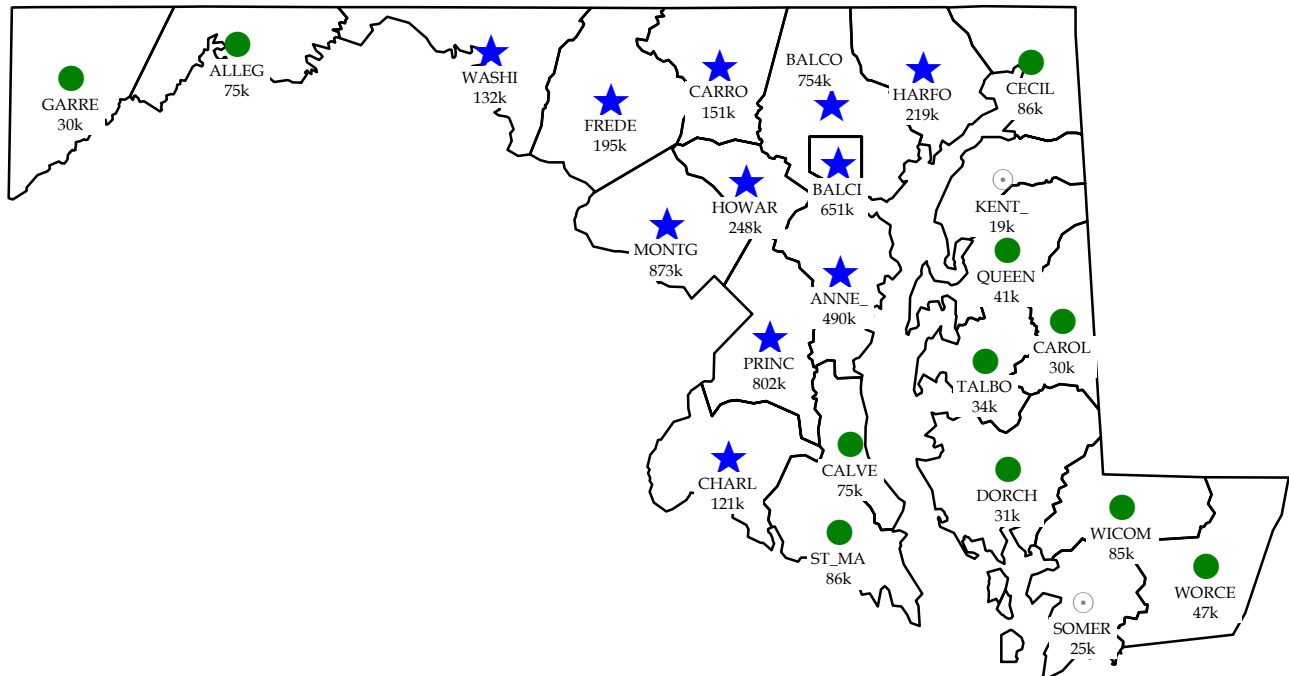

MARYLAND, County Population

Polidata County Abbreviation and 2000 Total Population (in thousands)

Total Population

-  over 1,000,000 (0)
-  100,000 to 1,000,000 (11)
-  25,000 to 100,000 (11)
-  5,000 to 25,000 (2)
-  under 5,000 (0)

Counties are the primary political subdivisions of states. Equivalents include Parishes, Boroughs and Independent Cities.