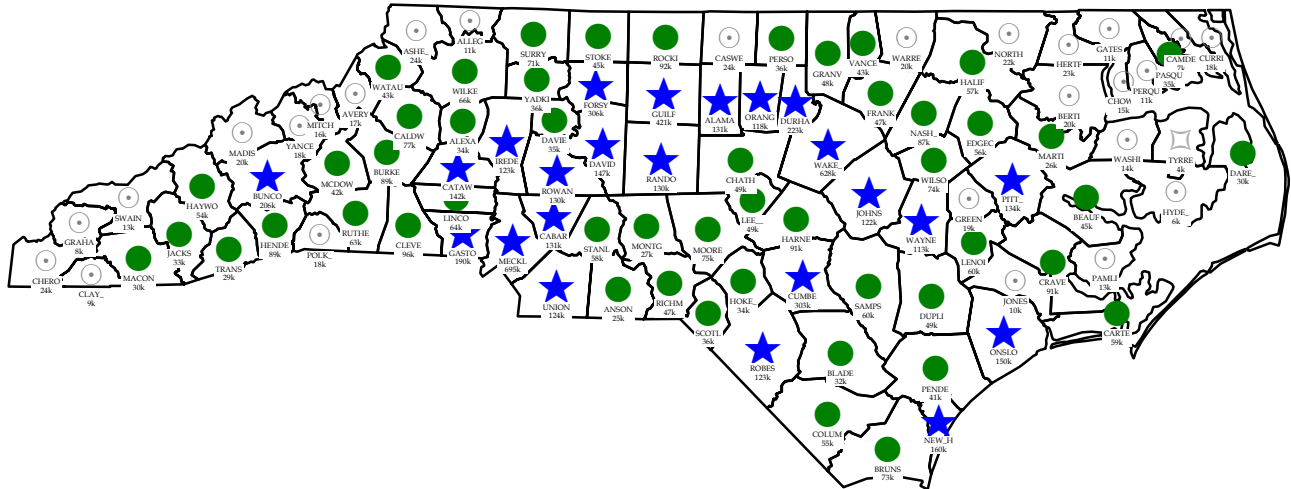

NORTH CAROLINA, County Population

Polidata County Abbreviation and 2000 Total Population (in thousands)

Total Population

-  over 1,000,000 (0)
-  100,000 to 1,000,000 (23)
-  25,000 to 100,000 (50)
-  5,000 to 25,000 (26)
-  under 5,000 (1)

Counties are the primary political subdivisions of states. Equivalents include Parishes, Boroughs and Independent Cities.