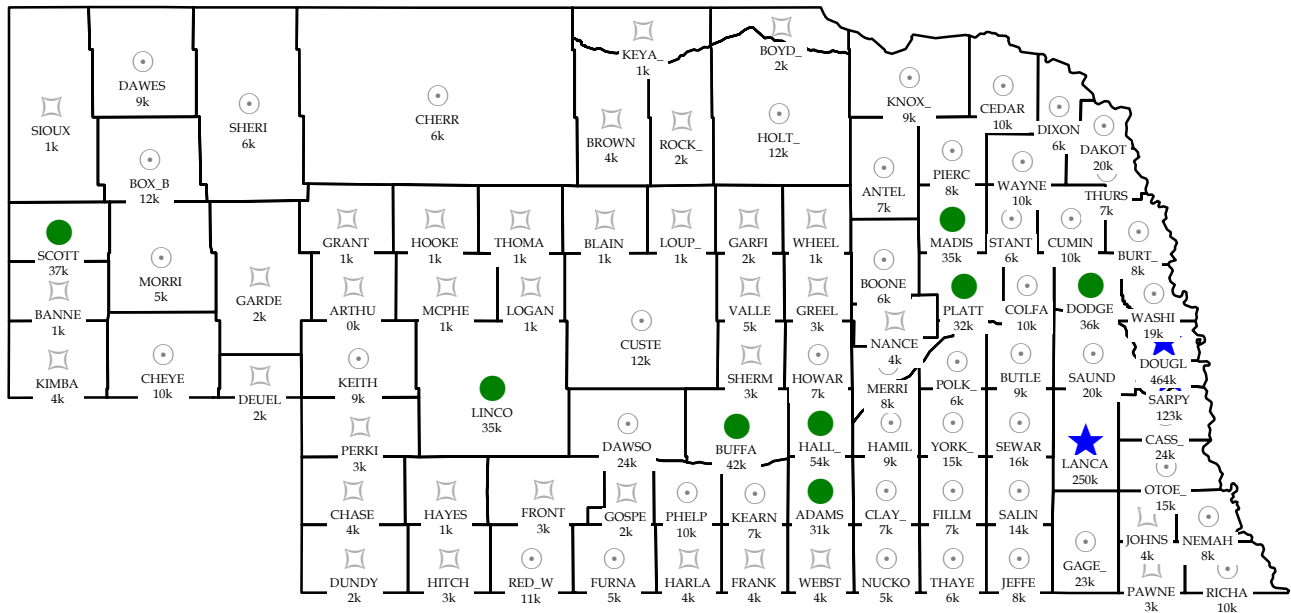

# NEBRASKA, County Population

*Polidata County Abbreviation and 2000 Total Population (in thousands)*

## Total Population

-  over 1,000,000 (0)
-  100,000 to 1,000,000 (3)
-  25,000 to 100,000 (8)
-  5,000 to 25,000 (47)
-  under 5,000 (35)

*Counties are the primary political subdivisions of states. Equivalents include Parishes, Boroughs and Independent Cities.*