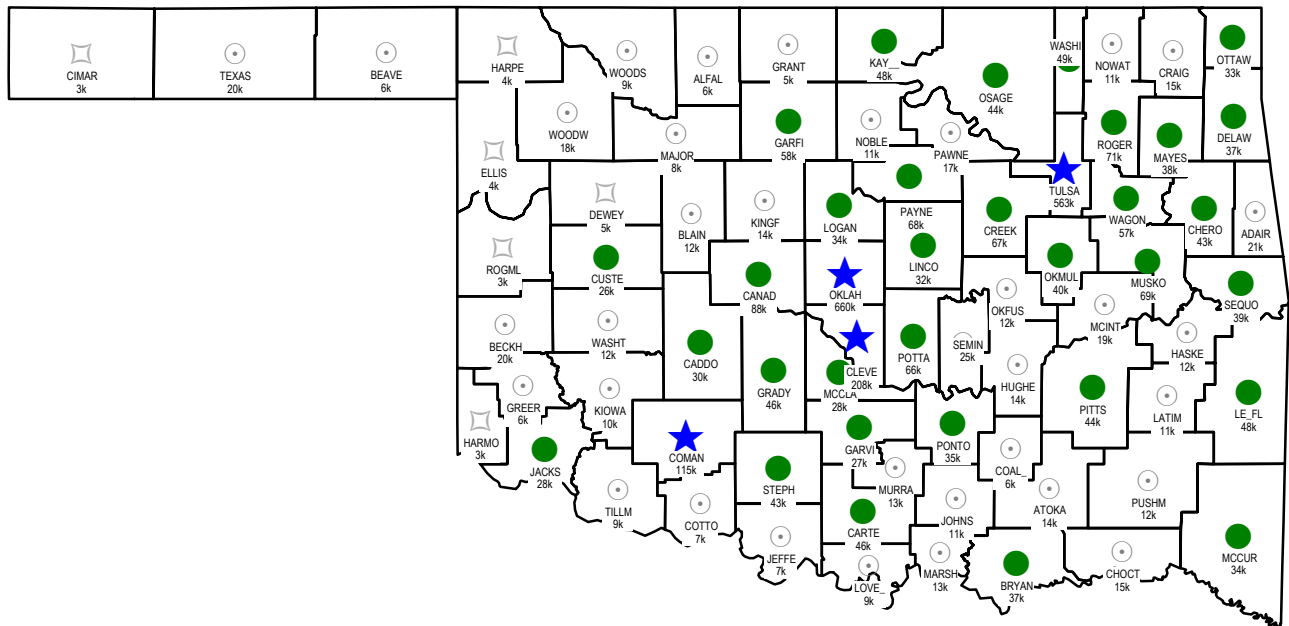

OKLAHOMA, County Population

Polidata County Abbreviation and 2000 Total Population (in thousands)

Total Population

-  over 1,000,000 (0)
-  100,000 to 1,000,000 (4)
-  25,000 to 100,000 (32)
-  5,000 to 25,000 (35)
-  under 5,000 (6)

Counties are the primary political subdivisions of states. Equivalents include Parishes, Boroughs and Independent Cities.