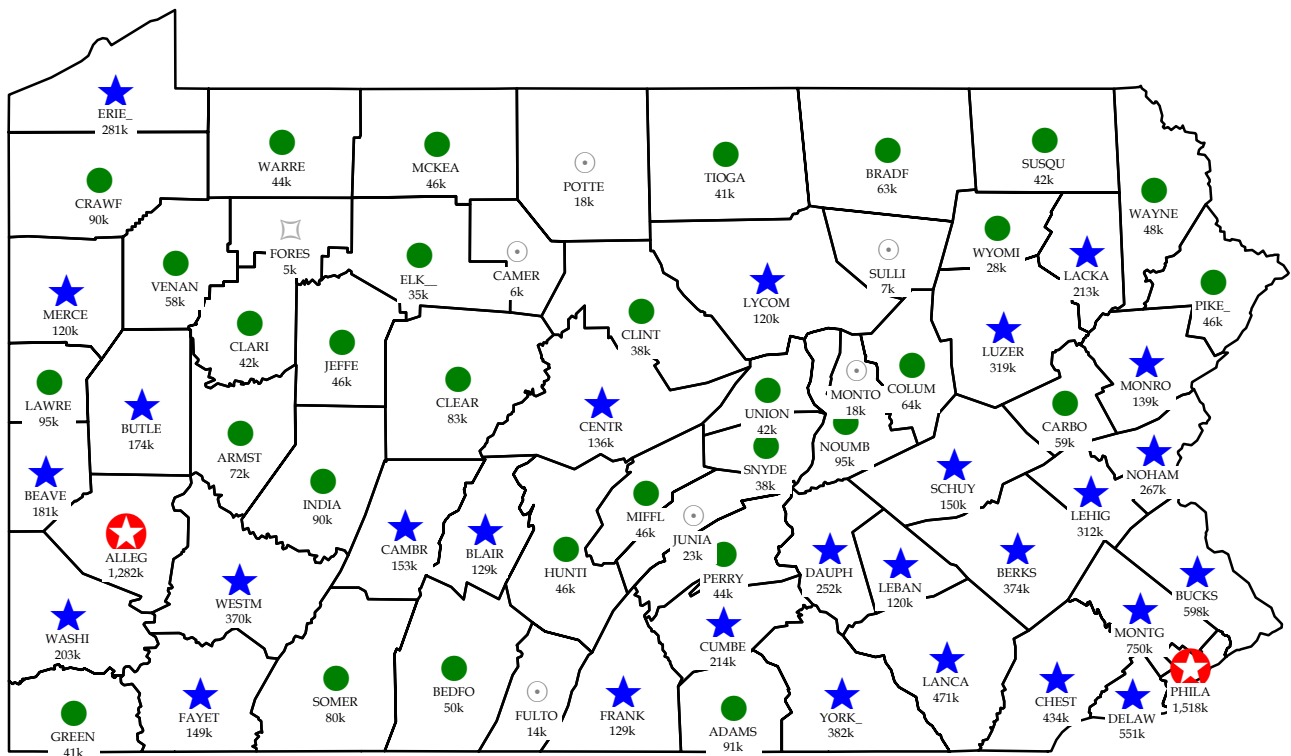

PENNSYLVANIA, County Population

Polidata County Abbreviation and 2000 Total Population (in thousands)

Total Population

-  over 1,000,000 (2)
-  100,000 to 1,000,000 (28)
-  25,000 to 100,000 (30)
-  5,000 to 25,000 (6)
-  under 5,000 (1)

Counties are the primary political subdivisions of states. Equivalents include Parishes, Boroughs and Independent Cities.