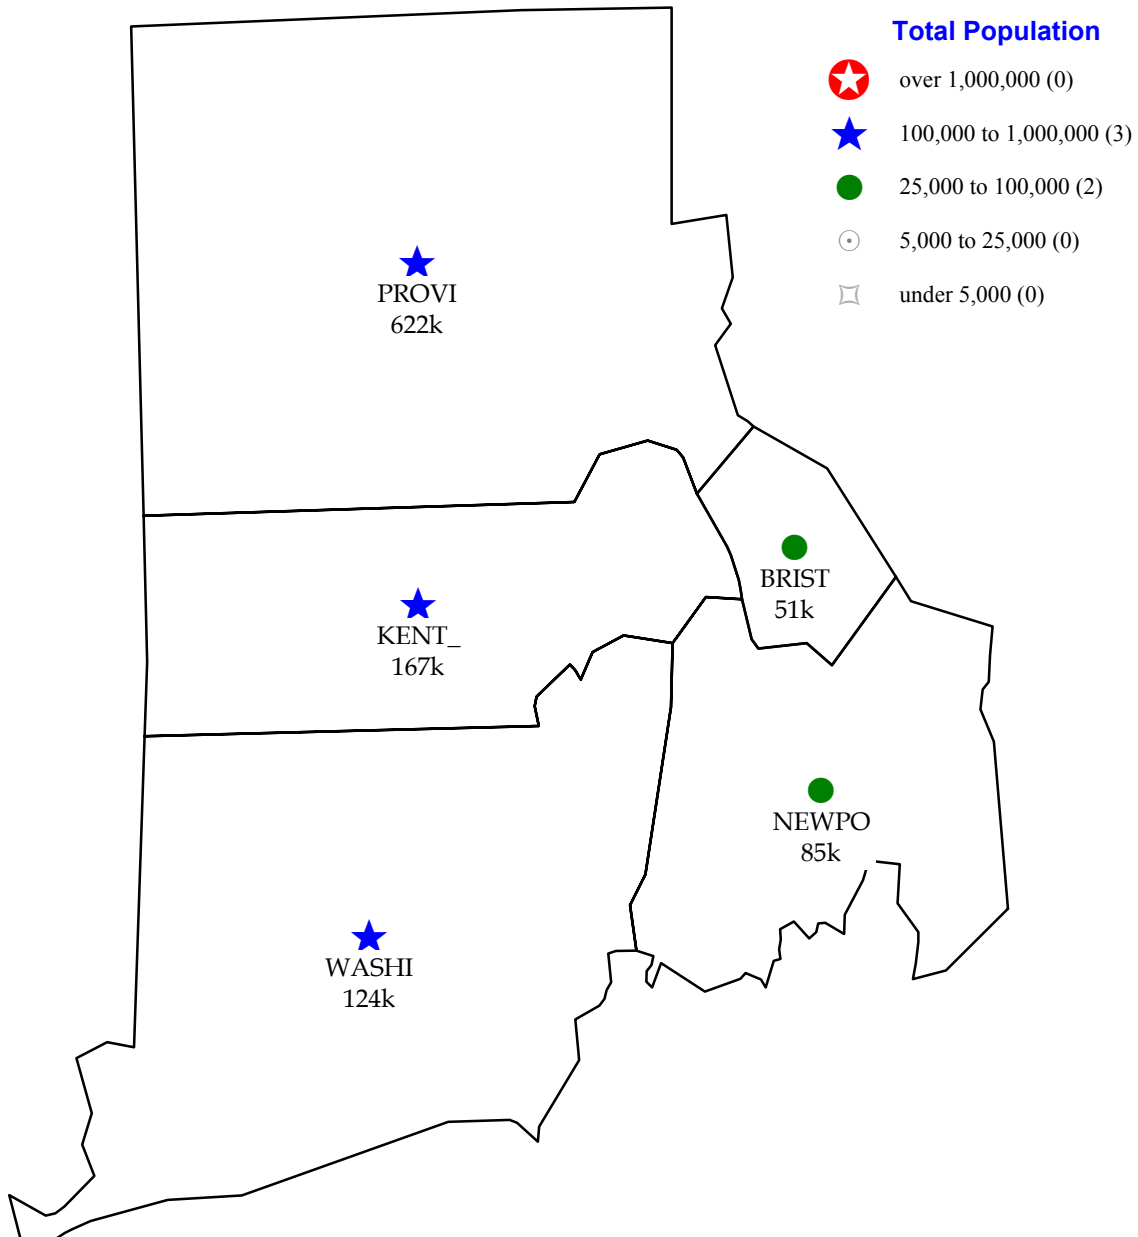

# RHODE ISLAND, County Population

*Polidata County Abbreviation and 2000 Total Population (in thousands)*

*Counties are the primary political subdivisions of states. Equivalents include Parishes, Boroughs and Independent Cities.*