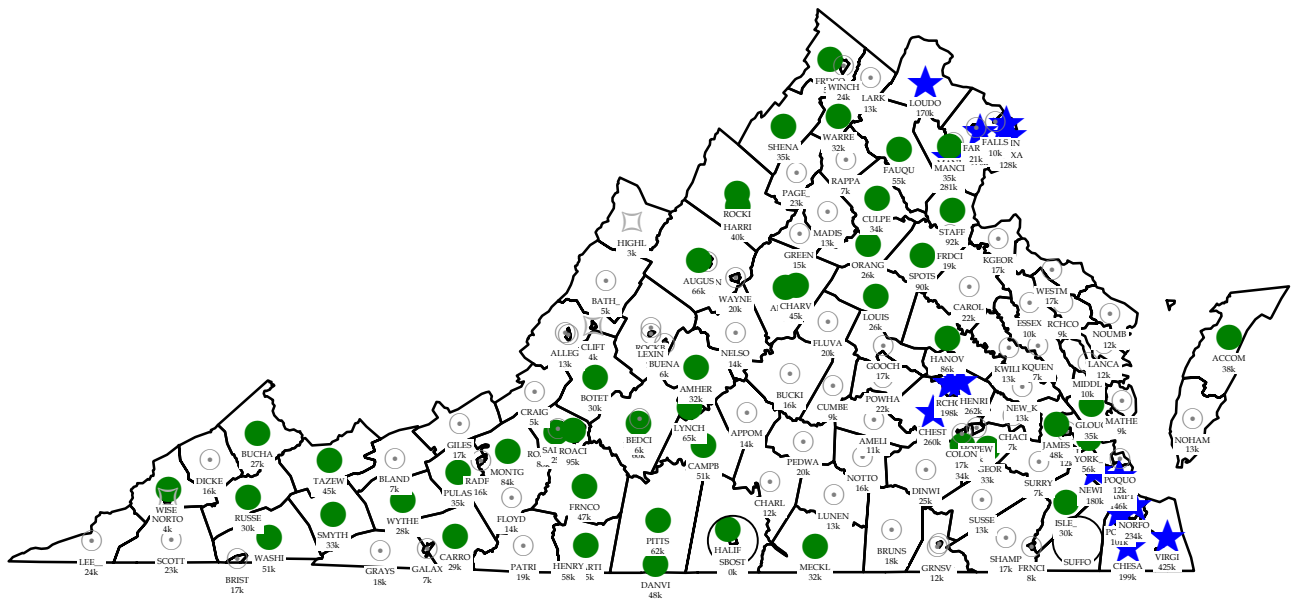

VIRGINIA, County Population

Polidata County Abbreviation and 2000 Total Population (in thousands)

Total Population

- ★ over 1,000,000 (0)
- ★ 100,000 to 1,000,000 (14)
- 25,000 to 100,000 (46)
- 5,000 to 25,000 (71)
- ◻ under 5,000 (3)

Counties are the primary political subdivisions of states. Equivalents include Parishes, Boroughs and Independent Cities.