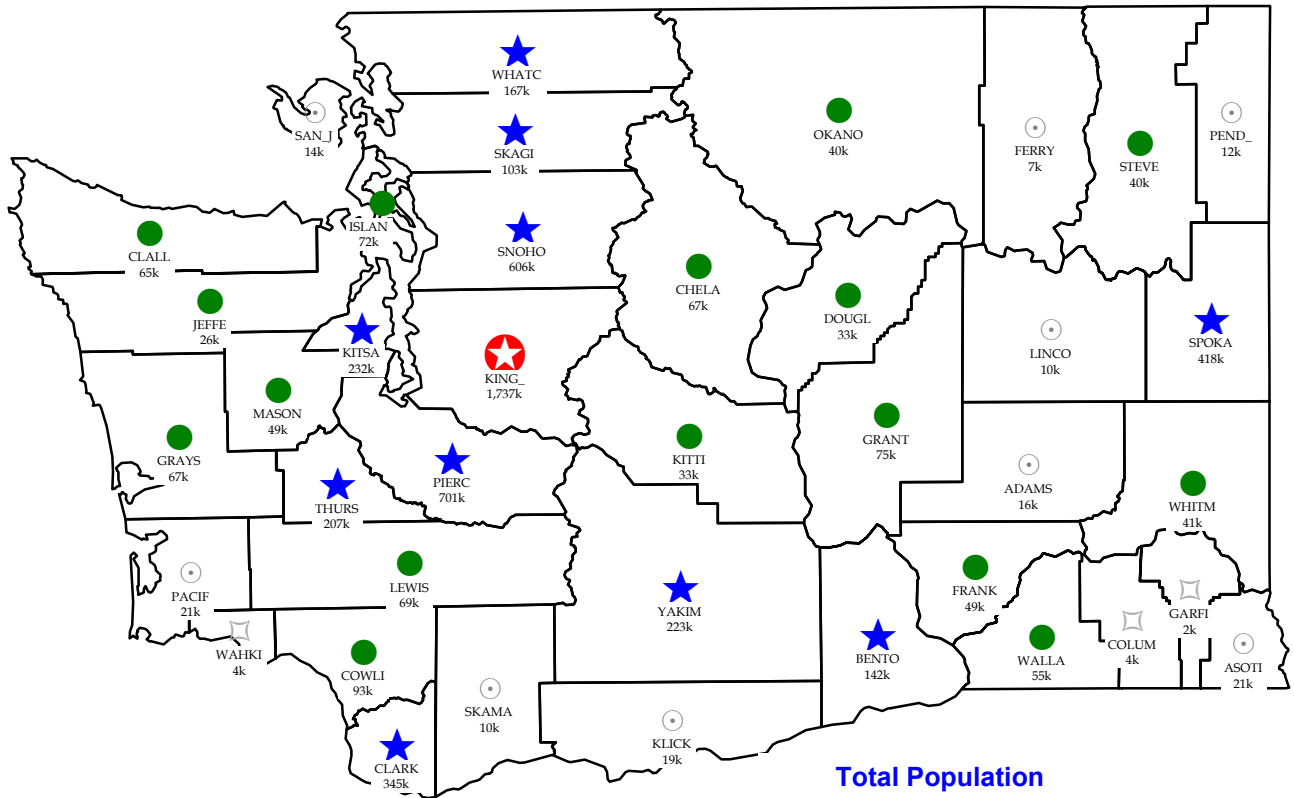

WASHINGTON, County Population

Polidata County Abbreviation and 2000 Total Population (in thousands)

Total Population

-  over 1,000,000 (1)
-  100,000 to 1,000,000 (10)
-  25,000 to 100,000 (16)
-  5,000 to 25,000 (9)
-  under 5,000 (3)

Counties are the primary political subdivisions of states. Equivalents include Parishes, Boroughs and Independent Cities.